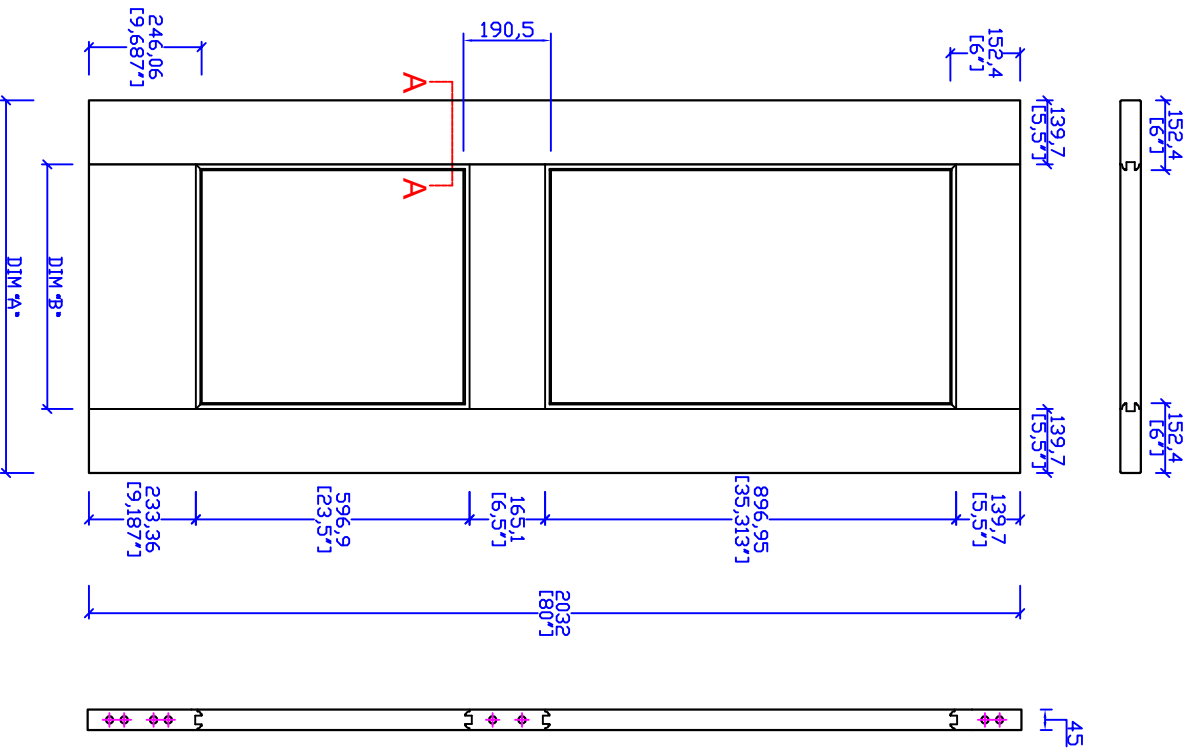

DOOR SIZE	DIM "A"	DIM "B"	PANEL SIZE	18mm
2-8	32" (813)	21" (533, 4)	542x905	542x605
3-0	36" (914)	25" (635, 0)	643x905	643x605

THIS DRAWING AND THE INFORMATION CONTAINED HEREIN IS PROPRIETARY TO TRIMLITE COMPANY AND SHALL NOT BE REPRODUCED, COPIED OR DISCLOSED IN WHOLE OR PART, OR USED FOR MANUFACTURE OR FOR ANY OTHER PURPOSE WITHOUT THE WRITTEN PERMISSION OF TRIMLITE COMPANY.

Rev. #	Description	Date	by Whom	TITLE
A		2016.12.20		8082 20min FR
				1-3/4"x6-8" Primed

DRAWING NO. **T-8082FR-80**

SCALE: NTS

BY: DRAWN DATE

DIMENSIONS: mm/[in]

TRIMLITE