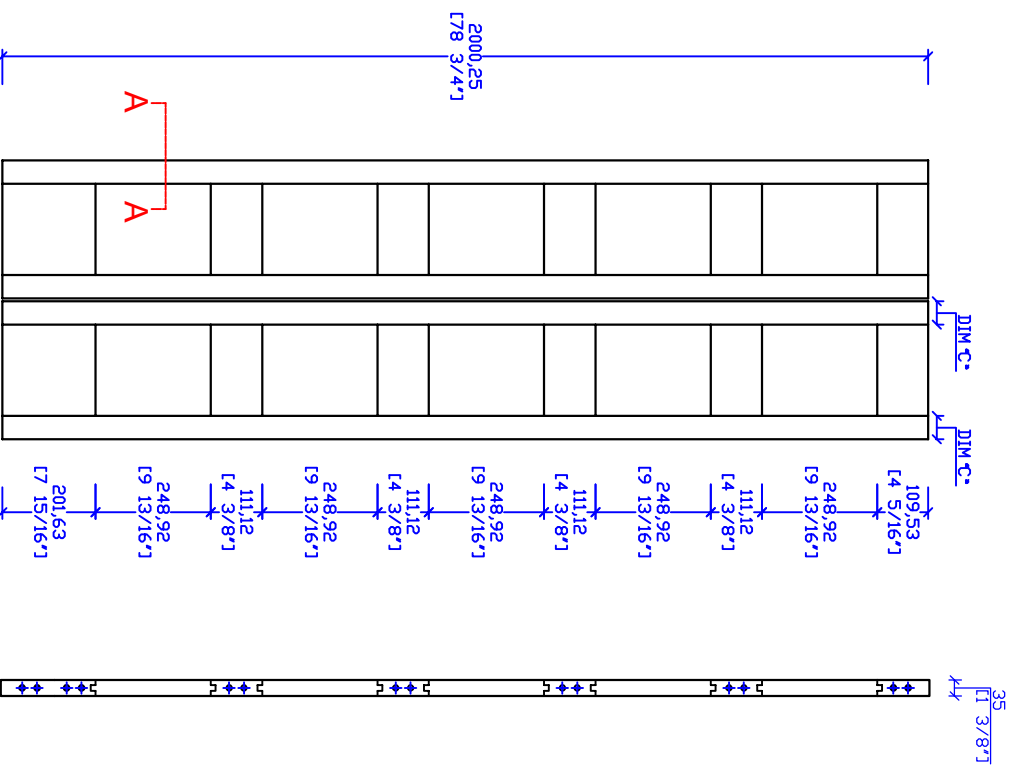

PANEL CONTROL DIMENSIONS									
DOOR	RAIL		STILE		PANEL				
mm	mm	mm	mm	mm	mm	mm	mm	mm	mm
298.45	11 3/4"	196.9	7 3/4"	50.80	2"	214	8 7/16"	266	10 1/2"
374.65	14 3/4"	273.1	10 3/4"	50.80	2"	290	11 7/16"	266	10 1/2"
450.85	17 3/4"	349.3	13 3/4"	50.80	2"	366	14 7/16"	266	10 1/2"

(84Bi fold) SECTION A-A

610 BIFOLD=2 PANELS @ 298.45
 762 BIFOLD=2 PANELS @ 374.65
 914 BIFOLD=2 PANELS @ 450.85

Rev. #		Description		Date		by Whom	
A				2016.12.16			

THIS DRAWING AND THE INFORMATION CONTAINED HEREIN IS PROPRIETARY TO TRIMLITE COMPANY AND SHALL NOT BE REPRODUCED, COPIED OR DISCLOSED IN WHOLE OR PART, OR USED FOR MANUFACTURE OR FOR ANY OTHER PURPOSE WITHOUT THE WRITTEN PERMISSION OF TRIMLITE COMPANY.

DRAWING NO.		SCALE		DIMENSIONS	
1-8405-78.75		N.T.S.		mm/[in"]	

TITLE: **#8405Bifold**

1-3/8" x 6-63/4" Prim

LAYOUT: 1/1

DATE