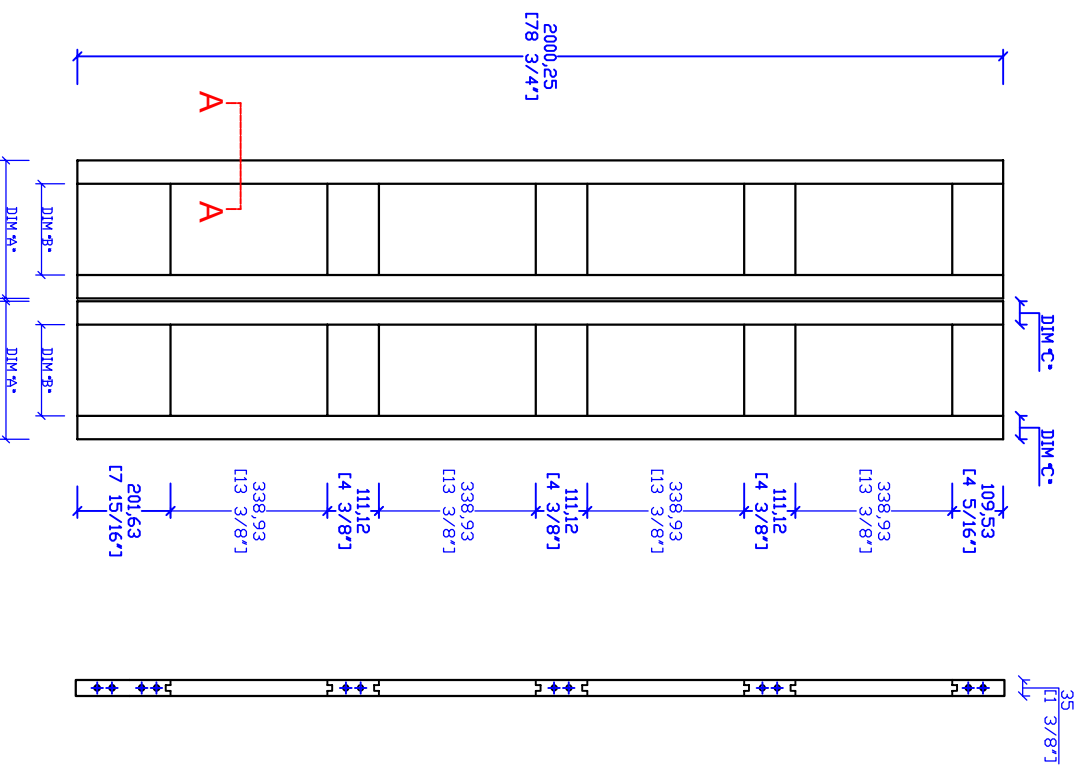

PANEL CONTROL DIMENSIONS									
DOOR	RAIL		STILE		PANEL				
mm	mm	mm	mm	mm	mm	mm	mm	mm	mm
298.45	11 3/4"	196.9	7 3/4"	50.80	2"	214	8 7/16"	356	14"
374.65	14 3/4"	2731	10 3/4"	50.80	2"	290	11 7/16"	356	14"
450.85	17 3/4"	3493	13 3/4"	50.80	2"	366	14 7/16"	356	14"

(84Bifold) SECTION A-A

610 BIFOLD=2 PANELS @ 298.45
 762 BIFOLD=2 PANELS @ 374.65
 914 BIFOLD=2 PANELS @ 450.85

THIS DRAWING AND THE INFORMATION CONTAINED HEREIN IS PROPRIETARY TO TRIMLITE COMPANY AND SHALL NOT BE REPRODUCED, COPIED OR DISCLOSED IN WHOLE OR PART, OR USED FOR MANUFACTURE OR FOR ANY OTHER PURPOSE WITHOUT THE WRITTEN PERMISSION OF TRIMLITE COMPANY.				TITLE #8444Bifold 1-3/8" x6-63/4" Prim			
Rev. #	Description	Date	by Whom	LAYOUT	SCALE	DIMENSIONS	DATE
A		2016.12.16		1/1	NIS	mm/[in"]	
				DRAWN BY:			