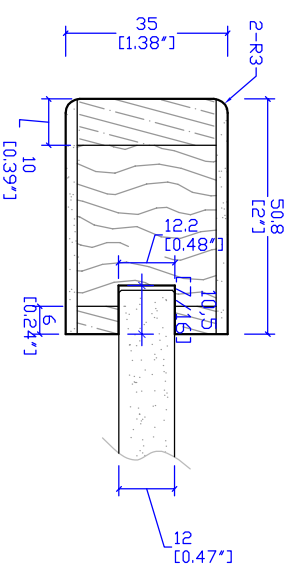

PANEL CONTROL DIMENSIONS									
DOOR	RAIL		STILE		PANEL				
mm	mm	mm	mm	mm	mm	mm	mm	mm	mm
298.45	11 3/4"	196.9	7 3/4"	50.80	2"	214	8 7/16"	356	14"
374.65	14 3/4"	2731	10 3/4"	50.80	2"	290	11 7/16"	356	14"
450.85	17 3/4"	3493	13 3/4"	50.80	2"	366	14 7/16"	356	14"

(84Bifold) SECTION A-A

610 BIFOLD=2 PANELS @ 298.45
 762 BIFOLD=2 PANELS @ 374.65
 914 BIFOLD=2 PANELS @ 450.85

THIS DRAWING AND THE INFORMATION CONTAINED HEREIN IS PROPRIETARY TO TRIMLITE COMPANY AND SHALL NOT BE REPRODUCED, COPIED OR DISCLOSED IN WHOLE OR PART, OR USED FOR MANUFACTURE OR FOR ANY OTHER PURPOSE WITHOUT THE WRITTEN PERMISSION OF TRIMLITE COMPANY.				TITLE #8444Bifold 1-3/8" x6-63/4" Prim			
Rev. #	Description	Date	by Whom	LAYOUT	SCALE	DIMENSIONS	DATE
A		2016.12.16		1/1	NIS	mm/[in"]	
				DRAWN BY:			