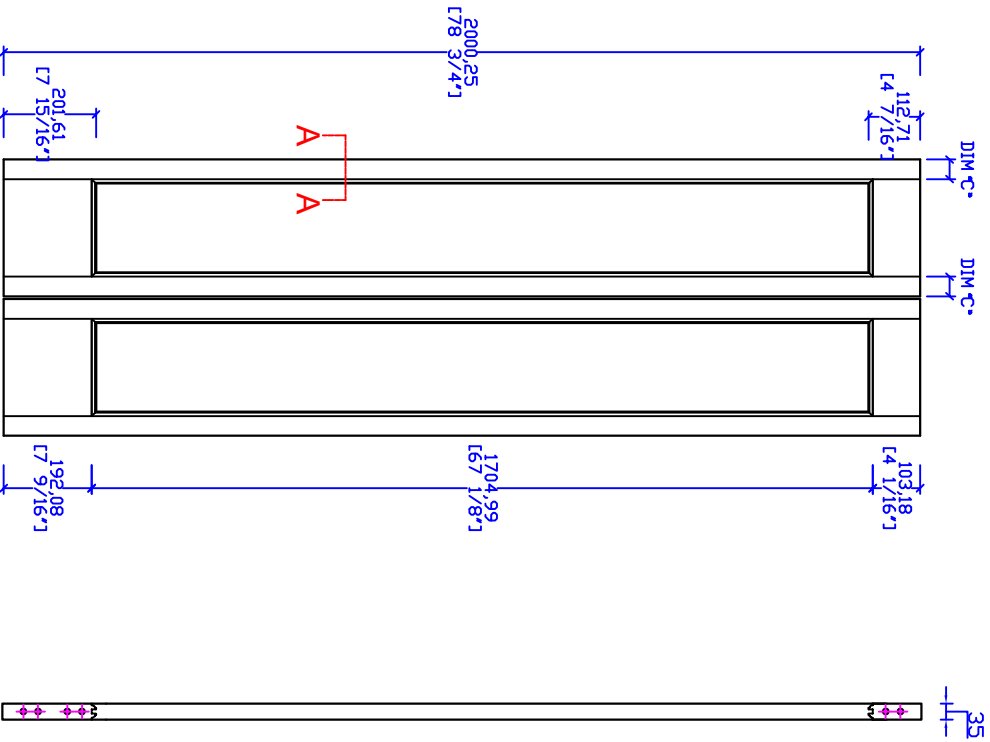

PANEL CONTROL DIMENSIONS				
DOOR SIZE	DIM "A"	DIM "B"	DIM "C"	Panel Size 9mm
2-0	11.75" (298.45)	8.375" (212.73)	1.687" (42.86)	211x1703
2-6	14.75 (374.65)	11.375" (288.93)	1.687" (42.86)	286x1703
3-0	17.75" (450.85)	14.375" (365.13)	1.687" (42.86)	362x1703

610 BIFOLD=2 Panels @ 298.45
 762 BIFOLD=2 Panels @ 374.65
 914 BIFOLD=2 Panels @ 450.85

THIS DRAWING AND THE INFORMATION CONTAINED HEREIN IS PROPRIETARY TO TRIMLITE COMPANY AND SHALL NOT BE REPRODUCED, COPIED OR DISCLOSED IN WHOLE OR PART, OR USED FOR MANUFACTURE OR FOR ANY OTHER PURPOSE WITHOUT THE WRITTEN PERMISSION OF TRIMLITE COMPANY.				TITLE #8021Bifold	
Rev. #	Description	Date	by Whom	DRAWING NO. 1-3/8" x 6-63/4" Prim	SCALE NTS
A		2016.12.19		BY: [Signature]	DIMENSIONS mm/[in]
				DATE	