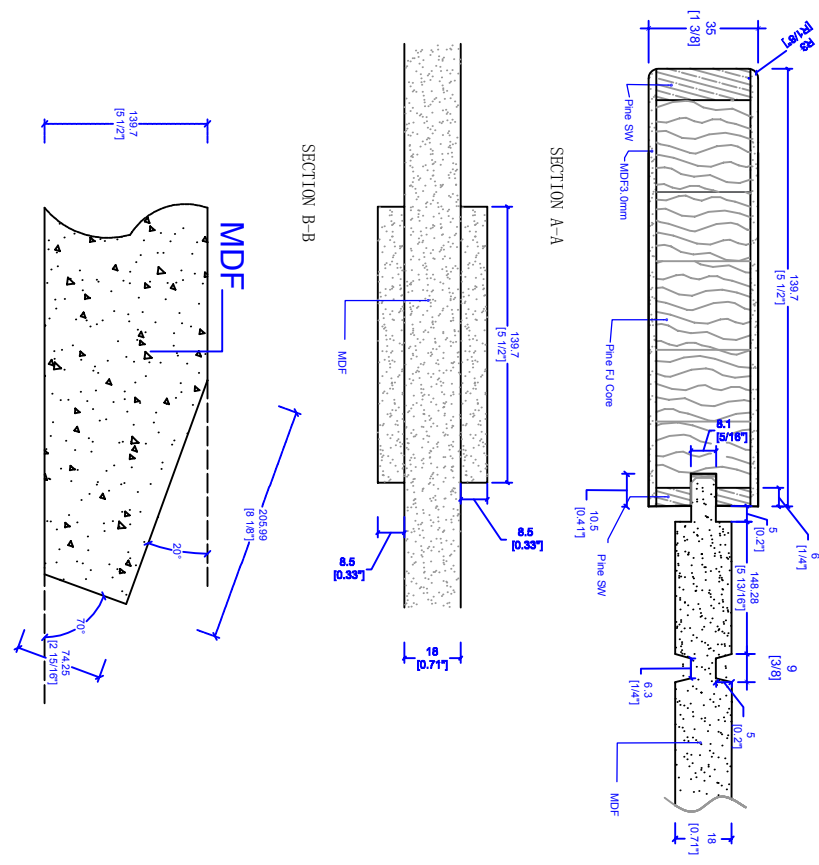

PRIMED CROSS SECTION

MDF

SECTION B-B

		TITLE: 8401BZ 1-3/8"x7'-0" Primed	
REV. A	DESCRIPTION	DATE	BY
		2016.11.12	
ALL DIMENSIONS UNLESS OTHERWISE SPECIFIED: DIMENSIONS ARE IN MILLIMETERS FINISHES AND MATERIALS TO BE DETERMINED BY THE ARCHITECT THE INFORMATION CONTAINED IN THIS DRAWING IS THE PROPERTY OF TRIMLITE NO PART OF THIS DRAWING IS TO BE REPRODUCED OR TRANSMITTED IN ANY FORM OR BY ANY MEANS, ELECTRONIC OR MECHANICAL, WITHOUT PERMISSION IN WRITING FROM TRIMLITE			
DO NOT SCALE DRAWING		DRAWN:	SCALE:
		SHEET:	1 OF 1