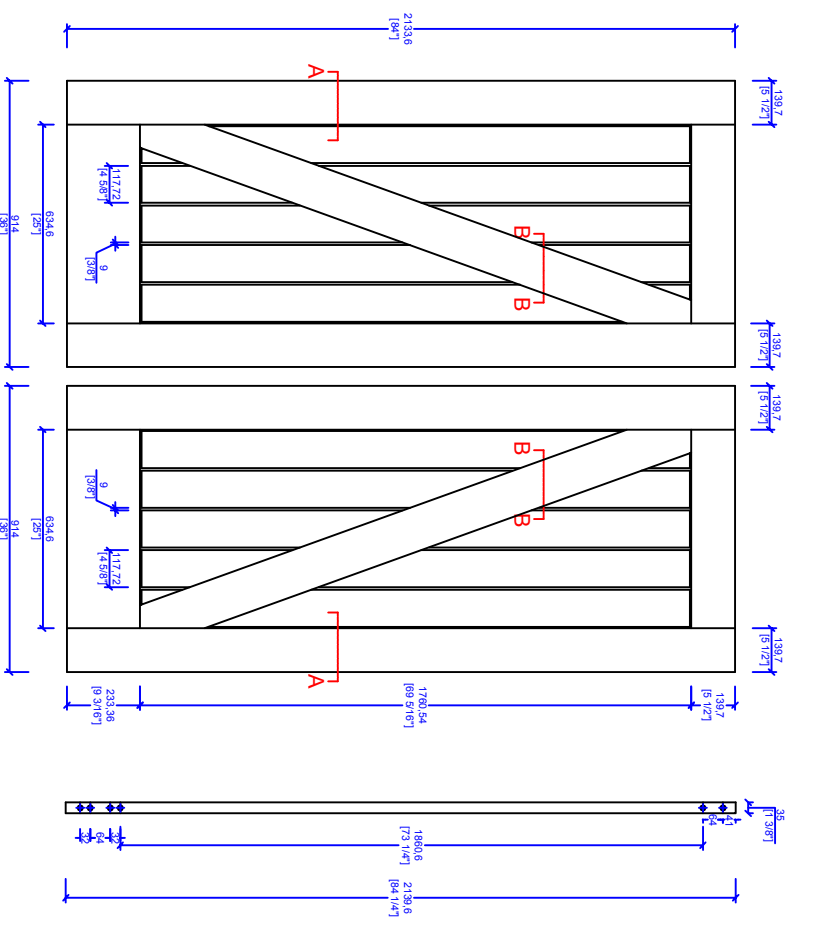

PRIMED CROSS SECTION

MDF

SECTION B-B

		TITLE: 8401BZ 1-3/8"x7'-0" Primed	
REV. A	DESCRIPTION	DATE	BY
		2016.11.12	
ALL DIMENSIONS UNLESS OTHERWISE SPECIFIED: DIMENSIONS ARE IN MILLIMETERS FINISHES AND MATERIALS TO BE DETERMINED BY THE ARCHITECT THE INFORMATION CONTAINED IN THIS DRAWING IS THE PROPERTY OF TRIMLITE NO PART OF THIS DRAWING IS TO BE REPRODUCED OR TRANSMITTED IN ANY FORM OR BY ANY MEANS, ELECTRONIC OR MECHANICAL, WITHOUT PERMISSION IN WRITING FROM TRIMLITE			
DO NOT SCALE DRAWING		DRAWN:	SCALE:
		SHEET:	1 OF 1