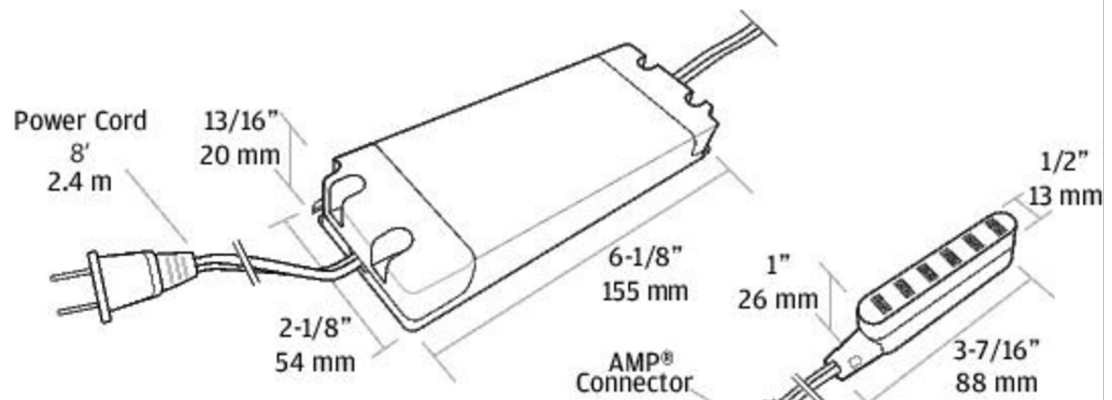

LED 12VDC Power Supply (30W)  
L-DC-SLELT30

LED 12VDC Power Supply (60W)  
L-DC-SLELT60