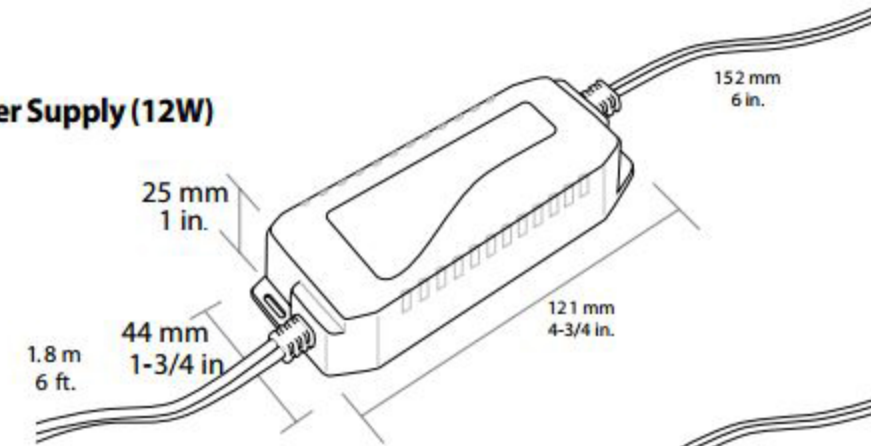

LED DC Power Supply (12W)

L-DCE12D-CON