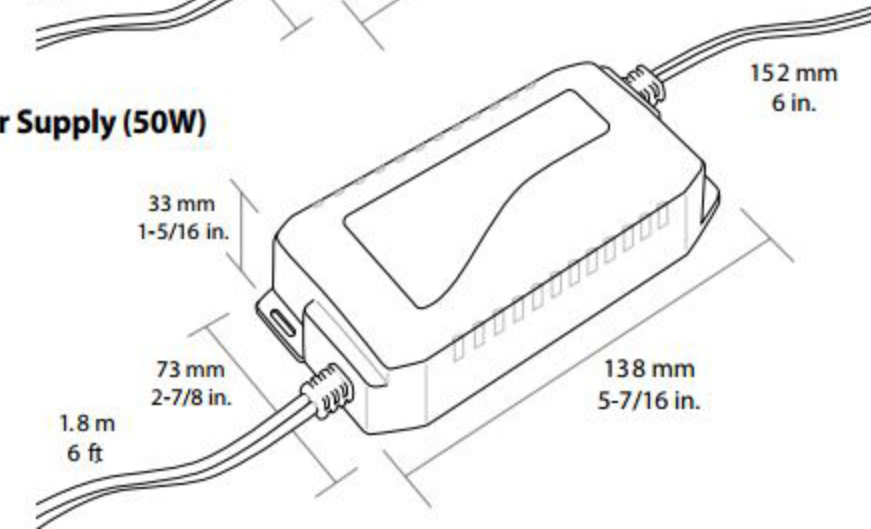

LED DC Power Supply (50W)

L-DCE50D-CON

Part #	Description	Suggested List Price
L-DCE12D-CON-1	12VDC 12W Dimmable LED Power Supply	$85.25
L-DCE50D-CON-1	12VDC 50W Dimmable LED Power Supply	$128.75

Compatible Tresco Wall Dimmers on next page.