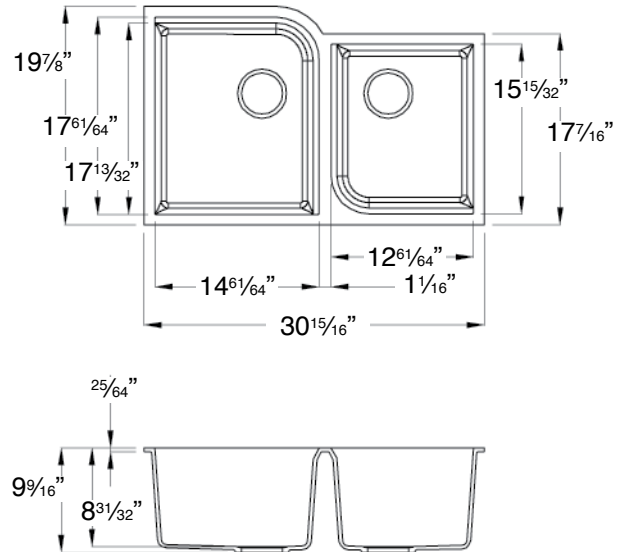

31" x 20" D-Shape Double Radius® Series silQ® granite RUDO3120

FEATURES

- 31" x 20" x 9 1/2" double bowls. D-shape large bowl.
- Under counter mount kitchen sink. The rim of the sink is under neath the countertop.
- Transolid silQ®granite sinks are by made with the union of natural granite and acrylic resin. The result gives our sinks high resistance to high temperatures, scratches, dents and chips, as well as impacts and violent shocks.
- The non-porous surface is resistant to bacteria growth and reduces the need for cleaning with harsh chemicals and is 100% food safe.
- 10 Year Limited Residential Warranty
3 Year Commercial Warranty

COLORS

- 5 Colors

Specified Model

Model	RUDO3120
Overall Dimensions	L31" x W19 7/8" x D9 1/2"
Left Bowl Dimensions	L14 61/64" x W17 61/64" x D8 31/32"
Right Bowl Dimensions	L12 61/64" x W15 15/32" x D8 31/32"
Faucet Holes	0
Shipping Weight	48 lbs.
Material	Granite
Installation	under counter mounted
Required	2 basket strainers not supplied