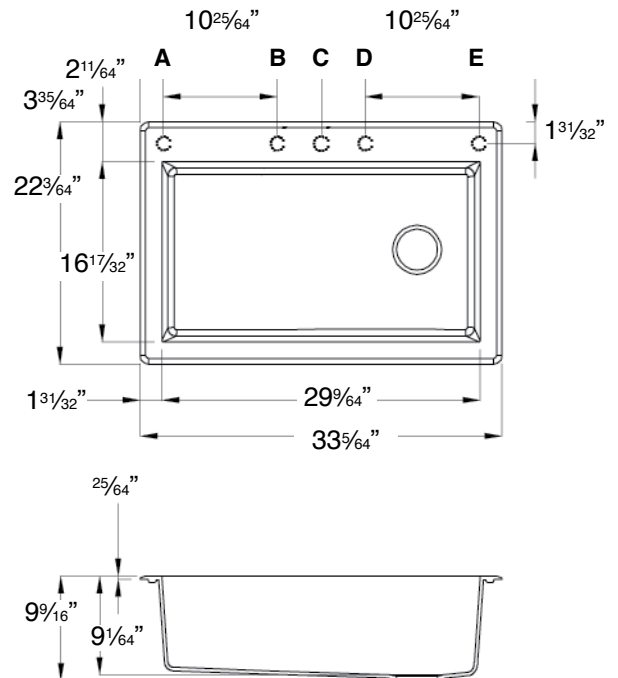

## FEATURES

- 33" x 22" x 9 1/2" super single bowl is size of double bowl sink.
- Top mount kitchen sink. The rim of the sink sits on the countertop.
- Transolid silQ®granite sinks are by made with the union of natural granite and acrylic resin. The result gives our sinks high resistance to high temperatures, scratches, dents and chips, as well as impacts and violent shocks.
- The non-porous surface is resistant to bacteria growth and reduces the need for cleaning with harsh chemicals and is 100% food safe.
- 10 Year Limited Residential Warranty  
3 Year Commercial Warranty

## Specified Model

Model	<b>RTSS3322</b>
Overall Dimensions	L33" x W22" x D9 1/2"
Bowl Dimensions	L29 9/64" x W16 17/32" x D9 1/64"
Faucet Holes	up to 5 - must specify number of holes and hole location(s).
Shipping Weight	48 lbs.
Material	Granite
Installation	countertop mounted
Required	1 basket strainer not supplied

**IMPORTANT:** Circle Letter(s) above to indicate location(s) for faucet hole drillings (there is a 4" spread between hole locations B,C,D. There is a 10 25/64" spread between hole locations A and B and D and E).