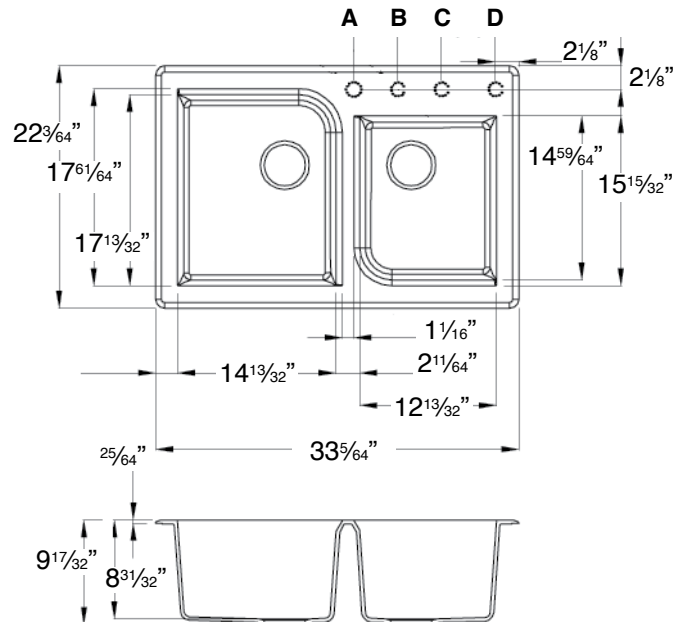

**FEATURES**

- 33" x 22" x 9½" double bowls. D-Shape large bowl.
- Top mount kitchen sink. The rim of the sink sits on the countertop.
- Transolid silQ® granite sinks are by made with the union of natural granite and acrylic resin. The result gives our sinks high resistance to high temperatures, scratches, dents and chips, as well as impacts and violent shocks.
- The non-porous surface is resistant to bacteria growth and reduces the need for cleaning with harsh chemicals and is 100% food safe.
- 10 Year Limited Residential Warranty  
3 Year Commercial Warranty

**COLORS**

- 5 Colors

**Specified Model**

Model	<b>RTDO3322</b>
Overall Dimensions	L33" x W22" x D9½"
Left Bowl Dimensions	L14 <sup>13</sup> / <sub>32</sub> " x W17 <sup>61</sup> / <sub>64</sub> " x D8 <sup>31</sup> / <sub>32</sub> "
Right Bowl Dimensions	L12 <sup>13</sup> / <sub>32</sub> " x W15 <sup>15</sup> / <sub>32</sub> " x D8 <sup>31</sup> / <sub>32</sub> "
Faucet Holes	up to 4 - must specify number of holes and hole location(s).
Shipping Weight	48 lbs.
Material	Granite
Installation	countertop mounted
Required	2 basket strainers not supplied

**IMPORTANT:** Circle Letter(s) above to indicate location(s) for faucet hole drillings (there is a 4" spread between hole locations A,B,C and 4<sup>7</sup>/<sub>8</sub>" between C and D).