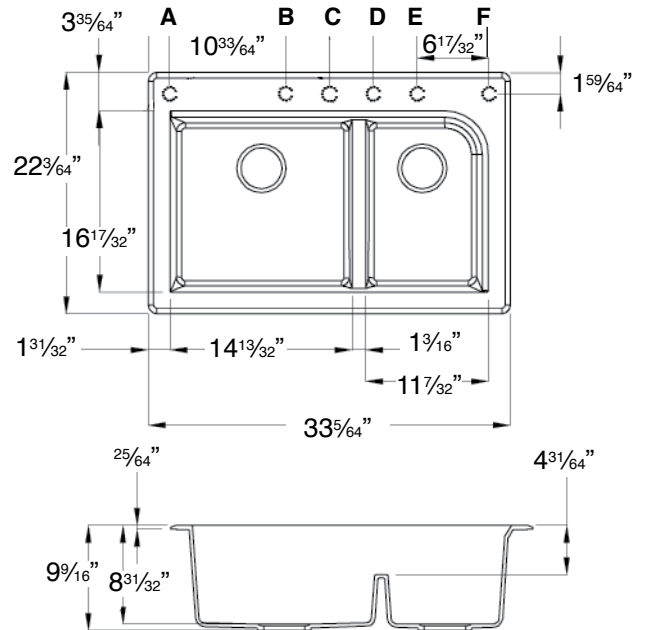

FEATURES

- 33" x 22" x 9½" double bowls. J-Shape small bowl. Sink has low 4-1/2" divider.
- Top mount kitchen sink. The rim of the sink sits on the countertop.
- Transolid silQ®granite sinks are by made with the union of natural granite and acrylic resin. The result gives our sinks high resistance to high temperatures, scratches, dents and chips, as well as impacts and violent shocks.
- The non-porous surface is resistant to bacteria growth and reduces the need for cleaning with harsh chemicals and is 100% food safe.
- 10 Year Limited Residential Warranty
3 Year Commercial Warranty

COLORS

- 5 Colors

Specified Model

Model	RTDJ3322
Overall Dimensions	L33" x W22" x D9½"
Left Bowl Dimensions	L16 ^{47/64} " x W16 ^{17/32} " x D8 ^{31/32} "
Right Bowl Dimensions	L11 ^{7/32} " x W16 ^{17/32} " x D8 ^{31/32} "
Faucet Holes	up to 6 - must specify number of holes and hole location(s).
Shipping Weight	48 lbs.
Material	Granite
Installation	countertop mounted
Required	2 basket strainers not supplied

IMPORTANT: Circle Letter(s) above to indicate location(s) for faucet hole drillings (there is a 4" spread between hole locations B,C,D,E. There is a 10^{33/64}" spread between hole locations A and B and 6^{17/32}" between E and F).