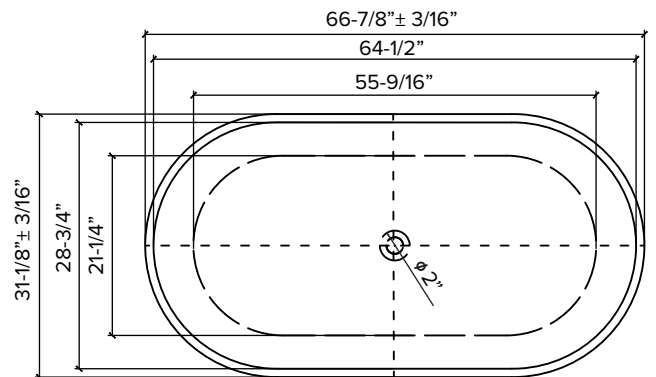

Features

- 66-7/8" X 31-1/8" x 23-1/4" freestanding bathtub.
- Acrylic material.
- Center drain location.
- Pop-up white finish bottom drain with drain tube included.
- Built-in overflow.
- 10 Year Limited Residential Warranty / 3 Year Commercial Warranty.

Options:

- TD10-** Bathtub drain with overflow in decorative finishes.
See back for information.

Specified Model

Model	AFTM6731
Dimensions	66-7/8" x 31-1/8" x 23-1/4"
Drain Outlet	Center
Water Capacity	86.7 Gallons
Item Weight	86.86 lbs.
Shipping Weight	98.33 lbs.
Material	Acrylic
Installation	Freestanding, Floor-Mounted
Required	Floor, or wall-mounted faucet