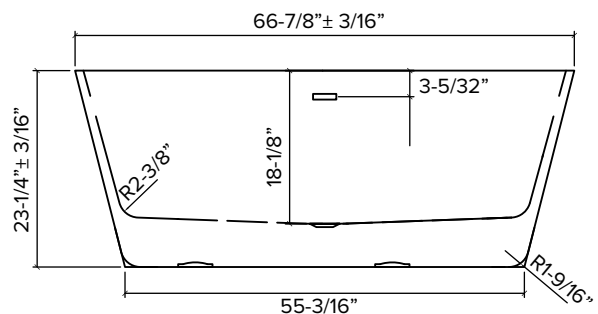

Features

- 66-7/8" X 31-1/8" x 23-1/4" freestanding bathtub.
- Acrylic material.
- Center drain location.
- Pop-up white finish bottom drain with drain tube included.
- Built-in overflow.
- 10 Year Limited Residential Warranty / 3 Year Commercial Warranty.

Options:

- TD10-** Bathtub drain with overflow in decorative finishes.
See back for information.

Specified Model

Model	AFTM6731
Dimensions	66-7/8" x 31-1/8" x 23-1/4"
Drain Outlet	Center
Water Capacity	86.7 Gallons
Item Weight	86.86 lbs.
Shipping Weight	98.33 lbs.
Material	Acrylic
Installation	Freestanding, Floor-Mounted
Required	Floor, or wall-mounted faucet