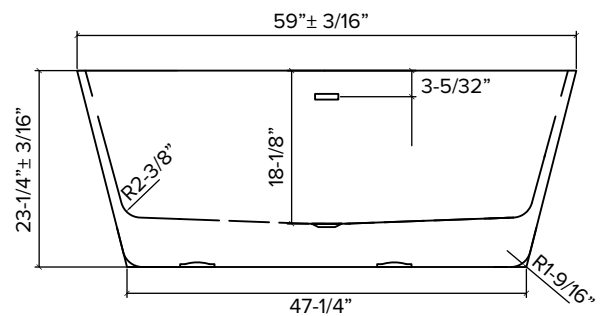

Features

- 59" X 31-1/8" x 23-1/4" freestanding bathtub.
- Acrylic material.
- Center drain location.
- Pop-up white finish bottom drain with drain tube included.
- Built-in overflow.
- 10 Year Limited Residential Warranty / 3 Year Commercial Warranty.

Options:

- TD10-** Bathtub drain with overflow in decorative finishes.
See back for information.

Specified Model

Model	AFTM5931
Dimensions	59" X 31-1/8" x 23-1/4"
Drain Outlet	Center
Water Capacity	74 Gallons
Item Weight	81.57lbs.
Shipping Weight	91.93 lbs.
Material	Acrylic
Installation	Freestanding, Floor-Mounted
Required	Floor, or wall-mounted faucet