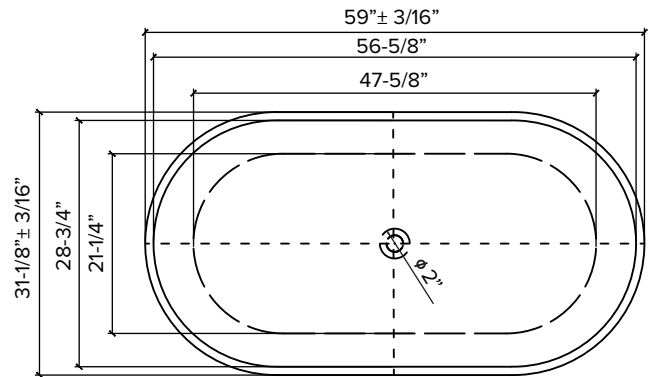

Features

- 59" X 31-1/8" x 23-1/4" freestanding bathtub.
- Acrylic material.
- Center drain location.
- Pop-up white finish bottom drain with drain tube included.
- Built-in overflow.
- 10 Year Limited Residential Warranty / 3 Year Commercial Warranty.

Options:

- TD10-** Bathtub drain with overflow in decorative finishes.
See back for information.

Specified Model

Model	AFTM5931
Dimensions	59" X 31-1/8" x 23-1/4"
Drain Outlet	Center
Water Capacity	74 Gallons
Item Weight	81.57lbs.
Shipping Weight	91.93 lbs.
Material	Acrylic
Installation	Freestanding, Floor-Mounted
Required	Floor, or wall-mounted faucet