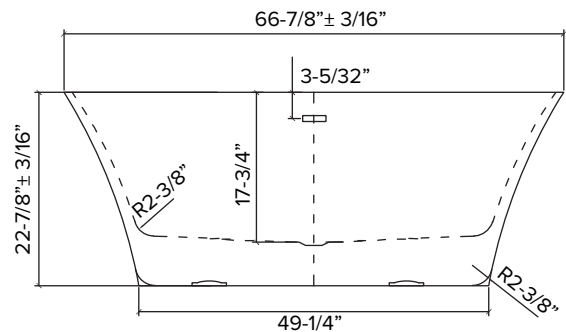

## Features

- 66-7/8" X 29-1/2" x 22-7/8" freestanding bathtub.
- Acrylic material.
- Center drain location.
- Pop-up white finish bottom drain with drain tube included.
- Built-in overflow.
- 10 Year Limited Residential Warranty / 3 Year Commercial Warranty.

## Options:

- TD10-** Bathtub drain with overflow in decorative finishes.  
See back for information.

## Specified Model

Model	AFTL6730
Dimensions	66-7/8" X 29-1/2" x 22-7/8"
Drain Outlet	Center
Water Capacity	78.5 Gallons
Item Weight	97.66 lbs.
Shipping Weight	110.23 lbs.
Material	Acrylic
Installation	Freestanding, Floor-Mounted
Required	Floor, or wall-mounted faucet