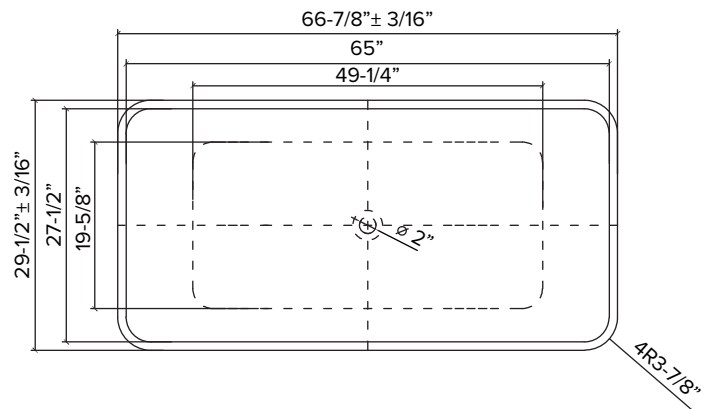

## Features

- 66-7/8" X 29-1/2" x 22-7/8" freestanding bathtub.
- Acrylic material.
- Center drain location.
- Pop-up white finish bottom drain with drain tube included.
- Built-in overflow.
- 10 Year Limited Residential Warranty / 3 Year Commercial Warranty.

## Options:

- TD10-** Bathtub drain with overflow in decorative finishes.  
See back for information.

## Specified Model

Model	AFTL6730
Dimensions	66-7/8" X 29-1/2" x 22-7/8"
Drain Outlet	Center
Water Capacity	78.5 Gallons
Item Weight	97.66 lbs.
Shipping Weight	110.23 lbs.
Material	Acrylic
Installation	Freestanding, Floor-Mounted
Required	Floor, or wall-mounted faucet