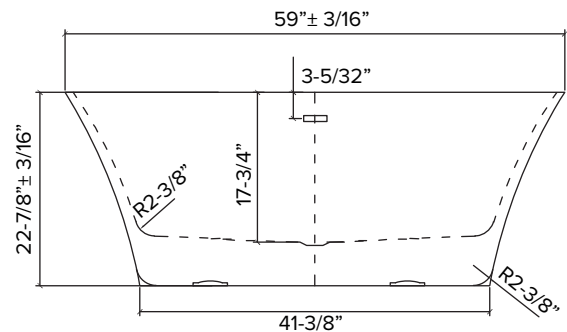

Features

- 59" X 29-1/2" x 22-7/8" freestanding bathtub.
- Acrylic material.
- Center drain location.
- Pop-up white finish bottom drain with drain tube included.
- Built-in overflow.
- 10 Year Limited Residential Warranty / 3 Year Commercial Warranty.

Options:

- TD10-** Bathtub drain with overflow in decorative finishes.
See back for information.

Specified Model

Model	AFTL5930
Dimensions	59" X 29-1/2" x 22-7/8"
Drain Outlet	Center
Water Capacity	67.2 Gallons
Item Weight	87.30 lbs.
Shipping Weight	97.00 lbs.
Material	Acrylic
Installation	Freestanding, Floor-Mounted
Required	Floor, or wall-mounted faucet