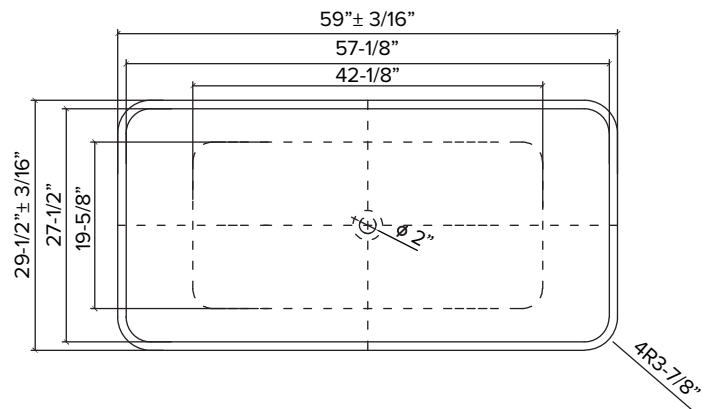

Features

- 59" X 29-1/2" x 22-7/8" freestanding bathtub.
- Acrylic material.
- Center drain location.
- Pop-up white finish bottom drain with drain tube included.
- Built-in overflow.
- 10 Year Limited Residential Warranty / 3 Year Commercial Warranty.

Options:

- TD10-** Bathtub drain with overflow in decorative finishes.
See back for information.

Specified Model

Model	AFTL5930
Dimensions	59" X 29-1/2" x 22-7/8"
Drain Outlet	Center
Water Capacity	67.2 Gallons
Item Weight	87.30 lbs.
Shipping Weight	97.00 lbs.
Material	Acrylic
Installation	Freestanding, Floor-Mounted
Required	Floor, or wall-mounted faucet