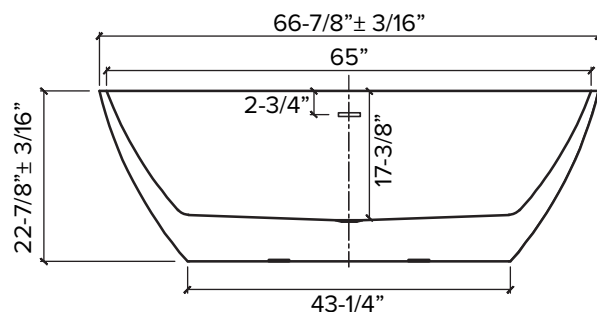

66-7/8" x 29-1/2" FINLEY GRANDE Freestanding Bathtub AFTF6729

Features

- 66-7/8" X 29-1/2" x 22-7/8" freestanding bathtub.
- Acrylic material.
- Center drain location.
- Pop-up white finish bottom drain with drain tube included.
- Built-in overflow.
- 10 Year Limited Residential Warranty / 3 Year Commercial Warranty.

Options:

- TD10-** Bathtub drain with overflow in decorative finishes.
See back for information.

Specified Model

Model	AFTF6729
Dimensions	66-7/8" X 29-1/2" x 22-7/8"
Drain Outlet	Center
Water Capacity	68.8 Gallons
Item Weight	84.88 lbs.
Shipping Weight	94.80 lbs.
Material	Acrylic
Installation	Freestanding, Floor-Mounted
Required	Floor, or wall-mounted faucet