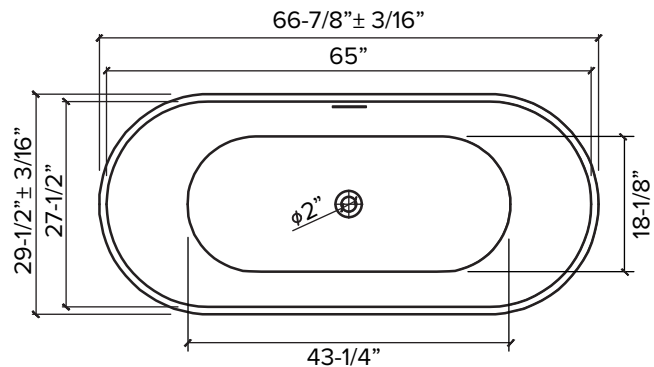

66-7/8" x 29-1/2" FINLEY GRANDE Freestanding Bathtub AFTF6729

Features

- 66-7/8" X 29-1/2" x 22-7/8" freestanding bathtub.
- Acrylic material.
- Center drain location.
- Pop-up white finish bottom drain with drain tube included.
- Built-in overflow.
- 10 Year Limited Residential Warranty / 3 Year Commercial Warranty.

Options:

- TD10-** Bathtub drain with overflow in decorative finishes.
See back for information.

Specified Model

Model	AFTF6729
Dimensions	66-7/8" X 29-1/2" x 22-7/8"
Drain Outlet	Center
Water Capacity	68.8 Gallons
Item Weight	84.88 lbs.
Shipping Weight	94.80 lbs.
Material	Acrylic
Installation	Freestanding, Floor-Mounted
Required	Floor, or wall-mounted faucet