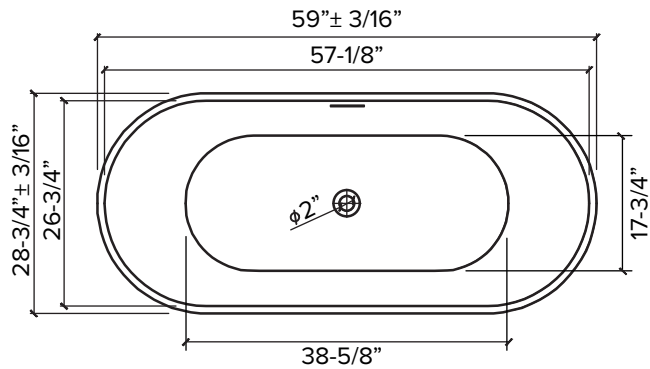

Features

- 59" X 28-3/4" x 22-7/8" freestanding bathtub.
- Acrylic material.
- Center drain location.
- Pop-up white finish bottom drain with drain tube included.
- Built-in overflow.
- 10 Year Limited Residential Warranty / 3 Year Commercial Warranty.

Options:

TD10- Bathtub drain with overflow in decorative finishes.
See back for information.

Specified Model

Model	AFTF5929
Dimensions	59" x 28-3/4" x 22-7/8"
Drain Outlet	Center
Water Capacity	55.5 Gallons
Item Weight	78.26 lbs.
Shipping Weight	88.18 lbs.
Material	Acrylic
Installation	Freestanding, Floor-Mounted
Required	Floor, or wall-mounted faucet