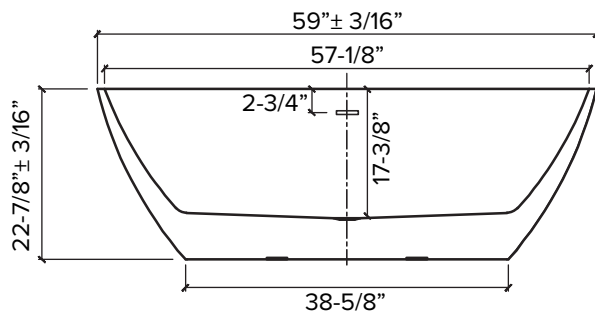

Features

- 59" X 28-3/4" x 22-7/8" freestanding bathtub.
- Acrylic material.
- Center drain location.
- Pop-up white finish bottom drain with drain tube included.
- Built-in overflow.
- 10 Year Limited Residential Warranty / 3 Year Commercial Warranty.

Options:

TD10- Bathtub drain with overflow in decorative finishes.
See back for information.

Specified Model

Model	AFTF5929
Dimensions	59" x 28-3/4" x 22-7/8"
Drain Outlet	Center
Water Capacity	55.5 Gallons
Item Weight	78.26 lbs.
Shipping Weight	88.18 lbs.
Material	Acrylic
Installation	Freestanding, Floor-Mounted
Required	Floor, or wall-mounted faucet