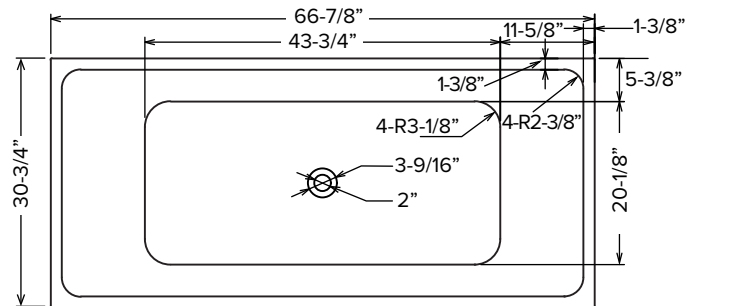

## Features

- 66-7/8" X 30-3/4" x 22-7/8" freestanding bathtub.
- Acrylic material.
- Center drain location.
- Pop-up white finish bottom drain with drain tube included.
- Built-in overflow.
- 10 Year Limited Residential Warranty / 3 Year Commercial Warranty.

## Options:

- TD10-** Bathtub drain with overflow in decorative finishes.  
See back for information.

## Specified Model

Model	AFTD6731
Dimensions	66-7/8" X 30-3/4" x 22-7/8"
Drain Outlet	Center
Water Capacity	77.88 Gallons
Item Weight	115.04 lbs.
Shipping Weight	140.08 lbs.
Material	Acrylic
Installation	Freestanding, Floor-Mounted
Required	Floor, or wall-mounted faucet