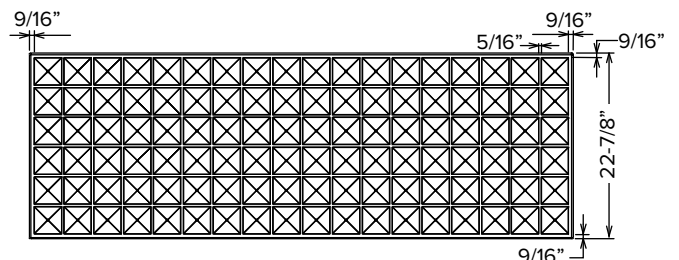

## Features

- 66-7/8" X 30-3/4" x 22-7/8" freestanding bathtub.
- Acrylic material.
- Center drain location.
- Pop-up white finish bottom drain with drain tube included.
- Built-in overflow.
- 10 Year Limited Residential Warranty / 3 Year Commercial Warranty.

## Options:

- TD10-** Bathtub drain with overflow in decorative finishes.  
See back for information.

## Specified Model

Model	AFTD6731
Dimensions	66-7/8" X 30-3/4" x 22-7/8"
Drain Outlet	Center
Water Capacity	77.88 Gallons
Item Weight	115.04 lbs.
Shipping Weight	140.08 lbs.
Material	Acrylic
Installation	Freestanding, Floor-Mounted
Required	Floor, or wall-mounted faucet