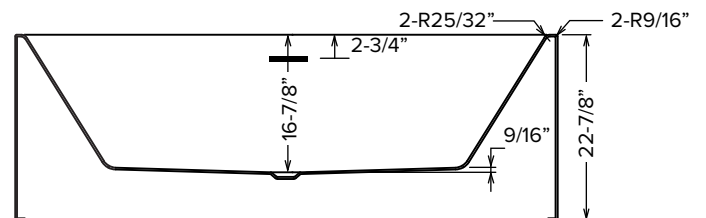

## Features

- 66-7/8" X 30-3/4" x 22-7/8" freestanding bathtub.
- Acrylic material.
- Center drain location.
- Pop-up white finish bottom drain with drain tube included.
- Built-in overflow.
- 10 Year Limited Residential Warranty / 3 Year Commercial Warranty.

## Options:

- TD10-** Bathtub drain with overflow in decorative finishes.  
See back for information.

## Specified Model

Model	AFTD6731
Dimensions	66-7/8" X 30-3/4" x 22-7/8"
Drain Outlet	Center
Water Capacity	77.88 Gallons
Item Weight	115.04 lbs.
Shipping Weight	140.08 lbs.
Material	Acrylic
Installation	Freestanding, Floor-Mounted
Required	Floor, or wall-mounted faucet