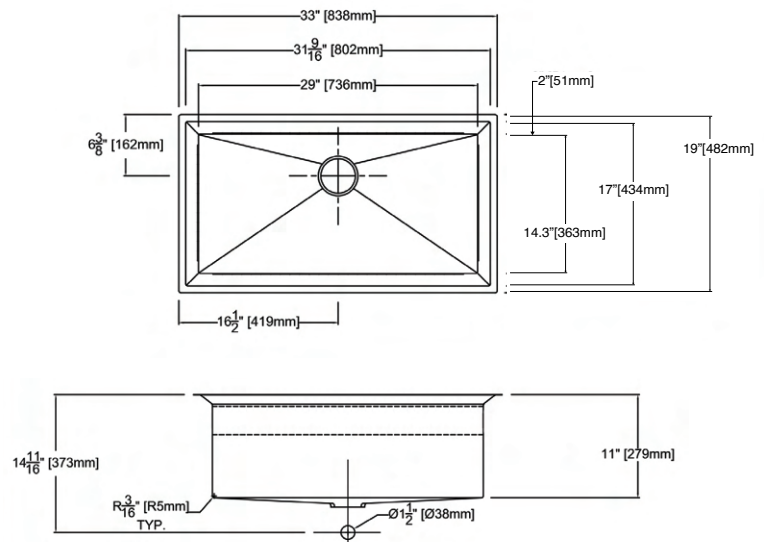

Features:

- 33" (838) x 18½" (470) x 11" (279) undermount kitchen sink.
- Super single compartment that is the size of a double bowl sink.
- Handcrafted from 14 gauge 304 stainless steel. Channel grooves in sink bottom direct water to drain. Premium brushed finish.
- Beveled ledge around the top inside edge of the sink. The ledge allows a cutting board, colander and other accessories to easily glide across the length of the sink.
- Exclusive SinkPocket™ in front is hidden from view and makes great storage for sponges, brushes and other kitchen tools used daily.
- Includes a stainless steel bottom sink grid and matching basket sink strainer.
- Tight 3/16" (5mm) radius corners.
- 7mm sound deadening pads.
- Fits 30" (762) base cabinet width.

Components

Product includes:

- PUSS331911GM Bottom Sink Grid
- Matching Basket Strainer
- Cutout Template
- Installation Hardware
- Installation Instructions

Warranty

- Lifetime Limited Warranty

Specified Model

Model	PUSS331911GM
Overall Dimensions	L33" x W19" x D11" 838 x 470 x 279
Bowl Dimensions	L29" x W14.3" x D11" 736 x 363 x 279
Drain hole:	3⅝" (92mm)
Shipping Weight	45 lbs.
Material	14 gauge 304 stainless steel
Installation	under counter mounted
Required	template, included