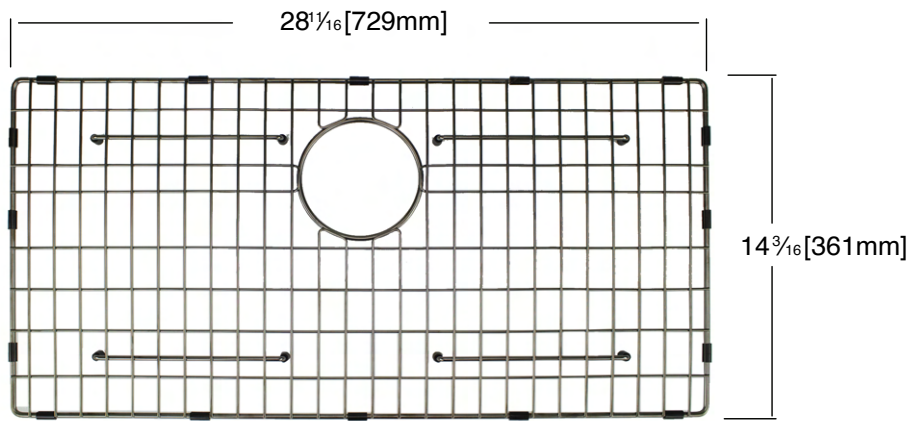

Features:

- 33" (838) x 18½" (470) x 11" (279) undermount kitchen sink.
- Super single compartment that is the size of a double bowl sink.
- Handcrafted from 14 gauge 304 stainless steel. Channel grooves in sink bottom direct water to drain. Premium brushed finish.
- Beveled ledge around the top inside edge of the sink. The ledge allows a cutting board, colander and other accessories to easily glide across the length of the sink.
- Exclusive SinkPocket™ in front is hidden from view and makes great storage for sponges, brushes and other kitchen tools used daily.
- Includes a stainless steel bottom sink grid and matching basket sink strainer.
- Tight 3/16" (5mm) radius corners.
- 7mm sound deadening pads.
- Fits 30" (762) base cabinet width.

Model	PUSS331911GM
Overall Dimensions	L33" x W19" x D11" 838 x 470 x 279
Bowl Dimensions	L29" x W14.3" x D11" 736 x 363 x 279
Drain hole:	3⅝" (92mm)
Shipping Weight	45 lbs.
Material	14 gauge 304 stainless steel
Installation	under counter mounted
Required	template, included

Components

Product includes:

PUSB15159GM Bottom Sink Grid

Matching Basket Sink Strainer

Gun Metal PVD finish strainer
drains water easily and fits
standard 3- $\frac{1}{2}$ " opening.