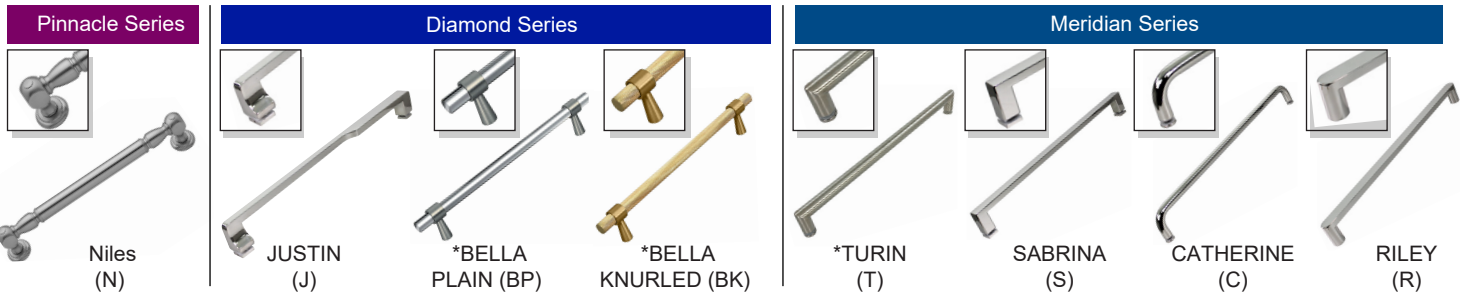

### To Be Specified : Glass

<input type="checkbox"/>	<b>C</b> Clear
<input type="checkbox"/>	<b>F</b> Frost

Clear

Frost

Frosted Glass Pattern

## FEATURES

- Handles are available in 3 distinctive series.
- Handle size is 19.69" (500mm) center hole to center hole.
- Finish: Polished Chrome (PC), Brushed Stainless (BS), Matte Black (MB) and Champagne Bronze (CB).
- Limited Lifetime Warranty for residential use and 1 year when used commercially.

## Pinnacle, Diamond & Meridian Series Shower Door Handles

Our extensive collection of high end handles add a distinctive look to your shower door and bathroom.

\* Matching grab bar available in different sizes.