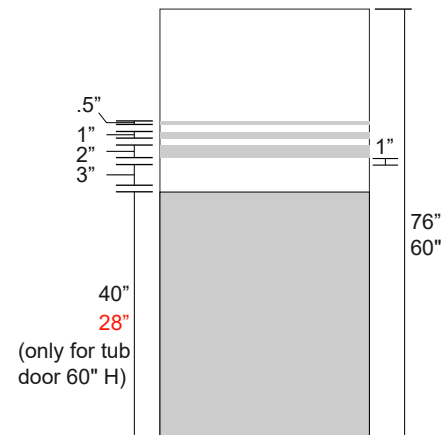

To Be Specified : Glass

☐	C Clear
☐	F Frost

Frosted Glass Pattern