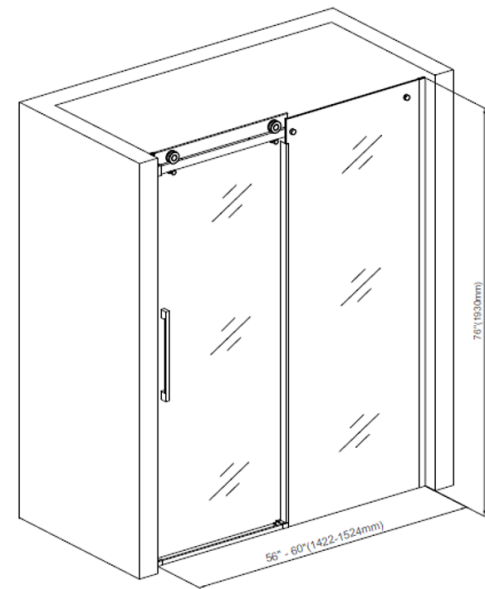

## FEATURES

- An attractive, frameless smooth barn door that features a special Nano protected surface treatment that keeps glass looking clean.
- New TruMotion technology features premium engineered rolling mechanism system for easy gliding and quiet soft closing sliding doors.
- Frames and rollers are 304 Stainless Steel.
- Stationary panel and sliding door are reversible in Clear glass.
- Up to 3/8" out of plumb adjustment on stationary panel side.
- Walk-in opening: 20-1/2" to 24-1/2".
- Clearance height is 72-1/8".
- Can be trimmed up to 4" width adjustment.
- Tempered glass is ANSI Z97.1. certified.
- Glass thickness: 5/16" (8mm) available in Clear and Pattern Frost.
- Hardware finishes: Polished Chrome, Brushed Stainless, and Matte Black.
- Shower base threshold minimum requirement is 3" wide.
- Easy to install.
- Limited Lifetime Warranty for residential and 1 year for commercial.
- **IMPORTANT!** All measurements should be taken only AFTER walls are finished (tile, backwalls, etc.); Professional installation recommended.
- **Handles are not included. See the handle selection next page. Add the handle model no. to the shower door model no. to complete the order.**

### Specify Model

	Size	Model	Glass	Width	Height	Depth	Weight
<input type="checkbox"/>	60" x 60"	MBDT606008C-	Clear (8mm)	60"	60"	2.64"	142
<input type="checkbox"/>	60" x 60"	MBDT606008F-L/R	Frost (8mm)	60"	60"	2.64"	142
<input type="checkbox"/>	60" x 76"	MBDT607608C-	Clear (8mm)	60"	76"	2.64"	169
<input type="checkbox"/>	60" x 76"	MBDT607608F-L/R	Frost (8mm)	60"	76"	2.64"	169