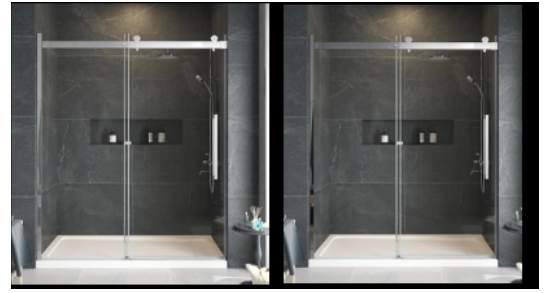

FEATURES

- An attractive, frameless smooth barn door that features a special Nano protected surface treatment that keeps glass looking clean.
- New TruMotion technology features premium engineered rolling mechanism system for easy gliding and quiet soft closing sliding doors.
- Frames and rollers are 304 Stainless Steel.
- Stationary panel and sliding door are reversible in Clear glass.
- Up to 3/8" out of plumb adjustment on stationary panel side.
- Walk-in opening: 20-1/2" to 24-1/2".
- Clearance height is 72-1/8".
- Can be trimmed up to 4" width adjustment.
- Tempered glass is ANSI Z97.1. certified.
- Glass thickness: 5/16" (8mm) available in Clear and Pattern Frost.
- Hardware finishes: Polished Chrome, Brushed Stainless, and Matte Black.
- Shower base threshold minimum requirement is 3" wide.
- Easy to install.
- Limited Lifetime Warranty for residential and 1 year for commercial.
- **IMPORTANT!** All measurements should be taken only AFTER walls are finished (tile, backwalls, etc.); Professional installation recommended.
- **Handles are not included. See the handle selection next page. Add the handle model no. to the shower door model no. to complete the order.**

TruMOTION