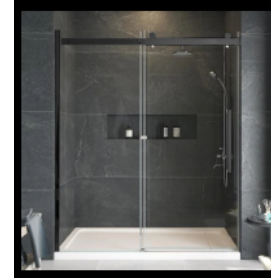

FEATURES

- An attractive, frameless smooth barn door that features a special Nano protected surface treatment that keeps glass looking clean.
- New TruMotion technology features premium engineered rolling mechanism system for easy gliding and quiet soft closing sliding doors.
- Frames and rollers are 304 Stainless Steel.
- Stationary panel and sliding door are reversible in Clear glass.
- Up to 3/8" out of plumb adjustment on stationary panel side.
- Walk-in opening: 20-1/2" to 24-1/2".
- Clearance height is 72-1/8".
- Can be trimmed up to 4" width adjustment.
- Tempered glass is ANSI Z97.1. certified.
- Glass thickness: 5/16" (8mm) available in Clear and Pattern Frost.
- Hardware finishes: Polished Chrome, Brushed Stainless, and Matte Black.
- Shower base threshold minimum requirement is 3" wide.
- Easy to install.
- Limited Lifetime Warranty for residential and 1 year for commercial.
- **IMPORTANT!** All measurements should be taken only AFTER walls are finished (tile, backwalls, etc.); Professional installation recommended.
- **Handles are not included. See the handle selection next page. Add the handle model no. to the shower door model no. to complete the order.**

TruMOTION