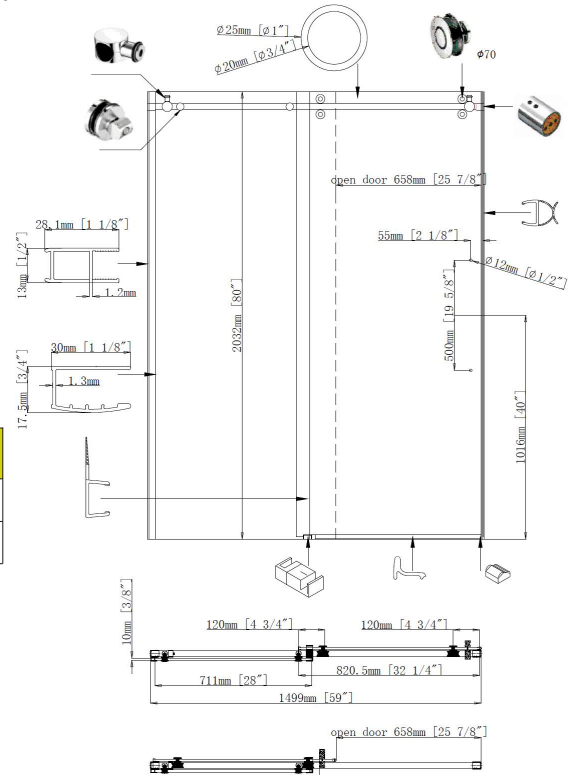

## FEATURES

- An attractive, frameless smooth sliding barn door that features a special nano Protected surface treatment that keeps glass looking clean.
- New TruMotion technology features premium engineered rolling mechanism system for easy gliding and quiet sliding door.
- 2 3/4" diameter 304 stainless steel rollers for easy gliding and quiet sliding.
- Frame is made of 304 Stainless Steel.
- Clearance height is 75-3/4".
- Door and fixed panel are reversible allowing you to decide on which side the door will be installed.
- Side wall profile on fixed panel gives up to 1/2" out-of-plumb adjustment.
- Walk-in opening: 23-3/8" to 25-7/8".
- Can be trimmed up to 2.5" width adjustment.
- Tempered glass is ANSI Z97.1. certified.
- Glass thickness: 3/8" (10mm) available in Clear and Low Iron.
- Hardware finishes: Polished Chrome, Brushed Stainless, Champagne Bronze and Matte Black.
- Shower base threshold minimum requirement is 3-5/32" wide.
- Various handle selection of your choice.
- Easy to install.
- Limited Lifetime Warranty for residential and 1 year for commercial.
- **IMPORTANT!** All measurements should be taken only **AFTER** walls are finished (tile, back walls, etc.); Professional installation recommended.

## Specify Model

	Size	Model	Glass	Width	Height	Depth	Weight
<input type="checkbox"/>	59" x 80"	TPBT608010C-	Clear (10mm)	59"	80"	2.75"	190
<input type="checkbox"/>	59" x 76"	TPBT608010L-	Low Iron (10mm)	59"	80"	2.75"	190