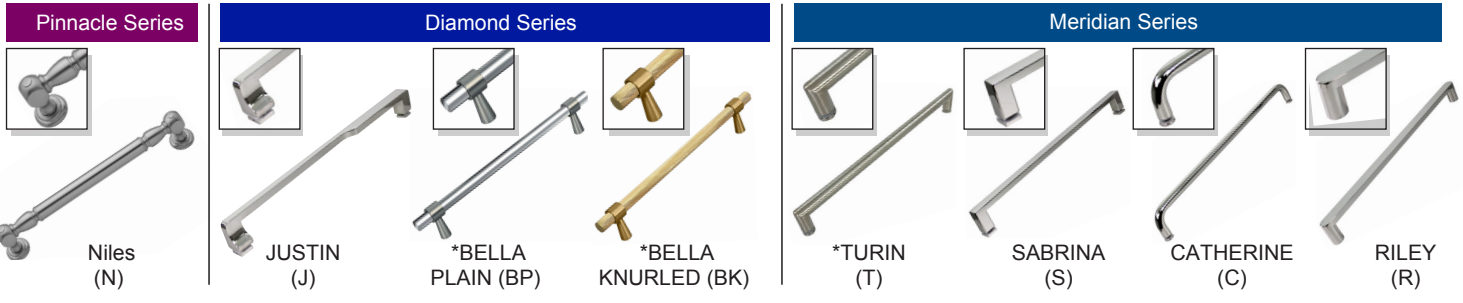

## To Be Specified : Glass

<input type="checkbox"/>	<b>C</b> Clear
<input type="checkbox"/>	<b>L</b> Low Iron

Clear

Low Iron

## FEATURES

- Handles are available in 3 distinctive series.
- Handle size is 19.69" (500mm) center hole to center hole.
- Finish: Polished Chrome (PC), Brushed Stainless (BS), Matte Black (MB) and Champagne Bronze (CB).
- Limited Lifetime Warranty for residential use and 1 year when used commercially.

## Pinnacle, Diamond & Meridian Series Shower Door Handles

Our extensive collection of high end handles add a distinctive look to your shower door and bathroom.

\* Matching grab bar available in different sizes.