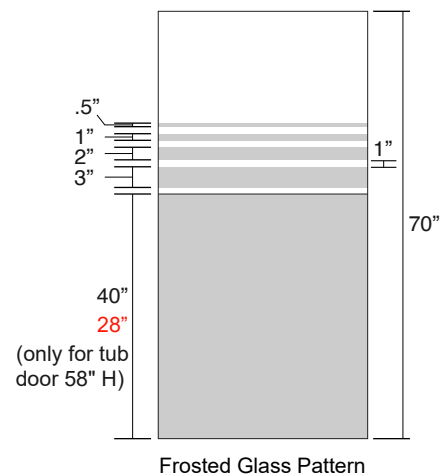

TruMOTION

Specify Model

	Size	Model	Glass	Width	Height	Depth	Weight
<input type="checkbox"/>	60" x 66"	FBPT606608C-	Clear (8mm)	59"	66"	2.08"	129 lbs.
<input type="checkbox"/>	60" x 76"	FBPT607608C-	Clear (8mm)	59"	76"	2.08"	149 lbs.
<input type="checkbox"/>	60" x 76"	FBPT607608F-	Frosted (8mm)	59"	76"	2.08"	149 lbs.
<input type="checkbox"/>	48" x 76"	FBPT487608C-	Clear (8mm)	47"	76"	2.08"	122 lbs.
<input type="checkbox"/>	48" x 76"	FBPT487608F-	Frosted (8mm)	47"	76"	2.08"	122 lbs.
<input type="checkbox"/>	60" x 70"	FBPT607008C-	Clear (8mm)	59"	70"	2.08"	138 lbs.
<input type="checkbox"/>	60" x 70"	FBPT607008F-	Frosted (8mm)	59"	70"	2.08"	138 lbs.
<input type="checkbox"/>	48" x 70"	FBPT487008C-	Clear (8mm)	47"	70"	2.08"	113 lbs.
<input type="checkbox"/>	48" x 70"	FBPT487008F-	Frosted (8mm)	47"	70"	2.08"	113 lbs.
<input type="checkbox"/>	60" x 58"	FBPT605808C-	Clear (8mm)	59"	58"	2.08"	116 lbs.
<input type="checkbox"/>	60" x 58"	FBPT605808F-	Frosted (8mm)	59"	58"	2.08"	116 lbs.

	60" x 66"	60" x 76"	48" x 76"	60" x 70"	48" x 70"	60" x 58"
Minimum Width	57-3/4"	57-3/4"	45-3/4"	57-3/4"	45-3/4"	57-3/4"
Maximum Width	59"	59"	47"	59"	47"	59"

To Be Specified : Hardware Color

<input type="checkbox"/>	PC Chrome
<input type="checkbox"/>	BN Brushed Nickel
<input type="checkbox"/>	MB Matte Black

To Be Specified : Glass

<input type="checkbox"/>	C Clear
<input type="checkbox"/>	F Frosted

SHOWER DOORS

FEATURES

- Handles are available in 3 distinctive series.
- Handle size is 19.69" (500mm) center hole to center hole.
- Finish: Polished Chrome (PC), Brushed Nickel (BN), Matte Black (MB) and Champagne Bronze (CB)
- Limited Lifetime Warranty for residential use and 1 year when used commercially.