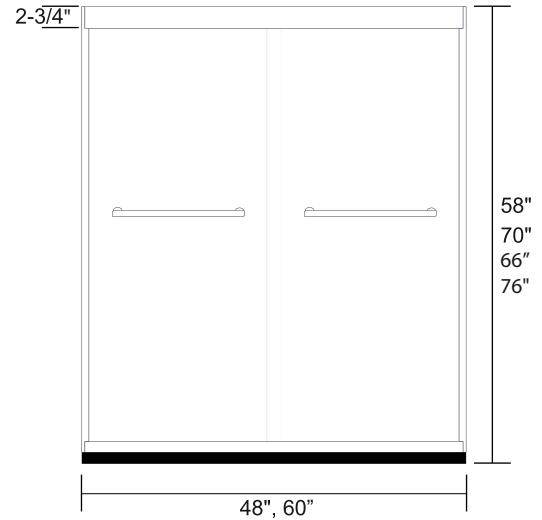

FEATURES

- An attractive, semi-frame smooth by-pass shower door that features a special Nano protected surface treatment that keeps glass looking clean.
- Walk-in Opening has 19" -- 20-1/4" for 48" width door and 25" -- 26-1/4" for 60" width door.
- New TruMotion technology features premium engineered rolling mechanism system for easy gliding and quiet soft closing sliding doors.
- Up to 3/8" adjustment per side and 3/4" overall for out-of-plumb (uneven) walls within wall profiles.
- Tempered glass is ANSI Z97.1 certified. Glass thickness: 5/16" (8mm) available in Clear and Frost.
- Hardware finishes: Polished Chrome, Brushed Nickel, and Matte Black.
- Shower base threshold minimum requirement is 2-3/8" wide.
- IMPORTANT! All measurements should be taken only AFTER walls are finished (tile, back walls, etc.); Professional installation recommended
- Limited Lifetime Warranty for residential use and 1 year when used commercially.

TruMOTION

Specify Model

	Size	Model	Glass	Width	Height	Depth	Weight
<input type="checkbox"/>	60" x 66"	FBPT606608C-	Clear (8mm)	59"	66"	2.08"	129 lbs.
<input type="checkbox"/>	60" x 76"	FBPT607608C-	Clear (8mm)	59"	76"	2.08"	149 lbs.
<input type="checkbox"/>	60" x 76"	FBPT607608F-	Frosted (8mm)	59"	76"	2.08"	149 lbs.
<input type="checkbox"/>	48" x 76"	FBPT487608C-	Clear (8mm)	47"	76"	2.08"	122 lbs.
<input type="checkbox"/>	48" x 76"	FBPT487608F-	Frosted (8mm)	47"	76"	2.08"	122 lbs.
<input type="checkbox"/>	60" x 70"	FBPT607008C-	Clear (8mm)	59"	70"	2.08"	138 lbs.
<input type="checkbox"/>	60" x 70"	FBPT607008F-	Frosted (8mm)	59"	70"	2.08"	138 lbs.
<input type="checkbox"/>	48" x 70"	FBPT487008C-	Clear (8mm)	47"	70"	2.08"	113 lbs.
<input type="checkbox"/>	48" x 70"	FBPT487008F-	Frosted (8mm)	47"	70"	2.08"	113 lbs.
<input type="checkbox"/>	60" x 58"	FBPT605808C-	Clear (8mm)	59"	58"	2.08"	116 lbs.
<input type="checkbox"/>	60" x 58"	FBPT605808F-	Frosted (8mm)	59"	58"	2.08"	116 lbs.