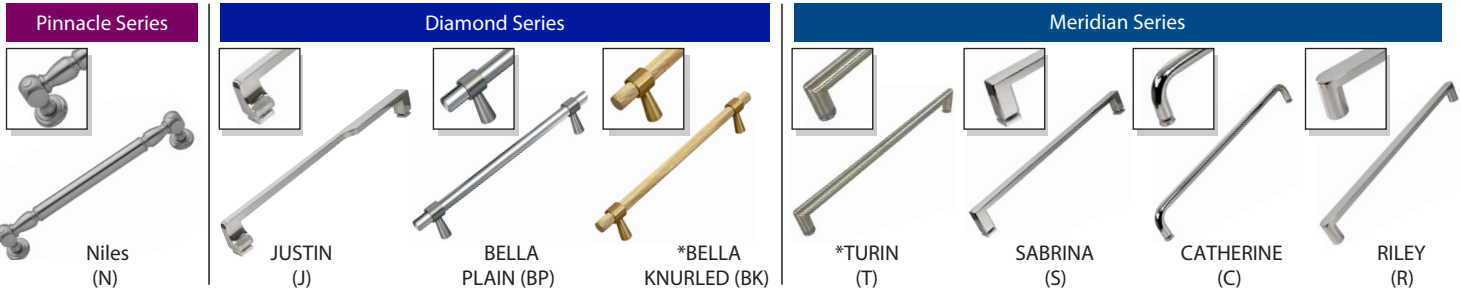

To Be Specified : Glass

<input type="checkbox"/>	C Clear
<input type="checkbox"/>	F Frosted

SHOWER DOORS

FEATURES

- Handles are available in 3 distinctive series.
- Handle size is 19.69" (500mm) center hole to center hole.
- Finish: Polished Chrome (PC), Brushed Nickel (BN), Matte Black (MB) and Champagne Bronze (CB)
- Limited Lifetime Warranty for residential use and 1 year when used commercially.

Pinnacle, Diamond & Meridian Series Shower Door Handles

Our extensive collection of high end handles add a distinctive look to your shower door and bathroom.

* Matching grab bar available in different sizes.