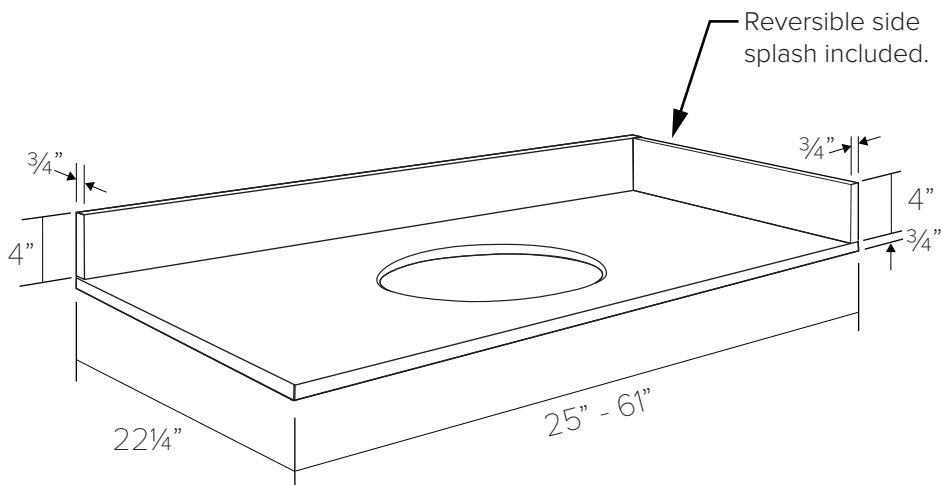

FEATURES

- Complete top with eased edge profile includes an undermount sink, a single reversible side splash, and a loose backsplash.
- Hybrid surface made from premium minerals, quartz and recycled materials for deep color and high performance.
- Top is pre-drilled to accommodate a single center hole faucet, or a 4-inch centerset faucet, or an 8-inch widespread faucet.
- Pre-installed with a white vitreous china lavatory. Three different bowl options available.
- Thickness: 2cm (3/4")
- Loose backsplash with eased edge: 4"H x 3/4" thick.
- Loose sidesplash with eased edge: 4"H x 3/4" thick. Reversible for use on either left or right side. Set on after backsplash is installed, and butts up to backsplash.
- 25 Year Limited Residential Warranty

To Be Specified: Vanity Bowl

	Bowl Code	Bowl Shape	Bowl Color
☐	OU	Madison Oval	White
☐	RU	Harrison Rectangular	White
☐	KU	Vision Rectangular	White