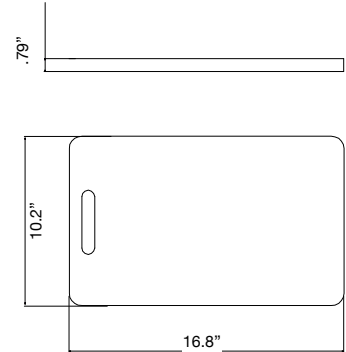

## Features

- 33" (838) x 19" (483) x 10" (254) under mount kitchen sink
- Super single compartment that is the size of a double bowl sink
- Bowl handcrafted from premium 18 gauge 304 stainless steel. Channel grooves in sink bottom direct water to drain.
- Right rear drain location
- Premium brushed finish
- 3/8" (10mm) radius corners
- 5mm sound deadening pads
- Fits 36" (914mm) minimum base cabinet width
- Kit includes sink, stainless steel sink bottom grid, stainless steel colander, stainless steel roller mat, wood cutting board and stainless steel standard sink strainer (see below)

## Specified Model

Model	KWSSU331910
Overall Dimensions	L33" x W19" x D10" L838 x W483 x D254
Bowl Dimensions	L31" x W17" x D10" L787 x W432 x D254
Drain Holes	3 <sup>5</sup> / <sub>8</sub> " (92mm)
Shipping Weight	40 lbs.
Material	18 GA./304 stainless steel
Installation Required	Under counter mounted template included

## Notes

Install this product according to the installation instructions.

**Optional Accessories**

**Bottom Sink Grid**

**Colander**

**Cutting Board**

**Std. Sink Strainer**

**Roller Mat**