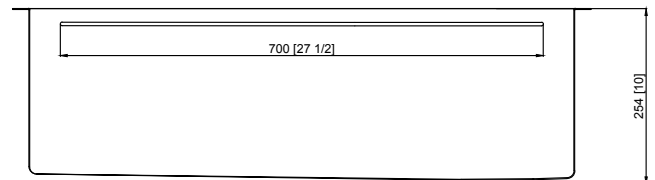

## Features

- 33" (838) x 19" (483) x 10" (254) under mount kitchen sink
- Super single compartment that is the size of a double bowl sink
- Bowl handcrafted from premium 18 gauge 304 stainless steel. Channel grooves in sink bottom direct water to drain.
- Right rear drain location
- Premium brushed finish
- 3/8" (10mm) radius corners
- 5mm sound deadening pads
- Fits 36" (914mm) minimum base cabinet width
- Kit includes sink, stainless steel sink bottom grid, stainless steel colander, stainless steel roller mat, wood cutting board and stainless steel standard sink strainer (see below)

## Components Included

## Specified Model

Model	KWSSU331910
Overall Dimensions	L33" x W19" x D10" L838 x W483 x D254
Bowl Dimensions	L31" x W17" x D10" L787 x W432 x D254
Drain Holes	3 <sup>5</sup> / <sub>8</sub> " (92mm)
Shipping Weight	40 lbs.
Material	18 GA./304 stainless steel
Installation Required	Under counter mounted template included