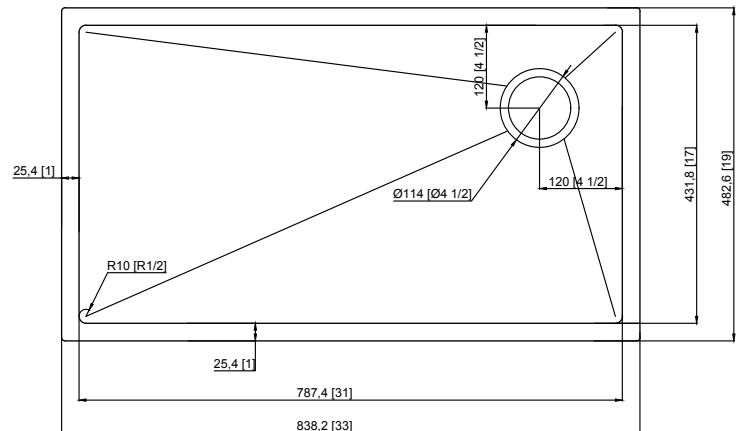

## Features

- 33" (838) x 19" (483) x 10" (254) under mount kitchen sink
- Super single compartment that is the size of a double bowl sink
- Bowl handcrafted from premium 18 gauge 304 stainless steel. Channel grooves in sink bottom direct water to drain.
- Right rear drain location
- Premium brushed finish
- 3/8" (10mm) radius corners
- 5mm sound deadening pads
- Fits 36" (914mm) minimum base cabinet width
- Kit includes sink, stainless steel sink bottom grid, stainless steel colander, stainless steel roller mat, wood cutting board and stainless steel standard sink strainer (see below)

## Components Included

## Specified Model

Model	KWSSU331910
Overall Dimensions	L33" x W19" x D10" L838 x W483 x D254
Bowl Dimensions	L31" x W17" x D10" L787 x W432 x D254
Drain Holes	3 <sup>5</sup> / <sub>8</sub> " (92mm)
Shipping Weight	40 lbs.
Material	18 GA./304 stainless steel
Installation Required	Under counter mounted template included