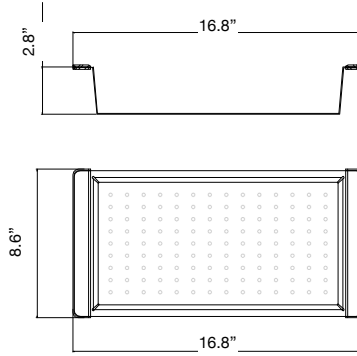

## Features

- 33" (838) x 19" (483) x 10" (254) under mount kitchen sink
- Super single compartment that is the size of a double bowl sink
- Bowl handcrafted from premium 18 gauge 304 stainless steel. Channel grooves in sink bottom direct water to drain.
- Right rear drain location
- Premium brushed finish
- 3/8" (10mm) radius corners
- 5mm sound deadening pads
- Fits 36" (914mm) minimum base cabinet width
- Kit includes sink, stainless steel sink bottom grid, stainless steel colander, stainless steel roller mat, wood cutting board and stainless steel standard sink strainer (see below)

## Specified Model

Model	KWSSU331910
Overall Dimensions	L33" x W19" x D10" L838 x W483 x D254
Bowl Dimensions	L31" x W17" x D10" L787 x W432 x D254
Drain Holes	3 <sup>5</sup> / <sub>8</sub> " (92mm)
Shipping Weight	40 lbs.
Material	18 GA./304 stainless steel
Installation Required	Under counter mounted template included

## Notes

Install this product according to the installation instructions.

**Optional Accessories**

**Bottom Sink Grid**

**Colander**

**Cutting Board**

**Std. Sink Strainer**

**Roller Mat**