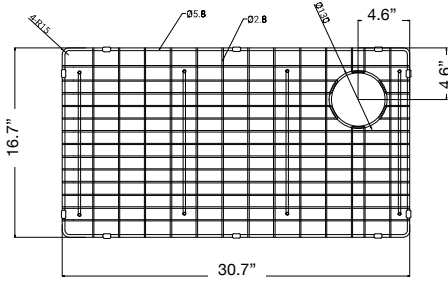

Optional Accessories

Bottom Sink Grid