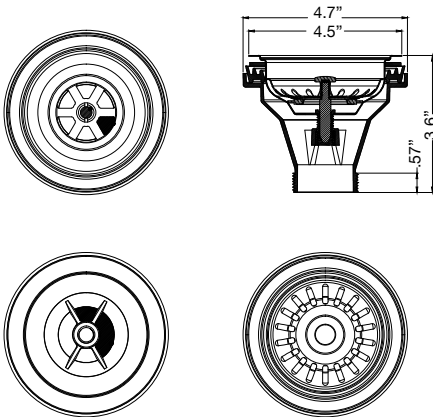

## Features

- 33" (838) x 19" (483) x 10" (254) under mount kitchen sink
- Super single compartment that is the size of a double bowl sink
- Bowl handcrafted from premium 18 gauge 304 stainless steel. Channel grooves in sink bottom direct water to drain.
- Right rear drain location
- Premium brushed finish
- 3/8" (10mm) radius corners
- 5mm sound deadening pads
- Fits 36" (914mm) minimum base cabinet width
- Kit includes sink, stainless steel sink bottom grid, stainless steel colander, stainless steel roller mat, wood cutting board and stainless steel standard sink strainer (see below)

## Specified Model

Model	KWSSU331910
Overall Dimensions	L33" x W19" x D10" L838 x W483 x D254
Bowl Dimensions	L31" x W17" x D10" L787 x W432 x D254
Drain Holes	3 <sup>5</sup> / <sub>8</sub> " (92mm)
Shipping Weight	40 lbs.
Material	18 GA./304 stainless steel
Installation Required	Under counter mounted template included

## Notes

Install this product according to the installation instructions.

**Optional Accessories**

**Bottom Sink Grid**

**Colander**

**Cutting Board**

**Std. Sink Strainer**

**Roller Mat**