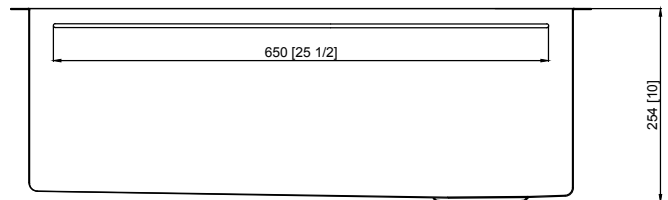

Features

- 30" (762) x 19" (483) x 10" (254) under mount kitchen sink
- Super single compartment
- Bowl handcrafted from premium 18 gauge 304 stainless steel. Channel grooves in sink bottom direct water to drain.
- Right rear drain location
- Premium brushed finish
- 3/8" (10mm) radius corners
- 5mm sound deadening pads
- Fits 33" (838mm) minimum base cabinet width
- Kit includes sink, stainless steel sink bottom grid, stainless steel colander, stainless steel roller mat, wood cutting board and stainless steel standard sink strainer (see below)

Components Included

Warranty

- Lifetime Limited Residential Warranty/
1 Year Limited Commercial Warranty

Specified Model

Model	KWSSU301910
Overall Dimensions	L30" x W19" x D10" L762 x W483 x D254
Bowl Dimensions	L28" x W17" x D10" L711 x W432 x D254
Drain Holes	3 5/8" (92mm)
Shipping Weight	40 lbs.
Material	18 GA./304 stainless steel
Installation Required	Under counter mounted template included