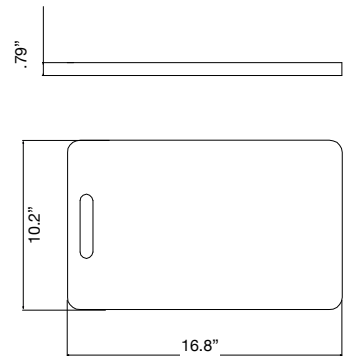

Cutting Board