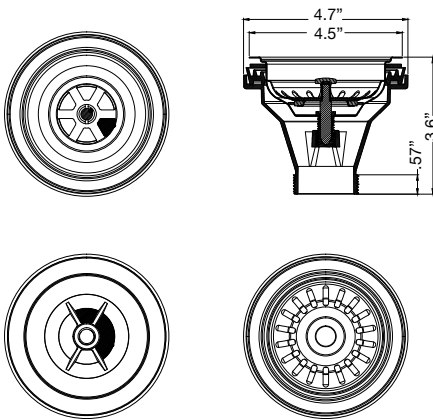

Std. Sink Strainer