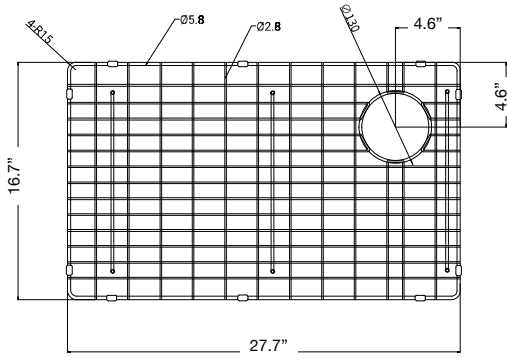

Components Included

Warranty

- Lifetime Limited Residential Warranty/
1 Year Limited Commercial Warranty

Specified Model

Model	KWSSU301910
Overall Dimensions	L30" x W19" x D10" L762 x W483 x D254
Bowl Dimensions	L28" x W17" x D10" L711 x W432 x D254
Drain Holes	3 5/8" (92mm)
Shipping Weight	40 lbs.
Material	18 GA./304 stainless steel
Installation Required	Under counter mounted template included

Codes/Standards

ASME A112.19.3/CSA B45.4

Notes

Install this product according to the installation instructions.

Optional Accessories

Bottom Sink Grid

Colander

Cutting Board