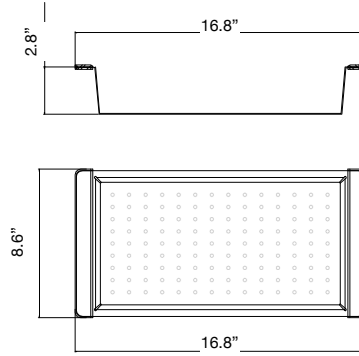

Features

- 30" (762) x 19" (483) x 10" (254) under mount kitchen sink
- Super single compartment
- Bowl handcrafted from premium 18 gauge 304 stainless steel. Channel grooves in sink bottom direct water to drain.
- Right rear drain location
- Premium brushed finish
- 3/8" (10mm) radius corners
- 5mm sound deadening pads
- Fits 33" (838mm) minimum base cabinet width
- Kit includes sink, stainless steel sink bottom grid, stainless steel colander, stainless steel roller mat, wood cutting board and stainless steel standard sink strainer (see below)

Components Included

Warranty

- Lifetime Limited Residential Warranty/
1 Year Limited Commercial Warranty

Specified Model

Model	KWSSU301910
Overall Dimensions	L30" x W19" x D10" L762 x W483 x D254
Bowl Dimensions	L28" x W17" x D10" L711 x W432 x D254
Drain Holes	3 5/8" (92mm)
Shipping Weight	40 lbs.
Material	18 GA./304 stainless steel
Installation Required	Under counter mounted template included

Codes/Standards

ASME A112.19.3/CSA B45.4

Notes

Install this product according to the installation instructions.

Optional Accessories

Bottom Sink Grid

Colander

Cutting Board