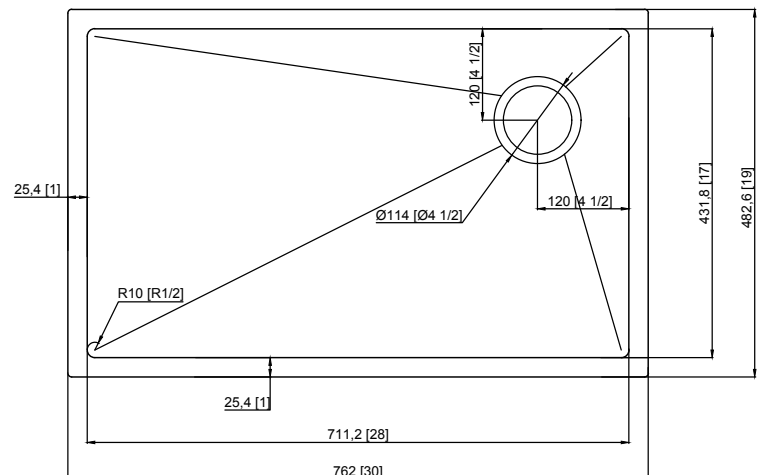

Features

- 30" (762) x 19" (483) x 10" (254) under mount kitchen sink
- Super single compartment
- Bowl handcrafted from premium 18 gauge 304 stainless steel. Channel grooves in sink bottom direct water to drain.
- Right rear drain location
- Premium brushed finish
- 3/8" (10mm) radius corners
- 5mm sound deadening pads
- Fits 33" (838mm) minimum base cabinet width
- Kit includes sink, stainless steel sink bottom grid, stainless steel colander, stainless steel roller mat, wood cutting board and stainless steel standard sink strainer (see below)

Components Included

Warranty

- Lifetime Limited Residential Warranty/
1 Year Limited Commercial Warranty

Specified Model

Model	KWSSU301910
Overall Dimensions	L30" x W19" x D10" L762 x W483 x D254
Bowl Dimensions	L28" x W17" x D10" L711 x W432 x D254
Drain Holes	3 5/8" (92mm)
Shipping Weight	40 lbs.
Material	18 GA./304 stainless steel
Installation Required	Under counter mounted template included