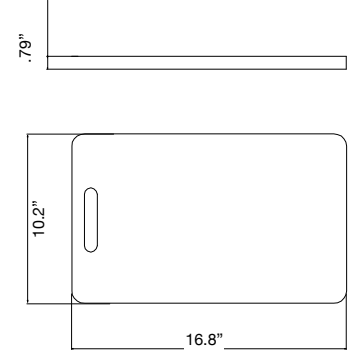

Cutting Board