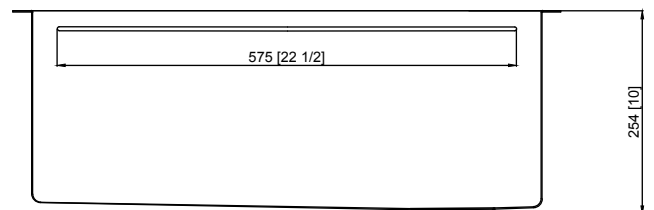

Features

- 27" (686) x 19" (559) x 10" (254) under mount kitchen sink
- Single compartment
- Bowl handcrafted from premium 18 gauge 304 stainless steel. Channel grooves in sink bottom direct water to drain.
- Right rear drain location
- Premium brushed finish
- 3/8" (10mm) radius corners
- 5mm sound deadening pads
- Fits 30" (762mm) minimum base cabinet width
- Kit includes sink, stainless steel sink bottom grid, stainless steel colander, stainless steel roller mat, wood cutting board and stainless steel standard sink strainer (see below)

Components Included

Warranty

- Lifetime Limited Residential Warranty/
  1 Year Limited Commercial Warranty

Specified Model

Model	KWSSU271910
Overall Dimensions	L27" x W19" x D10" L686 x W483 x D254
Bowl Dimensions	L25" x W17" x D10" L635 x W432 x D254
Drain Holes	3 5/8" (92mm)
Shipping Weight	40 lbs.
Material	18 GA./304 stainless steel
Installation Required	Under counter mounted template included

Codes/Standards

ASME A112.19.3/CSA B45.4

Notes

Install this product according to the installation instructions.