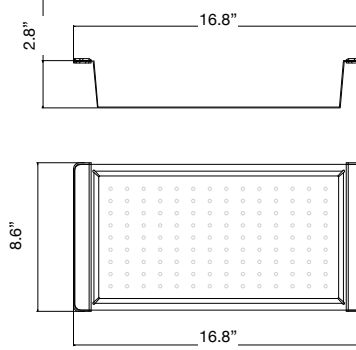

Features

- 27" (686) x 19" (559) x 10" (254) under mount kitchen sink
- Single compartment
- Bowl handcrafted from premium 18 gauge 304 stainless steel. Channel grooves in sink bottom direct water to drain.
- Right rear drain location
- Premium brushed finish
- 3/8" (10mm) radius corners
- 5mm sound deadening pads
- Fits 30" (762mm) minimum base cabinet width
- Kit includes sink, stainless steel sink bottom grid, stainless steel colander, stainless steel roller mat, wood cutting board and stainless steel standard sink strainer (see below)

Components Included

Warranty

- Lifetime Limited Residential Warranty/
1 Year Limited Commercial Warranty

Specified Model

Model	KWSSU271910
Overall Dimensions	L27" x W19" x D10" L686 x W483 x D254
Bowl Dimensions	L25" x W17" x D10" L635 x W432 x D254
Drain Holes	3 5/8" (92mm)
Shipping Weight	40 lbs.
Material	18 GA./304 stainless steel
Installation Required	Under counter mounted template included

Codes/Standards

ASME A112.19.3/CSA B45.4

Notes

Install this product according to the installation instructions.

Optional Accessories

Bottom Sink Grid

Colander

Cutting Board