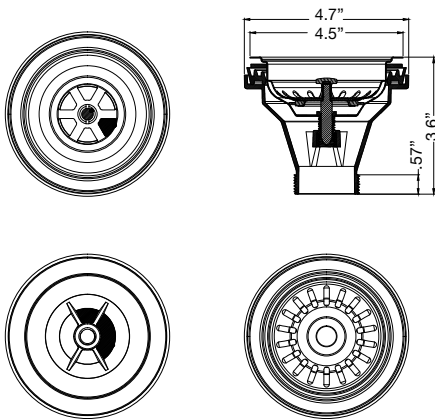

Std. Sink Strainer