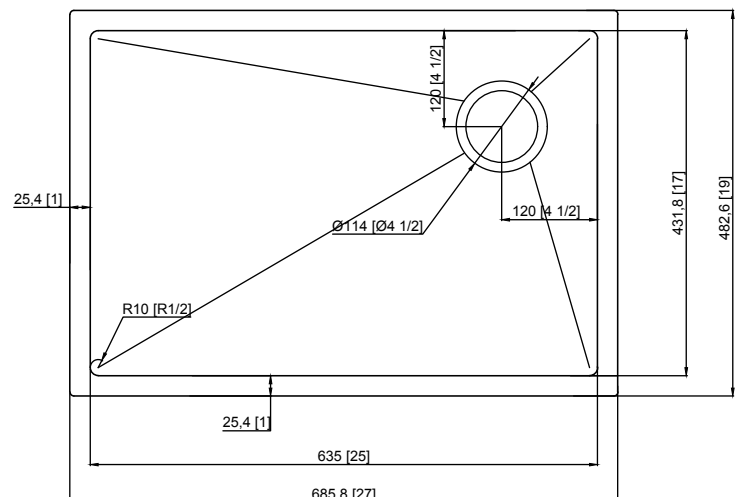

Features

- 27" (686) x 19" (559) x 10" (254) under mount kitchen sink
- Single compartment
- Bowl handcrafted from premium 18 gauge 304 stainless steel. Channel grooves in sink bottom direct water to drain.
- Right rear drain location
- Premium brushed finish
- 3/8" (10mm) radius corners
- 5mm sound deadening pads
- Fits 30" (762mm) minimum base cabinet width
- Kit includes sink, stainless steel sink bottom grid, stainless steel colander, stainless steel roller mat, wood cutting board and stainless steel standard sink strainer (see below)

Components Included

Warranty

- Lifetime Limited Residential Warranty/
  1 Year Limited Commercial Warranty

Specified Model

Model	KWSSU271910
Overall Dimensions	L27" x W19" x D10" L686 x W483 x D254
Bowl Dimensions	L25" x W17" x D10" L635 x W432 x D254
Drain Holes	3 5/8" (92mm)
Shipping Weight	40 lbs.
Material	18 GA./304 stainless steel
Installation Required	Under counter mounted template included

Codes/Standards

ASME A112.19.3/CSA B45.4

Notes

Install this product according to the installation instructions.