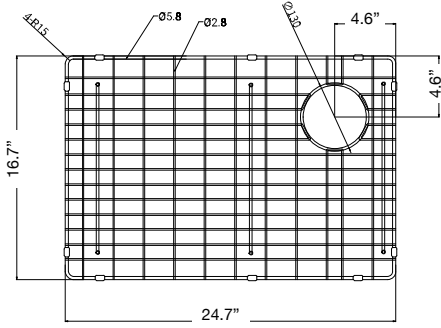

Features

- 27" (686) x 19" (559) x 10" (254) under mount kitchen sink
- Single compartment
- Bowl handcrafted from premium 18 gauge 304 stainless steel. Channel grooves in sink bottom direct water to drain.
- Right rear drain location
- Premium brushed finish
- 3/8" (10mm) radius corners
- 5mm sound deadening pads
- Fits 30" (762mm) minimum base cabinet width
- Kit includes sink, stainless steel sink bottom grid, stainless steel colander, stainless steel roller mat, wood cutting board and stainless steel standard sink strainer (see below)

Components Included

Warranty

- Lifetime Limited Residential Warranty/
1 Year Limited Commercial Warranty

Specified Model

Model	KWSSU271910
Overall Dimensions	L27" x W19" x D10" L686 x W483 x D254
Bowl Dimensions	L25" x W17" x D10" L635 x W432 x D254
Drain Holes	3 5/8" (92mm)
Shipping Weight	40 lbs.
Material	18 GA./304 stainless steel
Installation Required	Under counter mounted template included

Codes/Standards

ASME A112.19.3/CSA B45.4

Notes

Install this product according to the installation instructions.

Optional Accessories

Bottom Sink Grid

Colander

Cutting Board