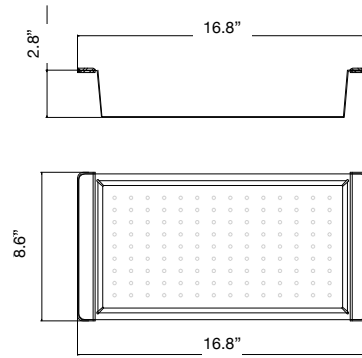

Faucet Hole Configurations available for this sink model

Optional Accessories

Bottom Sink Grid

Colander

Cutting Board

Std. Sink Strainer

Roller Mat