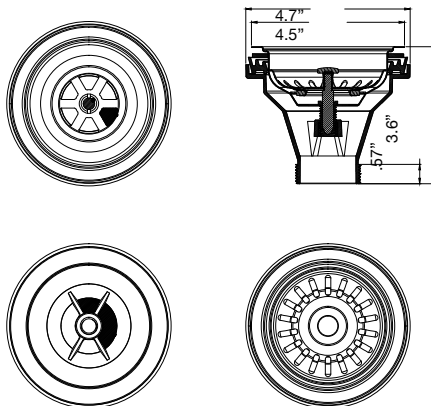

Faucet Hole Configurations available for this sink model

Optional Accessories

Bottom Sink Grid

Colander

Cutting Board

Std. Sink Strainer

Roller Mat