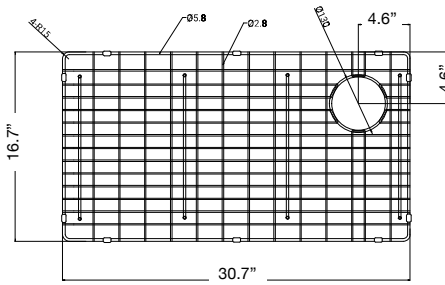

Faucet Hole Configurations available for this sink model

Optional Accessories

Bottom Sink Grid

Colander

Cutting Board

Std. Sink Strainer

Roller Mat