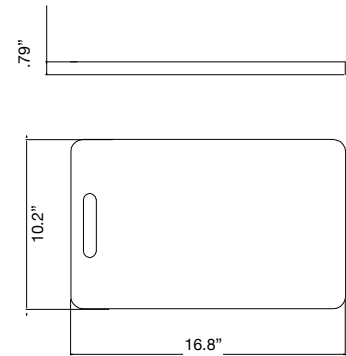

Faucet Hole Configurations available for this sink model

Optional Accessories

Bottom Sink Grid

Colander

Cutting Board

Std. Sink Strainer

Roller Mat