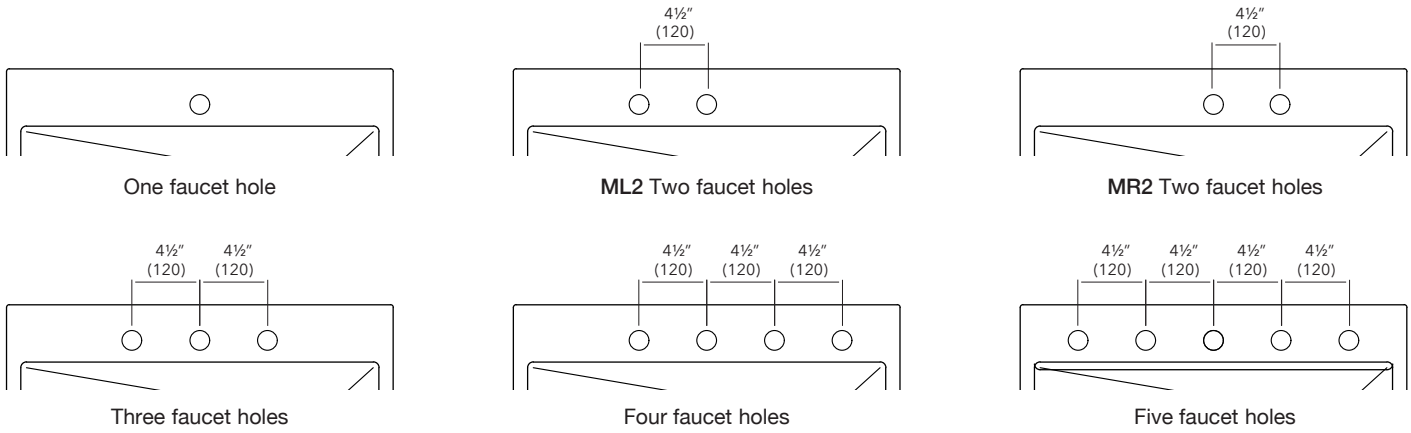

Faucet Hole Configurations available for this sink model

Optional Accessories

Bottom Sink Grid

Colander

Cutting Board

Std. Sink Strainer

Roller Mat