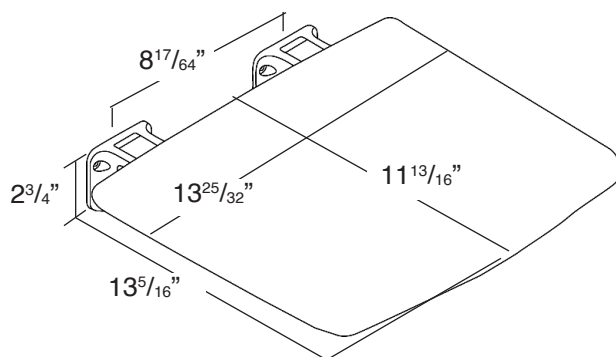

To Be Specified: Color

	Code	Color
☐	01	White
☐	01	Black

Compliance Certifications - Meets or Exceeds the Following Specifications

ANSI A117.1 requirements for accessible and usable building facilities-check local codes when installed per accessibility guidelines of the act.