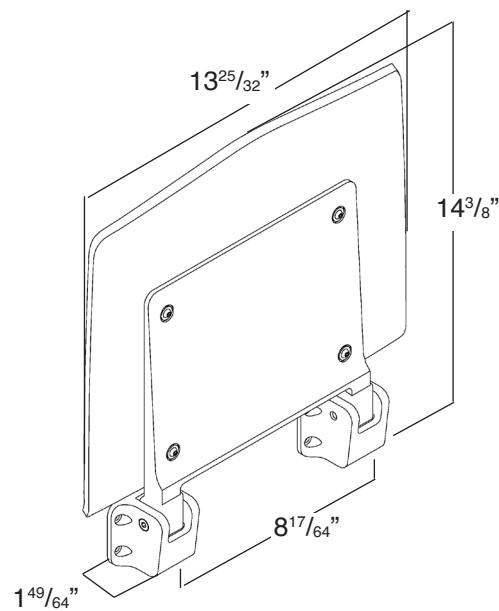

To Be Specified: Color

	Code	Color
☐	01	White
☐	01	Black

Compliance Certifications - Meets or Exceeds the Following Specifications

ANSI A117.1 requirements for accessible and usable building facilities-check local codes when installed per accessibility guidelines of the act.