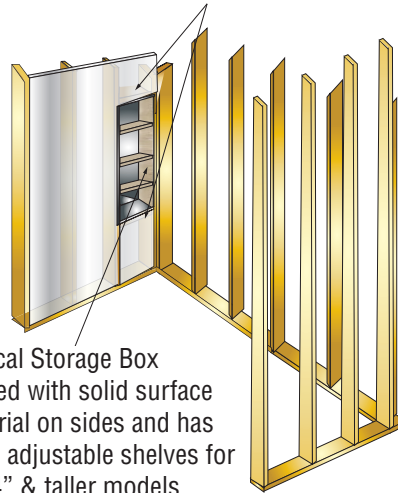

FEATURES

- Storage Pods for on-site installation are a beautiful and easy to install addition to Transolid Studio, Expressions and Saramar® solid surface walls. Vertical storage pods install between studs. Add solid surface material to the inside walls of storage pods to either match or coordinate with wall colors.
- Vertical storage pods include 3/8" tempered glass shelves with locking clip. Shelves are cut with 1/4" clearance to allow water to run behind the shelves. Pods have a 1/2" brushed stainless steel frame surrounding the pod for a clean finished look.
- Vertical storage pods available in 3 styles.
 STV: all brushed stainless steel
 STV1: brushed stainless on the back wall, solid surface material on side walls.
 STV2: brushed stainless pods are lined with solid material on all interior walls.
- Vertical Lighted Pods are lined with solid surface material and have waterproof light strips on both side walls. Illumination of lights is triggered from a motion sensor built into the storage pod. Power is thru 12V battery pack stored within storage pod. The battery pack is secured in pod with magnet and is easily removable for recharging via micro USB. Glass shelves with locking shelf clips are provided.
- Available in all Transolid® solid surface colors.
- 10 Year Limited Residential Warranty / 3 Year Commercial Warranty

STV
STV3414-SS

STV2
STV25814-SS47

STV1
STV14614-SS01

Lighted Storage Pod
STVL5814-SS48

See Installation details on back

Accessories STV Vertical Storage Pods

Vertical Storage Pod

Model No	Cut Out Dimensions	
	Width	Height
STVL5814	13"	57-1/2"
STVL4614	13"	45-1/2"
STVL3414	13"	33-1/2"

Install with a Header Top & Bottom

Vertical Storage Pod detail

Vertical Lighted Storage Pod detail