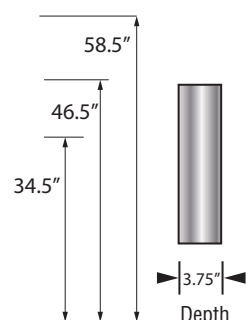

STV25814-SS48

To Be Specified:

	MODEL NO.	DESCRIPTION	Height	Width	Depth	Shelves
VERTICAL STORAGE PODS						
58" x 14"						
<input type="checkbox"/>	STV5814	Brushed Stainless	58 1/2"	14"	3 3/4"	3
<input type="checkbox"/>	STV15814	Brushed Stainless Backwall, Solid Surface Side Walls	58 1/2"	14"	3 3/4"	3
<input type="checkbox"/>	STV25814	Solid Surface Interior	58 1/2"	14"	3 3/4"	3
<input type="checkbox"/>	STVL5814	Lighted - Solid Surface Interior	58 1/2"	14"	3 3/4"	3
46" x 14"						
<input type="checkbox"/>	STV4614	Brushed Stainless	46 1/2"	14"	3 3/4"	2
<input type="checkbox"/>	STV14614	Brushed Stainless Backwall, Solid Surface Side Walls	46 1/2"	14"	3 3/4"	2
<input type="checkbox"/>	STV24614	Solid Surface Interior	46 1/2"	14"	3 3/4"	2
<input type="checkbox"/>	STVL4614	Lighted - Solid Surface Interior	46 1/2"	14"	3 3/4"	2
34" x 14"						
<input type="checkbox"/>	STV3414	Brushed Stainless	34 1/2"	14"	3 3/4"	2
<input type="checkbox"/>	STV13414	Brushed Stainless Backwall, Solid Surface Side Walls	34 1/2"	14"	3 3/4"	2
<input type="checkbox"/>	STV23414	Solid Surface Interior	34 1/2"	14"	3 3/4"	2
<input type="checkbox"/>	STVL3414	Lighted - Solid Surface Interior	34 1/2"	14"	3 3/4"	2

STV
STV3414-SS

STV2
STV25814-SS47

STV1
STV14614-SS01

Lighted Storage Pod
STVL5814-SS48

See Installation details on back

Accessories STV Vertical Storage Pods

Vertical Storage Pod

Model No	Cut Out Dimensions	
	Width	Height
STVL5814	13"	57-1/2"
STVL4614	13"	45-1/2"
STVL3414	13"	33-1/2"