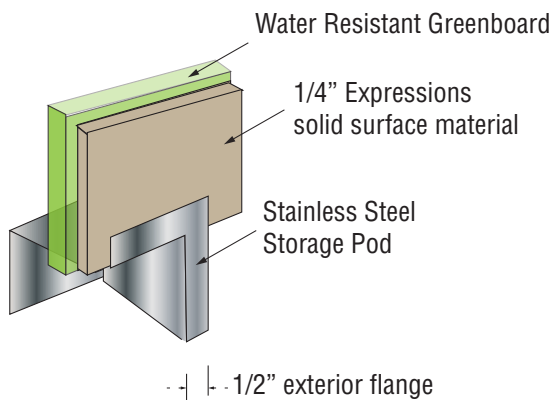

FEATURES

- Storage Pods for on-site installation are a beautiful and easy to install addition to Transolid Studio, Expressions and Saramar® solid surface walls. Vertical storage pods install between studs. Add solid surface material to the inside walls of storage pods to either match or coordinate with wall colors.
- Vertical storage pods include 3/8" tempered glass shelves with locking clip. Shelves are cut with 1/4" clearance to allow water to run behind the shelves. Pods have a 1/2" brushed stainless steel frame surrounding the pod for a clean finished look.
- Vertical storage pods available in 3 styles.
 STV: all brushed stainless steel
 STV1: brushed stainless on the back wall, solid surface material on side walls.
 STV2: brushed stainless pods are lined with solid material on all interior walls.
- Vertical Lighted Pods are lined with solid surface material and have waterproof light strips on both side walls. Illumination of lights is triggered from a motion sensor built into the storage pod. Power is thru 12V battery pack stored within storage pod. The battery pack is secured in pod with magnet and is easily removable for recharging via micro USB. Glass shelves with locking shelf clips are provided.
- Available in all Transolid® solid surface colors.
- 10 Year Limited Residential Warranty / 3 Year Commercial Warranty

STV
STV3414-SS

STV2
STV25814-SS47

STV1
STV14614-SS01

Lighted Storage Pod
STVL5814-SS48

See Installation details on back

Accessories STV Vertical Storage Pods

Vertical Storage Pod

Model No	Cut Out Dimensions	
	Width	Height
STVL5814	13"	57-1/2"
STVL4614	13"	45-1/2"
STVL3414	13"	33-1/2"

Install with a Header Top & Bottom

Vertical Storage Pod detail

Vertical Lighted Storage Pod detail