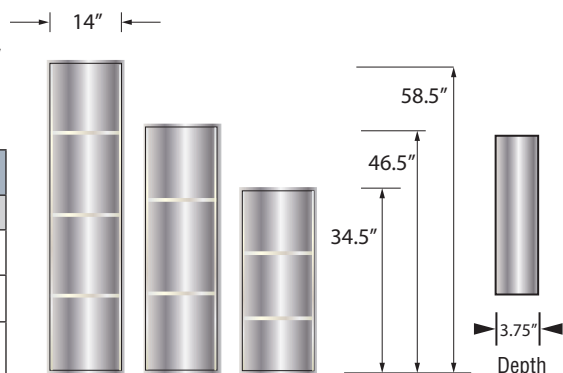

FEATURES

- Storage Pods for on-site installation are a beautiful and easy to install addition to Transolid Studio, Expressions and Saramar® solid surface walls. Vertical storage pods install between studs. Add solid surface material to the inside walls of storage pods to either match or coordinate with wall colors.
- Vertical storage pods include 3/8" tempered glass shelves with locking clip. Shelves are cut with 1/4" clearance to allow water to run behind the shelves. Pods have a 1/2" brushed stainless steel frame surrounding the pod for a clean finished look.
- Vertical storage pods available in 3 styles.
  STV: all brushed stainless steel
  STV1: brushed stainless on the back wall, solid surface material on side walls.
  STV2: brushed stainless pods are lined with solid material on all interior walls.
- Vertical Lighted Pods are lined with solid surface material and have waterproof light strips on both side walls. Illumination of lights is triggered from a motion sensor built into the storage pod. Power is thru 12V battery pack stored within storage pod. The battery pack is secured in pod with magnet and is easily removable for recharging via micro USB. Glass shelves with locking shelf clips are provided.
- Available in all Transolid® solid surface colors.
- 10 Year Limited Residential Warranty / 3 Year Commercial Warranty

To Be Specified: