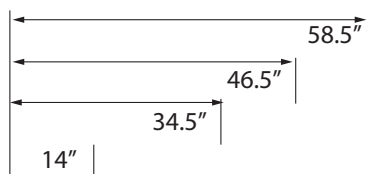

FEATURES

- Storage Pods for on-site installation are a beautiful and easy to install addition to Transolid Studio, Expressions and Saramar® solid surface walls. Add solid surface material to the inside backwall of storage pods to either match or coordinate with wall colors.
- Horizontal storage pods are available in all brushed stainless steel or with solid surface material on backwall. Pods have a 1/2" brushed stainless steel frame surrounding the pod for a clean finished look.
- Available in all Studio, Expressions and Saramar® solid surface colors.
- 10 Year Limited Residential Warranty / 3 Year Commercial Warranty

To Be Specified:

	MODEL NO.	DESCRIPTION	Width	Height	Depth
HORIZONTAL STORAGE PODS for SARAMR SERIES					
☐	STH5814	Horizontal Pod for min. 60" width	58 1/2"	14"	3 3/4"
☐	STH4614	Horizontal Pod for min. 48" width	46 1/2"	14"	3 3/4"
☐	STH3414	Horizontal Pod for min. 36" width	34 1/2"	14"	3 3/4"
☐	STH1414	14" square Horizontal Pod	14"	14"	3 3/4"

ACCESSORIES

14"

See Installation details on back