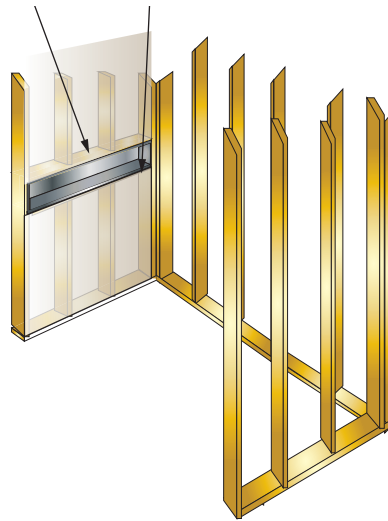

FEATURES

- Storage Pods for on-site installation are a beautiful and easy to install addition to Transolid Studio, Expressions and Saramar® solid surface walls. Add solid surface material to the inside backwall of storage pods to either match or coordinate with wall colors.
- Horizontal storage pods are available in all brushed stainless steel or with solid surface material on backwall. Pods have a 1/2" brushed stainless steel frame surrounding the pod for a clean finished look.
- Available in all Studio, Expressions and Saramar® solid surface colors.
- 10 Year Limited Residential Warranty / 3 Year Commercial Warranty

STH5814-SS48

STH1414-SS

ACCESSORIES

14"

STH4614-SS

See Installation details on back

Accessories

STH Horizontal Storage Pods

Horizontal Storage Pod

Model No	Cut Out Dimensions	
	Width	Height
STH5814	57-1/2"	13"
STH4614	45-1/2"	13"
STH3414	33-1/2"	13"
STH1414	13"	13"

Install with a Header Top & Bottom

Horizontal Storage Pod detail