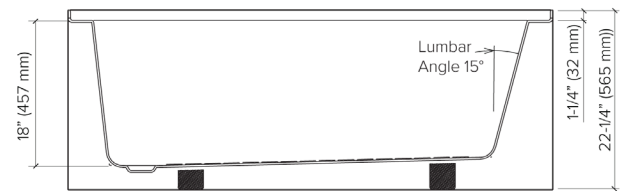

To Be Specified:

COLOR
☐ White
FINISH
☐ Gloss