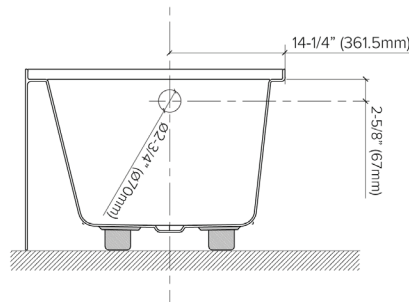

To Be Specified:

COLOR
☐ White
FINISH
☐ Gloss