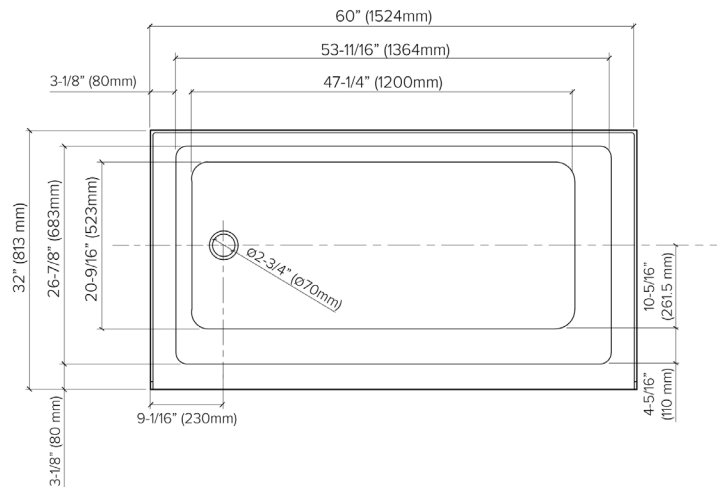

To Be Specified:

COLOR
☐ White
FINISH
☐ Gloss