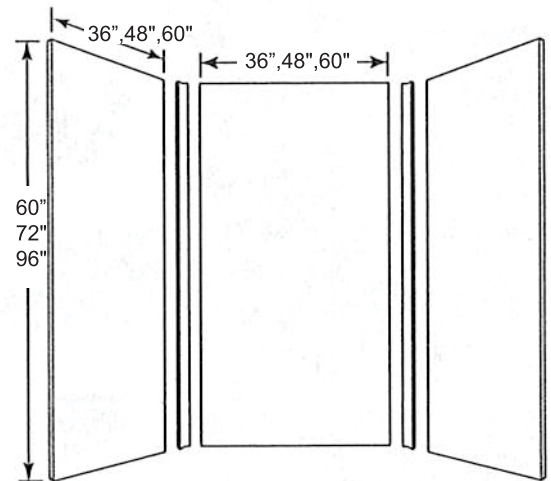

Wall Kit

To Be Specified: Color

Classic Tile Pattern Finish ☐ White 21 ☐ Grey Beach 27 ☐ Cashew 28			Marble Tile Pattern Finish ☐ White Venito 47 ☐ Biscotti Marble 48 ☐ Sand Creme 49 ☐ Lunar 50			
Classic Velvet Smooth Finish ☐ White 21V ☐ Grey Beach 27V ☐ Cashew 28V			Marble Velvet Smooth Finish ☐ White Venito 47V ☐ Biscotti Marble 48V ☐ Sand Creme 49V ☐ Lunar 50V			

Saramar®