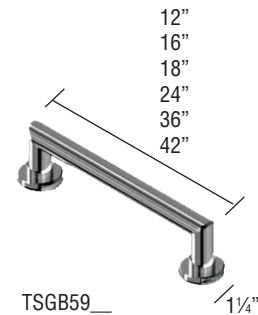

FEATURES

- 48" x 48" Shower Walls for new or existing construction.
- Thick 1/4" compression molded solid surface material for superior strength, beauty and easy cleaning.
- Easier to install than tile. Walls glue right over existing surface. Walls have a beveled outside edge and are trimmable for custom fit.
- EWK Wall Kits include three wall panels, and two color coordinated inside corner trim pieces. Available in 72" and 96" panel height.
- EWKX Wall Kits include three 72" H wall panels, two color coordinated inside corner trim pieces, and EXK Extension Wall Kit that adds up to an additional 24" in height.
- 10 Year Limited Residential Warranty / 3 Year Commercial Warranty

48" x 48" shower walls EWK4848

	MODEL NO	DESCRIPTION
A	EWK484872	Back Wall (1 panel)
B	or	Left End Wall (1 panel)
C	EWK484896	Right End Wall (1 panel)
D		Inside Corner Trim (2 pcs.)
E	EXK484824	Extension Wall Kit (3 pcs)
D		Inside Corner Trim (2 pcs.)
F		Seam Joint Trim (2 pcs.)

EST Seam Trim

Solid Surface Trim Kits

EFIM Flat Inside Corner Trim

Grab Bars

TSGB59

Solid Surface Kits

ESSK8
2 Shower Shelves

ESTK8
2 Shower Shelves
and Soap Dish