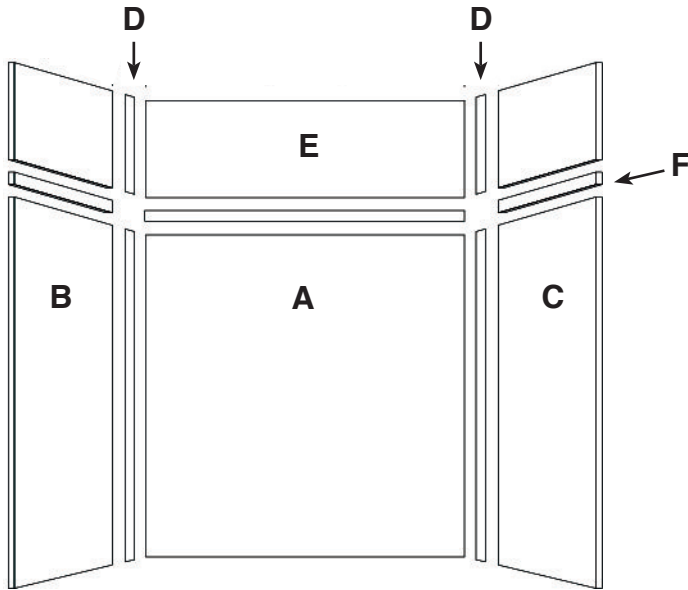

FEATURES

- 48" x 48" Shower Walls for new or existing construction.
- Thick 1/4" compression molded solid surface material for superior strength, beauty and easy cleaning.
- Easier to install than tile. Walls glue right over existing surface. Walls have a beveled outside edge and are trimmable for custom fit.
- EWK Wall Kits include three wall panels, and two color coordinated inside corner trim pieces. Available in 72" and 96" panel height.
- EWKX Wall Kits include three 72" H wall panels, two color coordinated inside corner trim pieces, and EXK Extension Wall Kit that adds up to an additional 24" in height.
- 10 Year Limited Residential Warranty / 3 Year Commercial Warranty

COLORS

- 3 solid and 6 pattern colors.

OPTIONS

- Storage pods, grab bars, storage shelves, flat inside corner molding, colored aluminum trim, outside corner trims and window trim kit.

Specified Model

	SIZE	MODEL NO.	DESCRIPTION	Width	Depth	Height
SHOWER WALL KITS						
<input type="checkbox"/>	48" x 48" x 72"	EWK484872	Shower Wall Kit	48"	to 48"	72"
<input type="checkbox"/>	48" x 48" x 96"	EWK484896	Shower Wall Kit	48"	to 48"	96"
<input type="checkbox"/>	48" x 48" x 96"	EWKX484896	Shower Walls & Ext. Kit	48"	to 48"	96"
OPTIONAL COMPONENTS						
<input type="checkbox"/>	48" x 48" x 24"	EXK4884824	Extension Wall Kit	48"	to 48"	to 24"

48" x 48" shower walls EWK4848

	MODEL NO	DESCRIPTION
A	EWK484872	Back Wall (1 panel)
B	or	Left End Wall (1 panel)
C	EWK484896	Right End Wall (1 panel)
D		Inside Corner Trim (2 pcs.)
E	EXK484824	Extension Wall Kit (3 pcs)
D		Inside Corner Trim (2 pcs.)
F		Seam Joint Trim (2 pcs.)