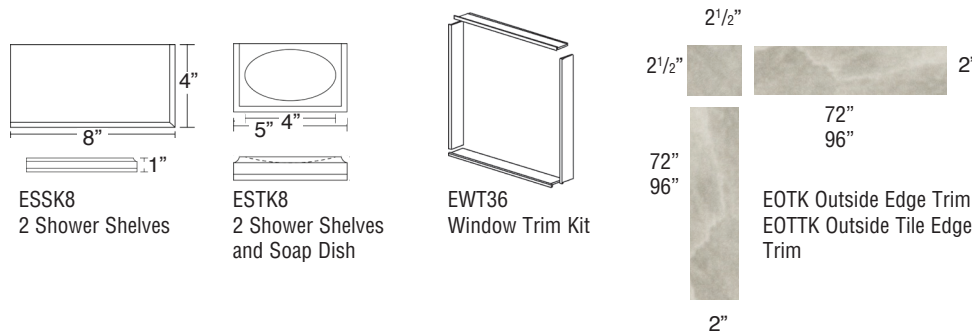

FEATURES

- 48" x 48" Shower Walls for new or existing construction.
- Thick 1/4" compression molded solid surface material for superior strength, beauty and easy cleaning.
- Easier to install than tile. Walls glue right over existing surface. Walls have a beveled outside edge and are trimmable for custom fit.
- EWK Wall Kits include three wall panels, and two color coordinated inside corner trim pieces. Available in 72" and 96" panel height.
- EWKX Wall Kits include three 72" H wall panels, two color coordinated inside corner trim pieces, and EXK Extension Wall Kit that adds up to an additional 24" in height.
- 10 Year Limited Residential Warranty / 3 Year Commercial Warranty

EST Seam Trim

Solid Surface Trim Kits

EFIM Flat Inside Corner Trim

Grab Bars

TSGB59

Solid Surface Kits

ESSK8
2 Shower Shelves

ESTK8
2 Shower Shelves
and Soap Dish