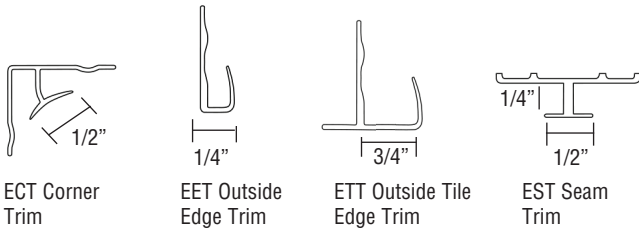

FEATURES

- 48" x 48" Shower Walls for new or existing construction.
- Thick 1/4" compression molded solid surface material for superior strength, beauty and easy cleaning.
- Easier to install than tile. Walls glue right over existing surface. Walls have a beveled outside edge and are trimmable for custom fit.
- EWK Wall Kits include three wall panels, and two color coordinated inside corner trim pieces. Available in 72" and 96" panel height.
- EWKX Wall Kits include three 72" H wall panels, two color coordinated inside corner trim pieces, and EXK Extension Wall Kit that adds up to an additional 24" in height.
- 10 Year Limited Residential Warranty / 3 Year Commercial Warranty

48" x 48" shower walls EWK4848

	MODEL NO	DESCRIPTION
A	EWK484872	Back Wall (1 panel)
B	or	Left End Wall (1 panel)
C	EWK484896	Right End Wall (1 panel)
D		Inside Corner Trim (2 pcs.)
E	EXK484824	Extension Wall Kit (3 pcs)
D		Inside Corner Trim (2 pcs.)
F		Seam Joint Trim (2 pcs.)

OPTIONS: STORAGE PODS

Available for on-site installation. Must be ordered separately. See Accessories Specification for further information.

STV Vertical Storage Pods

STH Horizontal Storage Pods

OPTIONS: ACCESSORIES

Available for on-site installation. Must be ordered separately. See Accessories Specification for further information.

Colored Aluminum Trim Kits

ECT Corner Trim

EET Outside Edge Trim

ETT Outside Tile Edge Trim