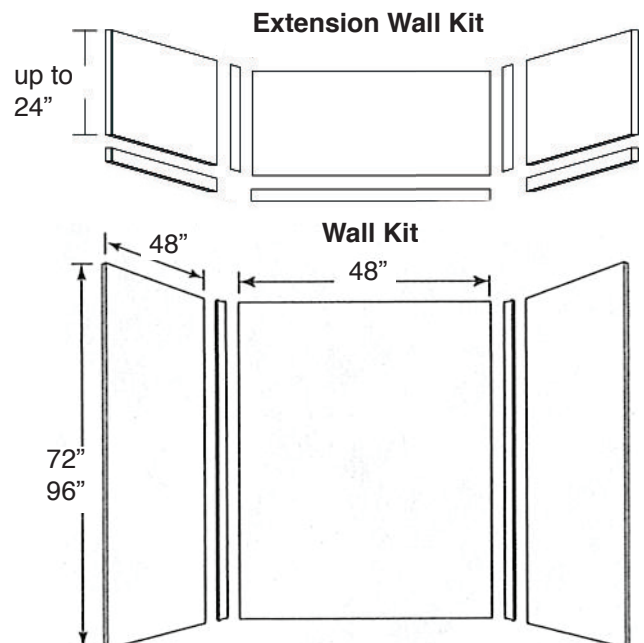

FEATURES

- 48" x 48" Shower Walls for new or existing construction.
- Thick 1/4" compression molded solid surface material for superior strength, beauty and easy cleaning.
- Easier to install than tile. Walls glue right over existing surface. Walls have a beveled outside edge and are trimmable for custom fit.
- EWK Wall Kits include three wall panels, and two color coordinated inside corner trim pieces. Available in 72" and 96" panel height.
- EWKX Wall Kits include three 72" H wall panels, two color coordinated inside corner trim pieces, and EXK Extension Wall Kit that adds up to an additional 24" in height.
- 10 Year Limited Residential Warranty / 3 Year Commercial Warranty

COLORS

- 3 solid and 6 pattern colors.

OPTIONS

- Storage pods, grab bars, storage shelves, flat inside corner molding, colored aluminum trim, outside corner trims and window trim kit.

Specified Model

	SIZE	MODEL NO.	DESCRIPTION	Width	Depth	Height
SHOWER WALL KITS						
<input type="checkbox"/>	48" x 48" x 72"	EWK484872	Shower Wall Kit	48"	to 48"	72"
<input type="checkbox"/>	48" x 48" x 96"	EWK484896	Shower Wall Kit	48"	to 48"	96"
<input type="checkbox"/>	48" x 48" x 96"	EWKX484896	Shower Walls & Ext. Kit	48"	to 48"	96"
OPTIONAL COMPONENTS						
<input type="checkbox"/>	48" x 48" x 24"	EXK4884824	Extension Wall Kit	48"	to 48"	to 24"

48" x 48" shower walls EWK4848

	MODEL NO	DESCRIPTION
A	EWK484872	Back Wall (1 panel)
B	or	Left End Wall (1 panel)
C	EWK484896	Right End Wall (1 panel)
D		Inside Corner Trim (2 pcs.)
E	EXK484824	Extension Wall Kit (3 pcs)
D		Inside Corner Trim (2 pcs.)
F		Seam Joint Trim (2 pcs.)