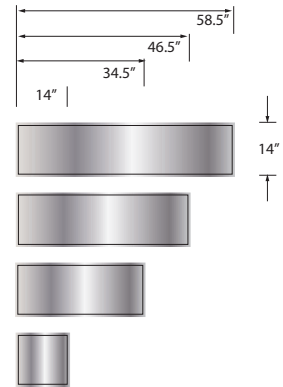

STH Horizontal Storage Pods

OPTIONS: ACCESSORIES

Available for on-site installation. Must be ordered separately. See Accessories Specification for further information.

Colored Aluminum Trim Kits: 31 White, 38 Bisque, 39 Grey