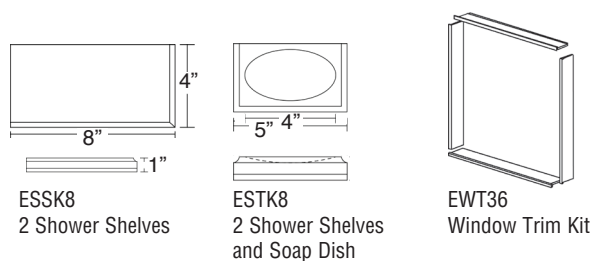

EET Outside Edge Trim

ETT Outside Tile Edge Trim

EST Seam Trim

Solid Surface Trim Kits

EFIM Flat Inside Corner Trim

Grab Bars: BS, PS

TSGB59

Solid Surface Kits

ESSK8  
2 Shower Shelves

ESTK8  
2 Shower Shelves  
and Soap Dish

EWT36  
Window Trim Kit

EOTK Outside Edge Trim  
EOTTK Outside Tile Edge Trim