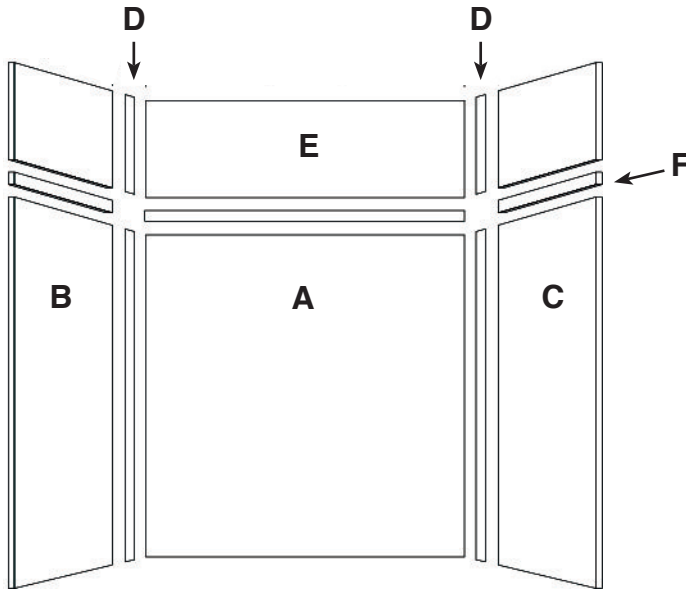

**FEATURES**

- 60" x 60" Shower/Tub Walls for new or existing construction.
- Thick 1/4" compression molded solid surface material for superior strength, beauty and easy cleaning.
- Easier to install than tile. Walls glue right over existing surface. Walls have a beveled outside edge and are trimmable for custom fit.
- EWK Wall Kits include three wall panels, two color coordinated inside corner trim pieces. Available in 72" and 96" panel height.
- EWKX Wall Kits include three 72" H wall panels, two color coordinated inside corner trim pieces, and EXK Extension Wall Kit that adds up to an additional 24" in height.
- 10 Year Limited Residential Warranty / 3 Year Commercial Warranty

**COLORS**

- 3 solid and 6 pattern colors.

**OPTIONS**

- Storage pods, grab bars, storage shelves, flat inside corner molding, colored aluminum trim, outside corner trims and window trim kit.

**Specified Model**

	SIZE	MODEL NO.	DESCRIPTION	Width	Depth	Height
<b>SHOWER WALL KITS</b>						
<input type="checkbox"/>	60" x 60" x 72"	EWK606072	Shower Wall Kit	60"	to 60"	72"
<input type="checkbox"/>	60" x 60" x 96"	EWK606096	Shower Wall Kit	60"	to 60"	96"
<input type="checkbox"/>	60" x 60" x 96"	EWKX606096	Shower Walls & Ext. Kit	60"	to 60"	96"
<b>OPTIONAL COMPONENTS</b>						
<input type="checkbox"/>	60" x 60" x 24"	EXK606024	Extension Wall Kit	60"	to 60"	to 24"

# 60" x 60" shower/tub walls EWK6060

	MODEL NO	DESCRIPTION
<b>A</b>	<b>EWK606072</b>	Back Wall (1 panel)
<b>B</b>	or	Left End Wall (1 panel)
<b>C</b>	<b>EWK606096</b>	Right End Wall (1 panel)
<b>D</b>		Inside Corner Trim (2 pcs.)
<b>E</b>	<b>EXK606024</b>	Extension Wall Kit (3 pcs)
<b>D</b>		Inside Corner Trim (2 pcs.)
<b>F</b>		Seam Joint Trim (2 pcs.)