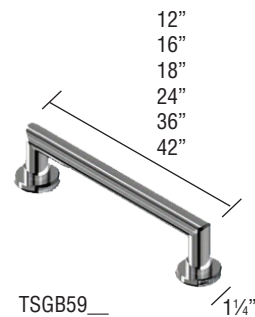

# 60" x 60" shower/tub walls EWK6060

	MODEL NO	DESCRIPTION
<b>A</b>	<b>EWK606072</b>	Back Wall (1 panel)
<b>B</b>	or	Left End Wall (1 panel)
<b>C</b>	<b>EWK606096</b>	Right End Wall (1 panel)
<b>D</b>		Inside Corner Trim (2 pcs.)
<b>E</b>	<b>EXK606024</b>	Extension Wall Kit (3 pcs)
<b>D</b>		Inside Corner Trim (2 pcs.)
<b>F</b>		Seam Joint Trim (2 pcs.)

EET Outside Edge Trim

ETT Outside Tile Edge Trim

EST Seam Trim

Solid Surface Trim Kits

EFIM Flat Inside Corner Trim

Grab Bars: BS, PS

TSGB59

Solid Surface Kits

ESSK8  
2 Shower Shelves

ESTK8  
2 Shower Shelves  
and Soap Dish

EWT36  
Window Trim Kit

EOTK Outside Edge Trim  
EOTTK Outside Tile Edge Trim