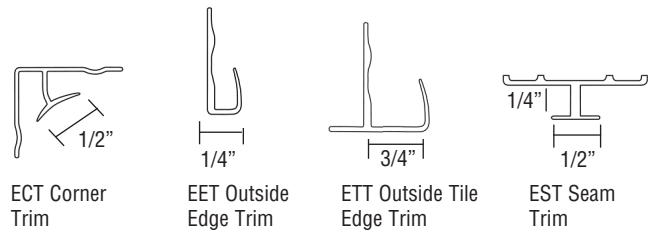

# 60" x 60" shower/tub walls EWK6060

	MODEL NO	DESCRIPTION
<b>A</b>	<b>EWK606072</b>	Back Wall (1 panel)
<b>B</b>	or	Left End Wall (1 panel)
<b>C</b>	<b>EWK606096</b>	Right End Wall (1 panel)
<b>D</b>		Inside Corner Trim (2 pcs.)
<b>E</b>	<b>EXK606024</b>	Extension Wall Kit (3 pcs)
<b>D</b>		Inside Corner Trim (2 pcs.)
<b>F</b>		Seam Joint Trim (2 pcs.)

## OPTIONS: STORAGE PODS

Available for on-site installation. Must be ordered separately. See Accessories Specification for further information.

STV Vertical Storage Pods

STH Horizontal Storage Pods

## OPTIONS: ACCESSORIES

Available for on-site installation. Must be ordered separately. See Accessories Specification for further information.

Colored Aluminum Trim Kits: 31 White, 38 Bisque, 39 Grey

ECT Corner Trim