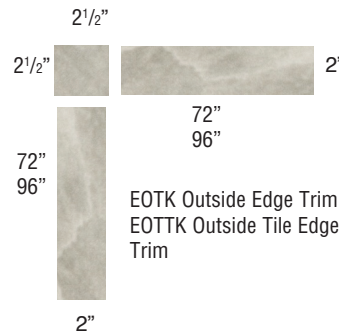

EET Outside Edge Trim

ETT Outside Tile Edge Trim

EST Seam Trim

Solid Surface Trim Kits

EFIM Flat Inside Corner Trim

Grab Bars: BS, PS

TSGB59

Solid Surface Kits

ESSK8  
2 Shower Shelves

ESTK8  
2 Shower Shelves  
and Soap Dish

EWT36  
Window Trim Kit

EOTK Outside Edge Trim  
EOTTK Outside Tile Edge Trim