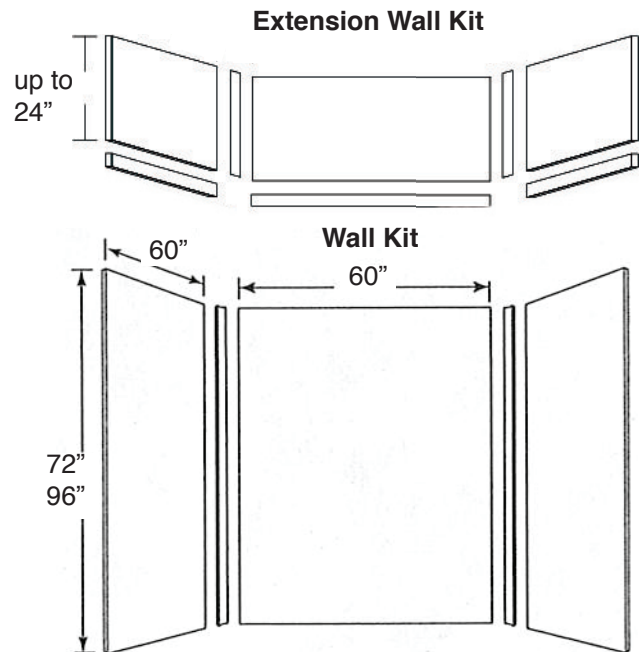

**FEATURES**

- 60" x 60" Shower/Tub Walls for new or existing construction.
- Thick 1/4" compression molded solid surface material for superior strength, beauty and easy cleaning.
- Easier to install than tile. Walls glue right over existing surface. Walls have a beveled outside edge and are trimmable for custom fit.
- EWK Wall Kits include three wall panels, two color coordinated inside corner trim pieces. Available in 72" and 96" panel height.
- EWKX Wall Kits include three 72" H wall panels, two color coordinated inside corner trim pieces, and EXK Extension Wall Kit that adds up to an additional 24" in height.
- 10 Year Limited Residential Warranty / 3 Year Commercial Warranty

**COLORS**

- 3 solid and 6 pattern colors.

**OPTIONS**

- Storage pods, grab bars, storage shelves, flat inside corner molding, colored aluminum trim, outside corner trims and window trim kit.

**Specified Model**

	SIZE	MODEL NO.	DESCRIPTION	Width	Depth	Height
<b>SHOWER WALL KITS</b>						
<input type="checkbox"/>	60" x 60" x 72"	EWK606072	Shower Wall Kit	60"	to 60"	72"
<input type="checkbox"/>	60" x 60" x 96"	EWK606096	Shower Wall Kit	60"	to 60"	96"
<input type="checkbox"/>	60" x 60" x 96"	EWKX606096	Shower Walls & Ext. Kit	60"	to 60"	96"
<b>OPTIONAL COMPONENTS</b>						
<input type="checkbox"/>	60" x 60" x 24"	EXK606024	Extension Wall Kit	60"	to 60"	to 24"

# 60" x 60" shower/tub walls EWK6060

	MODEL NO	DESCRIPTION
<b>A</b>	<b>EWK606072</b>	Back Wall (1 panel)
<b>B</b>	or	Left End Wall (1 panel)
<b>C</b>	<b>EWK606096</b>	Right End Wall (1 panel)
<b>D</b>		Inside Corner Trim (2 pcs.)
<b>E</b>	<b>EXK606024</b>	Extension Wall Kit (3 pcs)
<b>D</b>		Inside Corner Trim (2 pcs.)
<b>F</b>		Seam Joint Trim (2 pcs.)