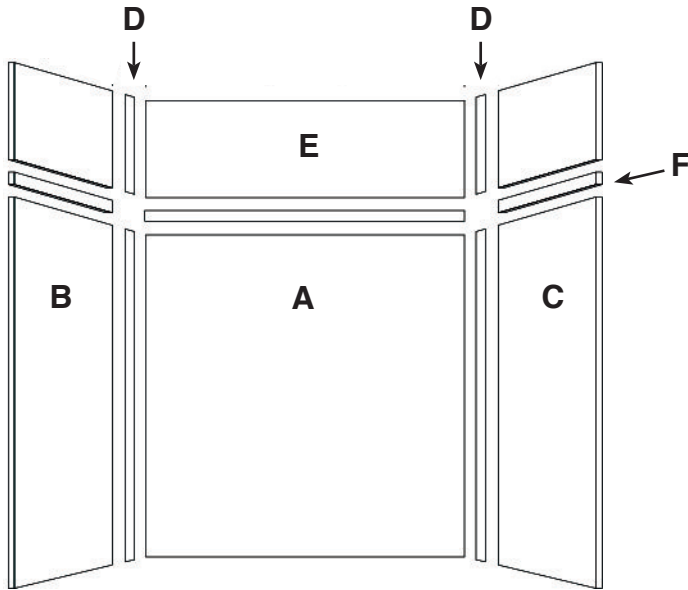

FEATURES

- 60" x 48" Shower/Tub Walls for new or existing construction.
- Thick 1/4" compression molded solid surface material for superior strength, beauty and easy cleaning.
- Easier to install than tile. Walls glue right over existing surface. Walls have a beveled outside edge and are trimmable for custom fit.
- EWK Wall Kits include three wall panels, and two color coordinated inside corner trim pieces. Available in 72" and 96" panel height.
- EWKX Wall Kits include three 72" H wall panels, two color coordinated inside corner trim pieces, and EXK Extension Wall Kit that adds up to an additional 24" in height.
- 10 Year Limited Residential Warranty / 3 Year Commercial Warranty

COLORS

- 3 solid and 6 pattern colors.

OPTIONS

- Storage pods, grab bars, storage shelves, flat inside corner molding, colored aluminum trim, outside corner trims and window trim kit.

Specified Model

	SIZE	MODEL NO.	DESCRIPTION	Width	Depth	Height
SHOWER WALL KITS						
<input type="checkbox"/>	60" x 48" x 72"	EWK604872	Shower Wall Kit	60"	to 48"	72"
<input type="checkbox"/>	60" x 48" x 96"	EWK604896	Shower Wall Kit	60"	to 48"	96"
<input type="checkbox"/>	60" x 48" x 96"	EWKX604896	Shower Walls & Ext. Kit	60"	to 48"	96"
OPTIONAL COMPONENTS						
<input type="checkbox"/>	60" x 48" x 24"	EXK604824	Extension Wall Kit	60"	to 48"	to 24"

60" x 48" shower/tub walls EWK6048

	MODEL NO	DESCRIPTION
A	EWK604872	Back Wall (1 panel)
B	or	Left End Wall (1 panel)
C	EWK604896	Right End Wall (1 panel)
D		Inside Corner Trim (2 pcs.)
E	EXK604824	Extension Wall Kit (3 pcs)
D		Inside Corner Trim (2 pcs.)
F		Seam Joint Trim (2 pcs.)