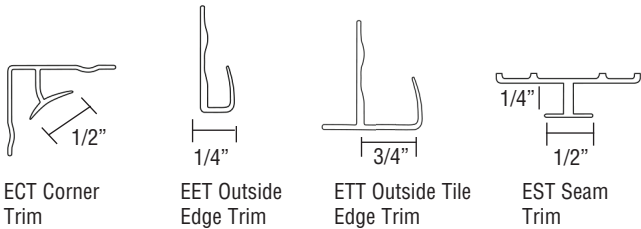

FEATURES

- 60" x 48" Shower/Tub Walls for new or existing construction.
- Thick 1/4" compression molded solid surface material for superior strength, beauty and easy cleaning.
- Easier to install than tile. Walls glue right over existing surface. Walls have a beveled outside edge and are trimmable for custom fit.
- EWK Wall Kits include three wall panels, and two color coordinated inside corner trim pieces. Available in 72" and 96" panel height.
- EWKX Wall Kits include three 72" H wall panels, two color coordinated inside corner trim pieces, and EXK Extension Wall Kit that adds up to an additional 24" in height.
- 10 Year Limited Residential Warranty / 3 Year Commercial Warranty

60" x 48" shower/tub walls EWK6048

	MODEL NO	DESCRIPTION
A	EWK604872	Back Wall (1 panel)
B	or	Left End Wall (1 panel)
C	EWK604896	Right End Wall (1 panel)
D		Inside Corner Trim (2 pcs.)
E	EXK604824	Extension Wall Kit (3 pcs)
D		Inside Corner Trim (2 pcs.)
F		Seam Joint Trim (2 pcs.)

OPTIONS: STORAGE PODS

Available for on-site installation. Must be ordered separately. See Accessories Specification for further information.

STV Vertical Storage Pods

STH Horizontal Storage Pods

OPTIONS: ACCESSORIES

Available for on-site installation. Must be ordered separately. See Accessories Specification for further information.

Colored Aluminum Trim Kits

ECT Corner Trim

EET Outside Edge Trim

ETT Outside Tile Edge Trim