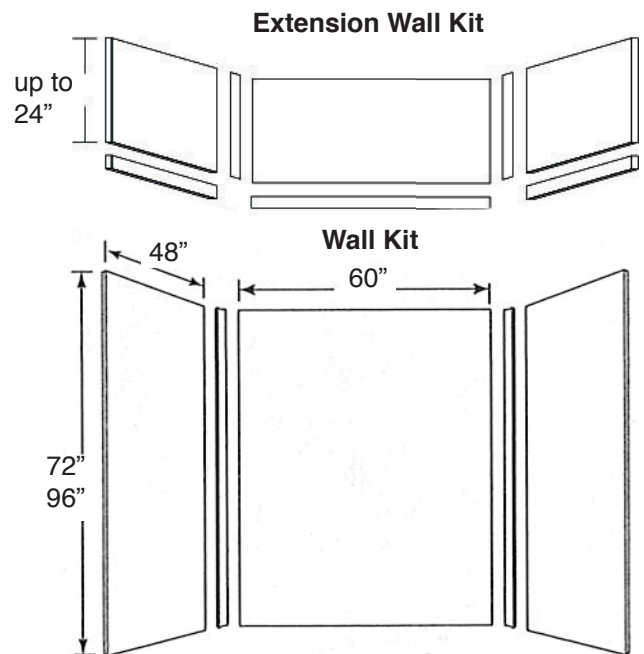

FEATURES

- 60" x 48" Shower/Tub Walls for new or existing construction.
- Thick 1/4" compression molded solid surface material for superior strength, beauty and easy cleaning.
- Easier to install than tile. Walls glue right over existing surface. Walls have a beveled outside edge and are trimmable for custom fit.
- EWK Wall Kits include three wall panels, and two color coordinated inside corner trim pieces. Available in 72" and 96" panel height.
- EWKX Wall Kits include three 72" H wall panels, two color coordinated inside corner trim pieces, and EXK Extension Wall Kit that adds up to an additional 24" in height.
- 10 Year Limited Residential Warranty / 3 Year Commercial Warranty

COLORS

- 3 solid and 6 pattern colors.

OPTIONS

- Storage pods, grab bars, storage shelves, flat inside corner molding, colored aluminum trim, outside corner trims and window trim kit.

Specified Model

	SIZE	MODEL NO.	DESCRIPTION	Width	Depth	Height
SHOWER WALL KITS						
<input type="checkbox"/>	60" x 48" x 72"	EWK604872	Shower Wall Kit	60"	to 48"	72"
<input type="checkbox"/>	60" x 48" x 96"	EWK604896	Shower Wall Kit	60"	to 48"	96"
<input type="checkbox"/>	60" x 48" x 96"	EWKX604896	Shower Walls & Ext. Kit	60"	to 48"	96"
OPTIONAL COMPONENTS						
<input type="checkbox"/>	60" x 48" x 24"	EXK604824	Extension Wall Kit	60"	to 48"	to 24"

60" x 48" shower/tub walls EWK6048

	MODEL NO	DESCRIPTION
A	EWK604872	Back Wall (1 panel)
B	or	Left End Wall (1 panel)
C	EWK604896	Right End Wall (1 panel)
D		Inside Corner Trim (2 pcs.)
E	EXK604824	Extension Wall Kit (3 pcs)
D		Inside Corner Trim (2 pcs.)
F		Seam Joint Trim (2 pcs.)