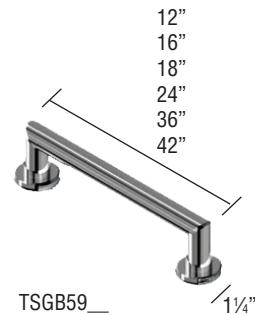

60" x 48" shower/tub walls EWK6048

	MODEL NO	DESCRIPTION
A	EWK604872	Back Wall (1 panel)
B	or	Left End Wall (1 panel)
C	EWK604896	Right End Wall (1 panel)
D		Inside Corner Trim (2 pcs.)
E	EXK604824	Extension Wall Kit (3 pcs)
D		Inside Corner Trim (2 pcs.)
F		Seam Joint Trim (2 pcs.)

EST Seam Trim

Solid Surface Trim Kits

EFIM Flat Inside Corner Trim

Grab Bars

TSGB59

Solid Surface Kits

ESSK8
2 Shower Shelves

ESTK8
2 Shower Shelves
and Soap Dish