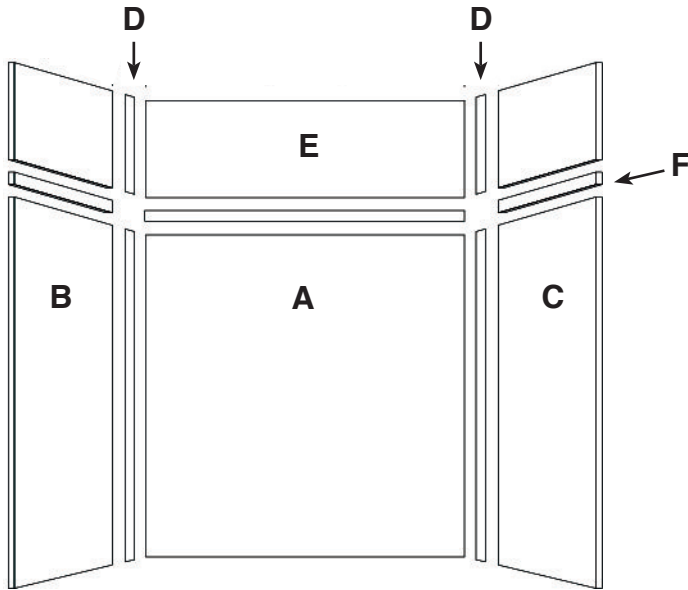

**FEATURES**

- 60" x 36" Shower/Tub Walls for new or existing construction.
- Thick 1/4" compression molded solid surface material for superior strength, beauty and easy cleaning.
- Easier to install than tile. Walls glue right over existing surface. Walls have a beveled outside edge and are trimmable for custom fit.
- EWK Wall Kits include three wall panels, and two color coordinated inside corner trim pieces. Available in 72" and 96" panel height.
- EWKX Wall Kits include three 72" H wall panels, two color coordinated inside corner trim pieces, and EXK Extension Wall Kit that adds up to an additional 24" in height.
- 10 Year Limited Residential Warranty / 3 Year Commercial Warranty

**COLORS**

- 3 solid and 6 pattern colors.

**OPTIONS**

- Storage pods, grab bars, storage shelves, flat inside corner molding, colored aluminum trim, outside corner trims and window trim kit.

EWK603672 shown with F6036 Shower Base

**Specified Model**

	SIZE	MODEL NO.	DESCRIPTION	Width	Depth	Height
<b>SHOWER WALL KITS</b>						
<input type="checkbox"/>	60" x 36" x 72"	EWK603672	Shower Wall Kit	60"	to 36"	72"
<input type="checkbox"/>	60" x 36" x 96"	EWK603696	Shower Wall Kit	60"	to 36"	96"
<input type="checkbox"/>	60" x 36" x 96"	EWKX603696	Shower Walls & Ext. Kit	60"	to 36"	96"
<b>OPTIONAL COMPONENTS</b>						
<input type="checkbox"/>	60" x 36" x 3"	F6036	Shower Base	60"	36"	3"
<input type="checkbox"/>	60" x 36" x 24"	EXK603624	Extension Wall Kit	60"	to 36"	to 24"

# 60" x 36" shower/tub walls EWK6036

	MODEL NO	DESCRIPTION
<b>A</b>	<b>EWK603672</b>	Back Wall (1 panel)
<b>B</b>	or	Left End Wall (1 panel)
<b>C</b>	<b>EWK603696</b>	Right End Wall (1 panel)
<b>D</b>		Inside Corner Trim (2 pcs.)
<b>E</b>	<b>EXK603624</b>	Extension Wall Kit (3 pcs)
<b>D</b>		Inside Corner Trim (2 pcs.)
<b>F</b>		Seam Joint Trim (2 pcs.)