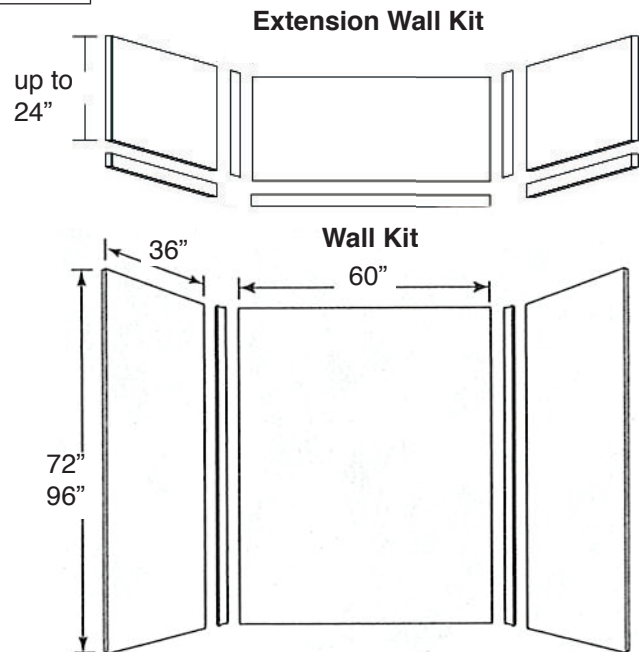

**FEATURES**

- 60" x 36" Shower/Tub Walls for new or existing construction.
- Thick 1/4" compression molded solid surface material for superior strength, beauty and easy cleaning.
- Easier to install than tile. Walls glue right over existing surface. Walls have a beveled outside edge and are trimmable for custom fit.
- EWK Wall Kits include three wall panels, and two color coordinated inside corner trim pieces. Available in 72" and 96" panel height.
- EWKX Wall Kits include three 72" H wall panels, two color coordinated inside corner trim pieces, and EXK Extension Wall Kit that adds up to an additional 24" in height.
- 10 Year Limited Residential Warranty / 3 Year Commercial Warranty

**COLORS**

- 3 solid and 6 pattern colors.

**OPTIONS**

- Storage pods, grab bars, storage shelves, flat inside corner molding, colored aluminum trim, outside corner trims and window trim kit.

EWK603672 shown with F6036 Shower Base

**Specified Model**

	SIZE	MODEL NO.	DESCRIPTION	Width	Depth	Height
<b>SHOWER WALL KITS</b>						
<input type="checkbox"/>	60" x 36" x 72"	EWK603672	Shower Wall Kit	60"	to 36"	72"
<input type="checkbox"/>	60" x 36" x 96"	EWK603696	Shower Wall Kit	60"	to 36"	96"
<input type="checkbox"/>	60" x 36" x 96"	EWKX603696	Shower Walls & Ext. Kit	60"	to 36"	96"
<b>OPTIONAL COMPONENTS</b>						
<input type="checkbox"/>	60" x 36" x 3"	F6036	Shower Base	60"	36"	3"
<input type="checkbox"/>	60" x 36" x 24"	EXK603624	Extension Wall Kit	60"	to 36"	to 24"

# 60" x 36" shower/tub walls EWK6036

	MODEL NO	DESCRIPTION
<b>A</b>	<b>EWK603672</b>	Back Wall (1 panel)
<b>B</b>	or	Left End Wall (1 panel)
<b>C</b>	<b>EWK603696</b>	Right End Wall (1 panel)
<b>D</b>		Inside Corner Trim (2 pcs.)
<b>E</b>	<b>EXK603624</b>	Extension Wall Kit (3 pcs)
<b>D</b>		Inside Corner Trim (2 pcs.)
<b>F</b>		Seam Joint Trim (2 pcs.)