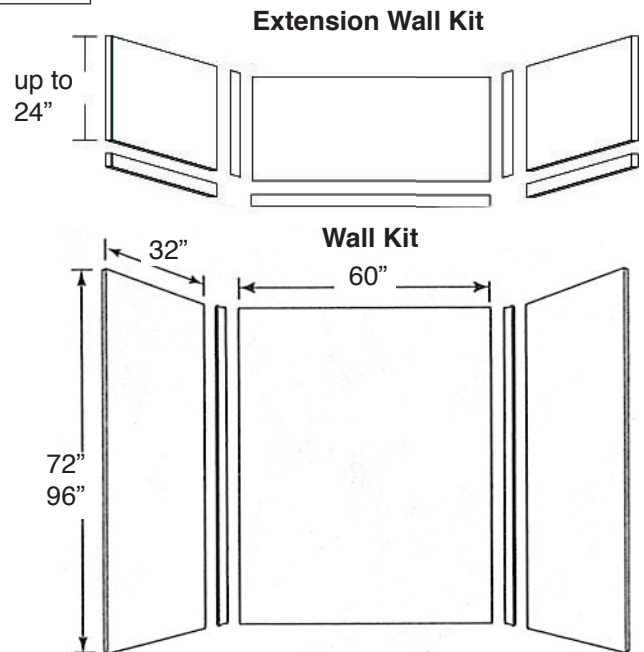

FEATURES

- 60" x 32" Shower/Tub Walls for new or existing construction.
- Thick 1/4" compression molded solid surface material for superior strength, beauty and easy cleaning.
- Easier to install than tile. Walls glue right over existing surface. Walls have a beveled outside edge and are trimmable for custom fit.
- EWK Wall Kits include three wall panels, and two color coordinated inside corner trim pieces. Available in 72" and 96" panel height.
- EWKX Wall Kits include three 72" H wall panels, two color coordinated inside corner trim pieces, and EXK Extension Wall Kit that adds up to an additional 24" in height.
- 10 Year Limited Residential Warranty / 3 Year Commercial Warranty

COLORS

- 3 solid and 6 pattern colors.

OPTIONS

- Storage pods, grab bars, storage shelves, flat inside corner molding, colored aluminum trim, outside corner trims and window trim kit.

EWK603272 shown with F6032L Shower Base

Specified Model

	SIZE	MODEL NO.	DESCRIPTION	Width	Depth	Height
SHOWER WALL KITS						
<input type="checkbox"/>	60" x 32" x 72"	EWK603272	Shower Wall Kit	60"	to 32"	72"
<input type="checkbox"/>	60" x 32" x 96"	EWK603296	Shower Wall Kit	60"	to 32"	96"
<input type="checkbox"/>	60" x 32" x 96"	EWKX603296	Shower Walls & Ext. Kit	60"	to 32"	96"
OPTIONAL COMPONENTS						
<input type="checkbox"/>	60" x 32" x 3"	F6032L/R	Shower Base	60"	32"	3"
<input type="checkbox"/>	60" x 32" x 24"	EXK603224	Extension Wall Kit	60"	to 32"	to 24"

60" x 32" shower/tub walls EWK6032

	MODEL NO	DESCRIPTION
A	EWK603272	Back Wall (1 panel)
B	or	Left End Wall (1 panel)
C	EWK603296	Right End Wall (1 panel)
D		Inside Corner Trim (2 pcs.)
E	EXK603224	Extension Wall Kit (3 pcs)
D		Inside Corner Trim (2 pcs.)
F		Seam Joint Trim (2 pcs.)