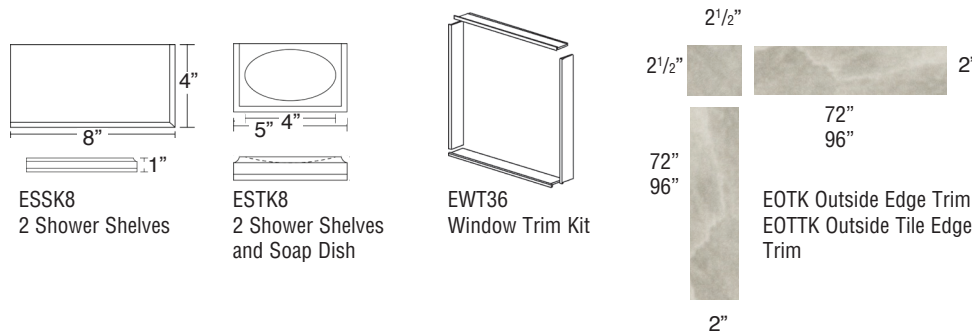

EST Seam Trim

Solid Surface Trim Kits

EFIM Flat Inside Corner Trim

Grab Bars

TSGB59

Solid Surface Kits

ESSK8
2 Shower Shelves

ESTK8
2 Shower Shelves
and Soap Dish