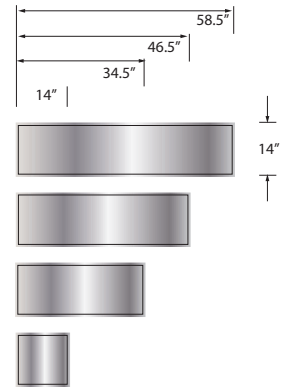

STH Horizontal Storage Pods

OPTIONS: ACCESSORIES

Available for on-site installation. Must be ordered separately. See Accessories Specification for further information.