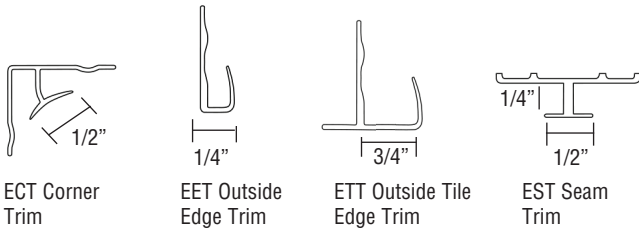

60" x 32" shower/tub walls EWK6032

	MODEL NO	DESCRIPTION
A	EWK603272	Back Wall (1 panel)
B	or	Left End Wall (1 panel)
C	EWK603296	Right End Wall (1 panel)
D		Inside Corner Trim (2 pcs.)
E	EXK603224	Extension Wall Kit (3 pcs)
D		Inside Corner Trim (2 pcs.)
F		Seam Joint Trim (2 pcs.)

OPTIONS: STORAGE PODS

Available for on-site installation. Must be ordered separately. See Accessories Specification for further information.

STV Vertical Storage Pods

STH Horizontal Storage Pods

OPTIONS: ACCESSORIES

Available for on-site installation. Must be ordered separately. See Accessories Specification for further information.

Colored Aluminum Trim Kits

ECT Corner Trim

EET Outside Edge Trim

ETT Outside Tile Edge Trim