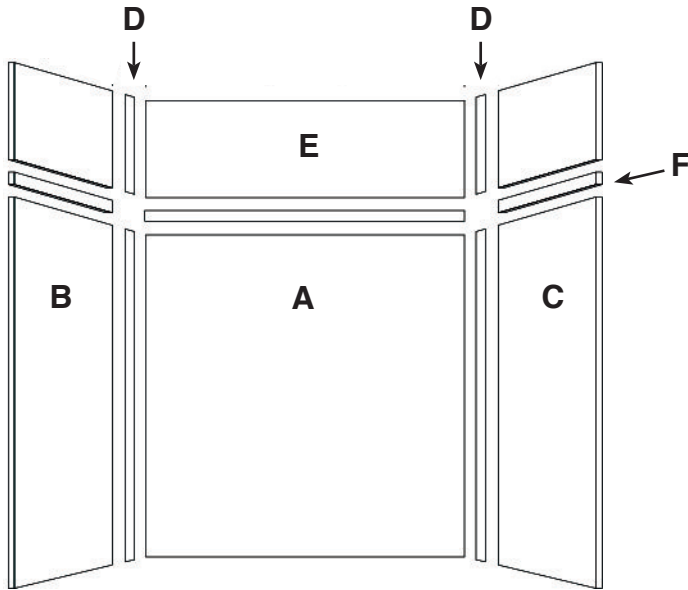

FEATURES

- 60" x 32" Shower/Tub Walls for new or existing construction.
- Thick 1/4" compression molded solid surface material for superior strength, beauty and easy cleaning.
- Easier to install than tile. Walls glue right over existing surface. Walls have a beveled outside edge and are trimmable for custom fit.
- EWK Wall Kits include three wall panels, and two color coordinated inside corner trim pieces. Available in 72" and 96" panel height.
- EWKX Wall Kits include three 72" H wall panels, two color coordinated inside corner trim pieces, and EXK Extension Wall Kit that adds up to an additional 24" in height.
- 10 Year Limited Residential Warranty / 3 Year Commercial Warranty

COLORS

- 3 solid and 6 pattern colors.

OPTIONS

- Storage pods, grab bars, storage shelves, flat inside corner molding, colored aluminum trim, outside corner trims and window trim kit.

EWK603272 shown with F6032L Shower Base

Specified Model

	SIZE	MODEL NO.	DESCRIPTION	Width	Depth	Height
SHOWER WALL KITS						
<input type="checkbox"/>	60" x 32" x 72"	EWK603272	Shower Wall Kit	60"	to 32"	72"
<input type="checkbox"/>	60" x 32" x 96"	EWK603296	Shower Wall Kit	60"	to 32"	96"
<input type="checkbox"/>	60" x 32" x 96"	EWKX603296	Shower Walls & Ext. Kit	60"	to 32"	96"
OPTIONAL COMPONENTS						
<input type="checkbox"/>	60" x 32" x 3"	F6032L/R	Shower Base	60"	32"	3"
<input type="checkbox"/>	60" x 32" x 24"	EXK603224	Extension Wall Kit	60"	to 32"	to 24"

60" x 32" shower/tub walls EWK6032

	MODEL NO	DESCRIPTION
A	EWK603272	Back Wall (1 panel)
B	or	Left End Wall (1 panel)
C	EWK603296	Right End Wall (1 panel)
D		Inside Corner Trim (2 pcs.)
E	EXK603224	Extension Wall Kit (3 pcs)
D		Inside Corner Trim (2 pcs.)
F		Seam Joint Trim (2 pcs.)