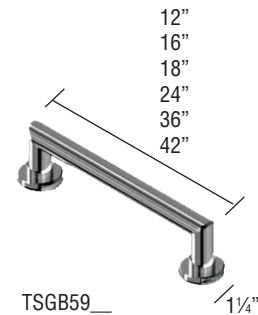

60" x 32" shower/tub walls EWK6032

	MODEL NO	DESCRIPTION
A	EWK603272	Back Wall (1 panel)
B	or	Left End Wall (1 panel)
C	EWK603296	Right End Wall (1 panel)
D		Inside Corner Trim (2 pcs.)
E	EXK603224	Extension Wall Kit (3 pcs)
D		Inside Corner Trim (2 pcs.)
F		Seam Joint Trim (2 pcs.)

EST Seam Trim

Solid Surface Trim Kits

EFIM Flat Inside Corner Trim

Grab Bars

TSGB59

Solid Surface Kits

ESSK8
2 Shower Shelves

ESTK8
2 Shower Shelves
and Soap Dish