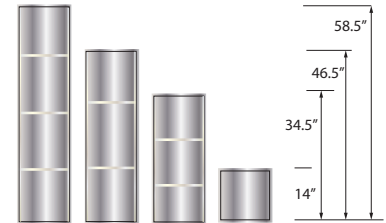

STV Vertical Storage Pods