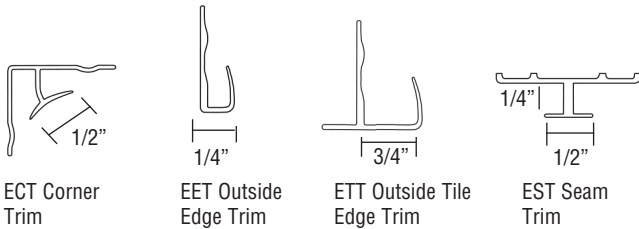

FEATURES

- 48" x 36" Shower Walls for new or existing construction.
- Thick 1/4" compression molded solid surface material for superior strength, beauty and easy cleaning.
- Easier to install than tile. Walls glue right over existing surface. Walls have a beveled outside edge and are trimmable for custom fit.
- EWK Wall Kits include three wall panels, and two color coordinated inside corner trim pieces. Available in 72" and 96" panel height.
- EWKX Wall Kits include three 72" H wall panels, two color coordinated inside corner trim pieces, and EXK Extension Wall Kit that adds up to an additional 24" in height.
- 10 Year Limited Residential Warranty / 3 Year Commercial Warranty

48" x 36" shower walls EWK4836

	MODEL NO	DESCRIPTION
A	EWK483672	Back Wall (1 panel)
B	or	Left End Wall (1 panel)
C	EWK483696	Right End Wall (1 panel)
D		Inside Corner Trim (2 pcs.)
E	EXK483624	Extension Wall Kit (3 pcs)
D		Inside Corner Trim (2 pcs.)
F		Seam Joint Trim (2 pcs.)

OPTIONS: STORAGE PODS

Available for on-site installation. Must be ordered separately. See Accessories Specification for further information.

STV Vertical Storage Pods

STH Horizontal Storage Pods

OPTIONS: ACCESSORIES

Available for on-site installation. Must be ordered separately. See Accessories Specification for further information.

Colored Aluminum Trim Kits

Solid Surface Kits

Solid Surface Trim Kits

EFIM Flat Inside Corner Trim