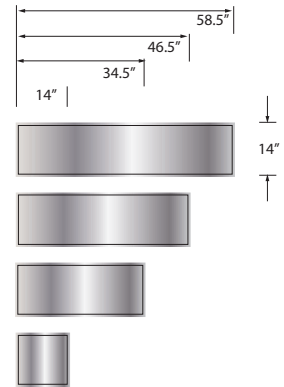

STH Horizontal Storage Pods