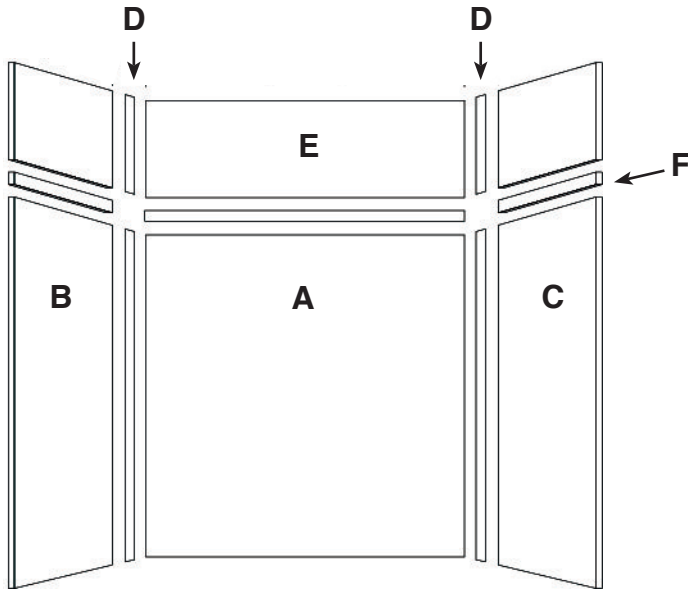

48" x 36" shower walls EWK4836

	MODEL NO	DESCRIPTION
A	EWK483672	Back Wall (1 panel)
B	or	Left End Wall (1 panel)
C	EWK483696	Right End Wall (1 panel)
D		Inside Corner Trim (2 pcs.)
E	EXK483624	Extension Wall Kit (3 pcs)
D		Inside Corner Trim (2 pcs.)
F		Seam Joint Trim (2 pcs.)

OPTIONS: STORAGE PODS

Available for on-site installation. Must be ordered separately. See Accessories Specification for further information.