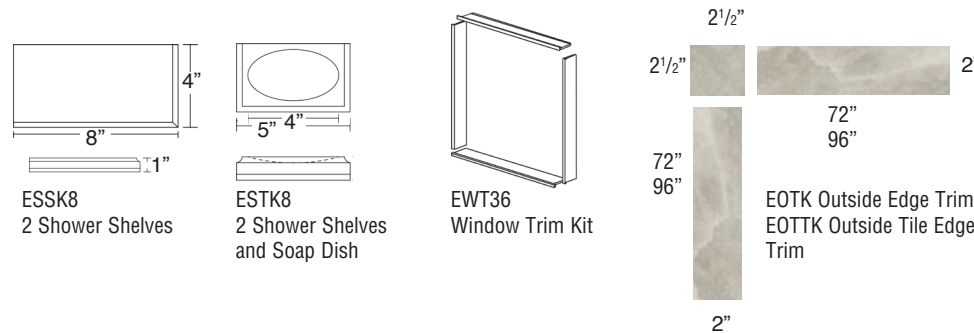

Solid Surface Kits