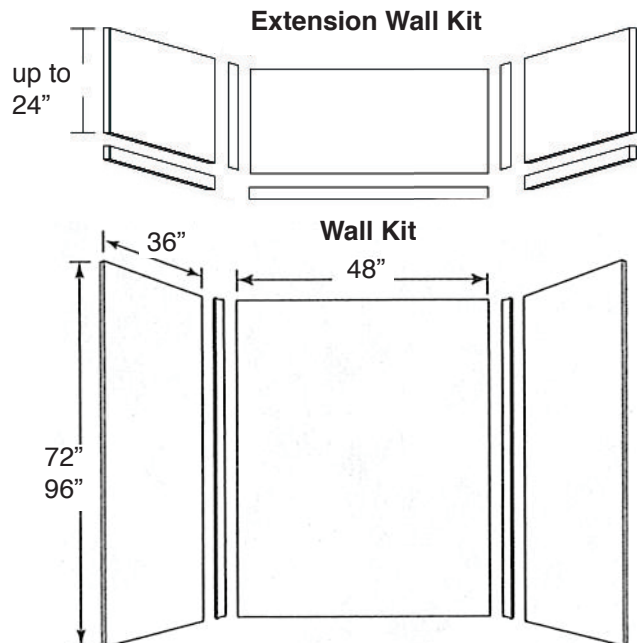

FEATURES

- 48" x 36" Shower Walls for new or existing construction.
- Thick 1/4" compression molded solid surface material for superior strength, beauty and easy cleaning.
- Easier to install than tile. Walls glue right over existing surface. Walls have a beveled outside edge and are trimmable for custom fit.
- EWK Wall Kits include three wall panels, and two color coordinated inside corner trim pieces. Available in 72" and 96" panel height.
- EWKX Wall Kits include three 72" H wall panels, two color coordinated inside corner trim pieces, and EXK Extension Wall Kit that adds up to an additional 24" in height.
- 10 Year Limited Residential Warranty / 3 Year Commercial Warranty

COLORS

- 3 solid and 6 pattern colors.

OPTIONS

- Storage pods, grab bars, storage shelves, flat inside corner molding, colored aluminum trim, outside corner trims and window trim kit.

EXPRESSIONS

Specified Model

	SIZE	MODEL NO.	DESCRIPTION	Width	Depth	Height
SHOWER WALL KITS						
☐	48" x 36" x 72"	EWK483672	Shower Wall Kit	48"	to 36"	72"
☐	48" x 36" x 96"	EWK483696	Shower Wall Kit	48"	to 36"	96"
☐	48" x 36" x 96"	EWKX483696	Shower Walls & Ext. Kit	48"	to 36"	96"
OPTIONAL COMPONENTS						
☐	48" x 36" x 24"	EXK483624	Extension Wall Kit	48"	to 36"	to 24"

To Be Specified: Color

	Shower Walls Solid Colors	Color-Coordinated Inside Corner Trim
☐	31 White	31 White
☐	38 Bisque	38 Bisque
☐	39 Grey	39 Grey
	Pattern Colors	
☐	41 Bianca	31 White
☐	42 Dover Stone	39 Grey
☐	43 Sorrento	38 Bisque
☐	44 Sea Fog	39 Grey
☐	45 Bleached Oak	38 Bisque
☐	46 Cameo	38 Bisque