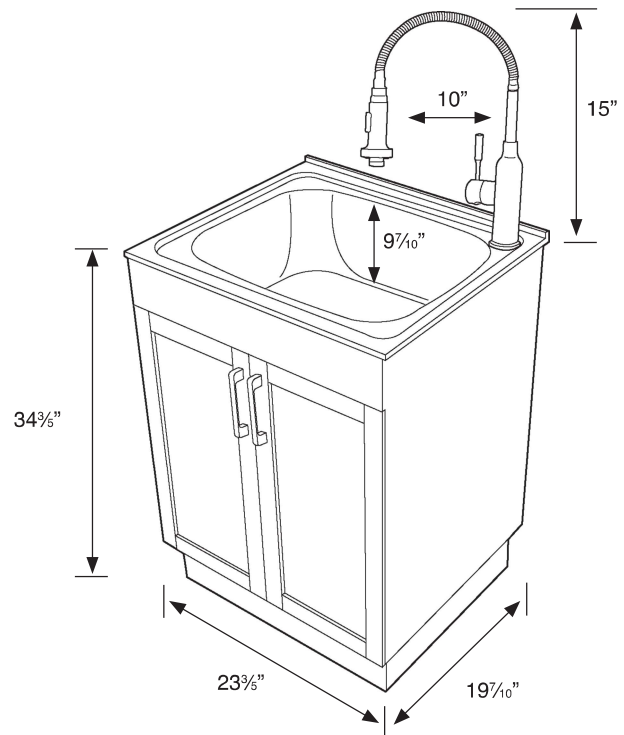

LAUNDRY SINK CABINET with Stainless Steel Sink & High Arc Faucet TC-2420-WC

FEATURES:

- Complete laundry cabinet with stainless steel sink top and high arc articulating faucet.
- Pre-assembled cabinet provides time saving set-up right out of the carton. Particle board cabinet in white high gloss pvc laminate finish. Shaker style mdf doors with slow closing hinges for quiet, gentle operation. Door hardware included.
- Stainless steel high arc single lever faucet. Ceramic disc. 1.8 gpm. Flexible arm with aerator, spray head and garden hose adapter.
- 18 gauge stainless steel top with 9.7" deep sink and integral backsplash. 30% heavier than most sinks, professional grade for years of service.
- Includes stainless steel basket strainer and flexible 3/8" braided supplies.
- Easy to assemble and install.
- 1 Year Ltd. Warranty.

Specified Model

Model No.				
COMPLETE LAUNDRY CABINET KIT				
<input type="checkbox"/>	TC-2420-WC	Laundry Cabinet, Sink Top and Faucet		
		Width	Depth	Height
	Laundry Cabinet	23 ³ / ₅ "	19 ⁷ / ₁₀ "	34 ³ / ₅ "
	Sink Top	23 ³ / ₅ "	19 ⁷ / ₁₀ "	9 ⁷ / ₁₀ "
	Faucet	10"		15"