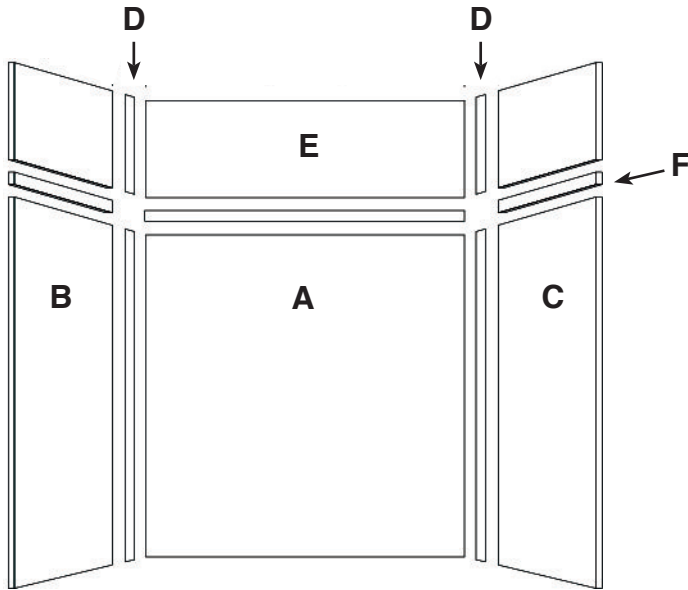

36" x 36" shower walls EWK3636

	MODEL NO	DESCRIPTION
A	EWK363672	Back Wall (1 panel)
B	or	Left End Wall (1 panel)
C	EWK363696	Right End Wall (1 panel)
D		Inside Corner Trim (2 pcs.)
E	EXK363624	Extension Wall Kit (3 pcs)
D		Inside Corner Trim (2 pcs.)
F		Seam Joint Trim (2 pcs.)

OPTIONS: STORAGE PODS

Available for on-site installation. Must be ordered separately. See Accessories Specification for further information.