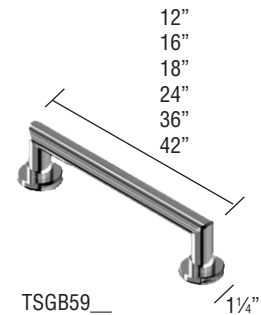

36" x 36" shower walls EWK3636

	MODEL NO	DESCRIPTION
A	EWK363672	Back Wall (1 panel)
B	or	Left End Wall (1 panel)
C	EWK363696	Right End Wall (1 panel)
D		Inside Corner Trim (2 pcs.)
E	EXK363624	Extension Wall Kit (3 pcs)
D		Inside Corner Trim (2 pcs.)
F		Seam Joint Trim (2 pcs.)

OPTIONS: STORAGE PODS

Available for on-site installation. Must be ordered separately. See Accessories Specification for further information.

OPTIONS: ACCESSORIES

Available for on-site installation. Must be ordered separately. See Accessories Specification for further information.

Colored Aluminum Trim Kits

Solid Surface Trim Kits

Grab Bars

Solid Surface Kits