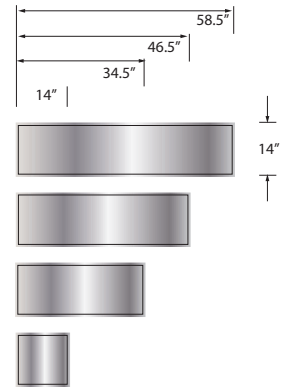

STH Horizontal Storage Pods