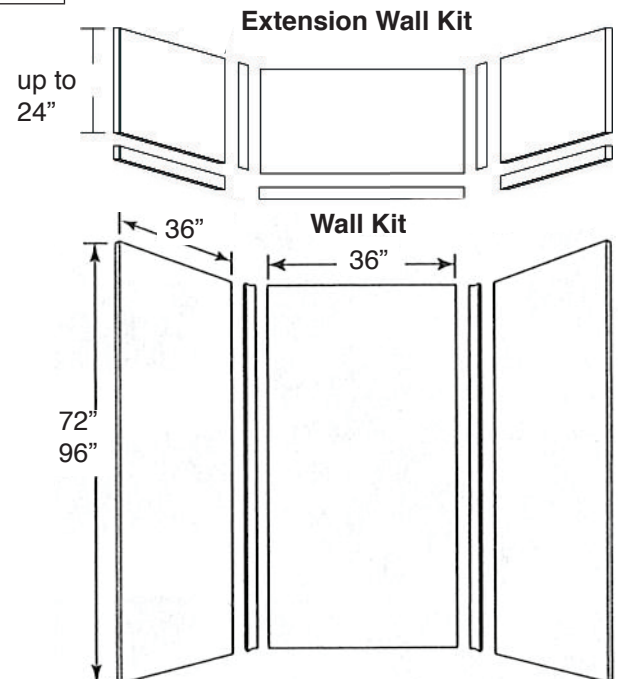

FEATURES

- 36" x 36" Shower Walls for new or existing construction.
- Thick 1/4" compression molded solid surface material for superior strength, beauty and easy cleaning.
- Easier to install than tile. Walls glue right over existing surface. Walls have a beveled outside edge and are trimmable for custom fit.
- EWK Wall Kits include three wall panels, and two color coordinated inside corner trim pieces. Available in 72" and 96" panel height.
- EWKX Wall Kits include three 72" H wall panels, two color coordinated inside corner trim pieces, and EXK Extension Wall Kit that adds up to an additional 24" in height.
- 10 Year Limited Residential Warranty / 3 Year Commercial Warranty

COLORS

- 3 solid and 6 pattern colors.

OPTIONS

- Storage pods, grab bars, storage shelves, flat inside corner molding, colored aluminum trim, outside corner trims and window trim kit.
- Shower base with concealed drain.

Specified Model

	SIZE	MODEL NO.	DESCRIPTION	Width	Depth	Height
SHOWER WALL KITS						
☐	36" x 36" x 72"	EWK363672	Shower Wall Kit	36"	36"	72"
☐	36" x 36" x 96"	EWK363696	Shower Wall Kit	36"	36"	96"
☐	36" x 36" x 96"	EWKX363696	Shower Walls & Ext. Kit	36"	36"	96"
OPTIONAL COMPONENTS						
☐	36" x 36" x 3"	F3636	Shower Base	36"	36"	3"
☐	36" x 36" x 24"	EXK363624	Extension Wall Kit	36"	36"	to 24"

EXPRESSIONS

To Be Specified: Color

	Shower Walls Solid Colors	Color-Coordinated Inside Corner Trim
☐	31 White	31 White
☐	38 Bisque	38 Bisque
☐	39 Grey	39 Grey
	Pattern Colors	
☐	41 Bianca	31 White
☐	42 Dover Stone	39 Grey
☐	43 Sorento	38 Bisque
☐	44 Sea Fog	39 Grey
☐	45 Bleached Oak	38 Bisque
☐	46 Cameo	38 Bisque