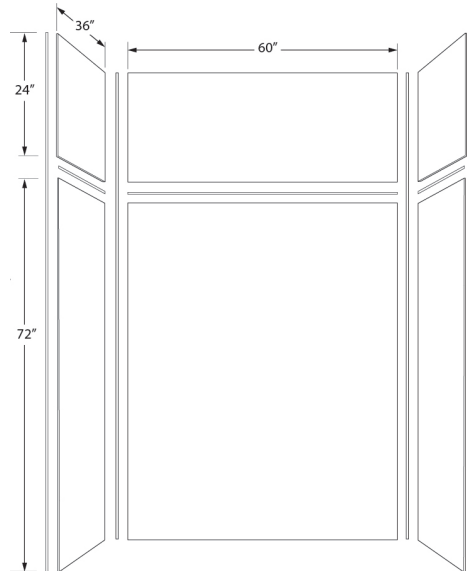

PATTERNS & COLORS

- 3"x 8" Subway Tile in White
- 12"x 24" Vertical Tile in White and Dark Grey
- Herringbone Tile in White and Dark Grey
- Hexagon Tile in Gloss White

OPTIONS

- Storage pods & caddies, grab bars, storage shelves, shower seats & benches are available to coordinate with the walls.

Prodigy®

Specified Model:

	SIZE	MODEL NO.	Width	Depth	Height	Weight(lbs)
SHOWER WALL KITS 72"						
<input type="checkbox"/>	60" x 36" x 72"	PWK603672	60"	36"	72"	106
SHOWER WALL KITS 96"						
<input type="checkbox"/>	60" x 36" x 96"	PWK603696	60"	36"	96"	126

Transition Wall Kits Specified Model:

	SIZE	MODEL NO.	Width	Depth	Height	Weight(lbs)
TRANSITION SHOWER WALL KIT 72"/24"						
<input type="checkbox"/>	60"x36"x72"/24"	PWKX60367224	60"	36"	72"	126
TRANSITION SHOWER WALL KIT 84"/12"						
<input type="checkbox"/>	60"x36"x84"/12"	PWKX60368412	60"	36"	84"	126

PWK603672
PWK603696

Transition Wall Kit
PWKX60367224

Transition Wall Kit
PWKX60368412

Single Panel Specified Model:

	SIZE	MODEL NO.	DESCRIPTION	Width	Height	Weight(lbs)
SHOWER WALL SINGLE PANEL 96"						
<input type="checkbox"/>	36" x 96"	PW3696	Shower Wall	36"	96"	35
<input type="checkbox"/>	60" x 96"	PW6096	Shower Wall	60"	96"	59
SHOWER WALL PANEL 96" (10 PACK)						
<input type="checkbox"/>	36" x 96"	PW369610	Shower Wall	36"	96"	350
<input type="checkbox"/>	60" x 96"	PW609610	Shower Wall	60"	96"	590