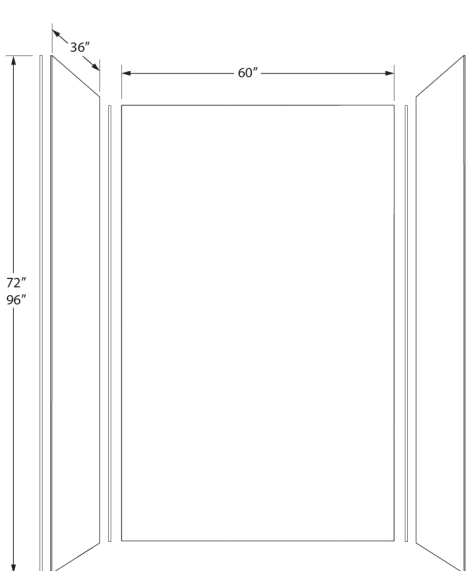

PATTERNS & COLORS

- 3"x 8" Subway Tile in White
- 12"x 24" Vertical Tile in White and Dark Grey
- Herringbone Tile in White and Dark Grey
- Hexagon Tile in Gloss White

OPTIONS

- Storage pods & caddies, grab bars, storage shelves, shower seats & benches are available to coordinate with the walls.

Prodigy®

Specified Model:

	SIZE	MODEL NO.	Width	Depth	Height	Weight(lbs)
SHOWER WALL KITS 72"						
<input type="checkbox"/>	60" x 36" x 72"	PWK603672	60"	36"	72"	106
SHOWER WALL KITS 96"						
<input type="checkbox"/>	60" x 36" x 96"	PWK603696	60"	36"	96"	126

Transition Wall Kits Specified Model:

	SIZE	MODEL NO.	Width	Depth	Height	Weight(lbs)
TRANSITION SHOWER WALL KIT 72"/24"						
<input type="checkbox"/>	60"x36"x72"/24"	PWKX60367224	60"	36"	72"	126
TRANSITION SHOWER WALL KIT 84"/12"						
<input type="checkbox"/>	60"x36"x84"/12"	PWKX60368412	60"	36"	84"	126

PWK603672
PWK603696

Transition Wall Kit
PWKX60367224

Transition Wall Kit
PWKX60368412

Single Panel Specified Model:

	SIZE	MODEL NO.	DESCRIPTION	Width	Height	Weight(lbs)
SHOWER WALL SINGLE PANEL 96"						
<input type="checkbox"/>	36" x 96"	PW3696	Shower Wall	36"	96"	35
<input type="checkbox"/>	60" x 96"	PW6096	Shower Wall	60"	96"	59
SHOWER WALL PANEL 96" (10 PACK)						
<input type="checkbox"/>	36" x 96"	PW369610	Shower Wall	36"	96"	350
<input type="checkbox"/>	60" x 96"	PW609610	Shower Wall	60"	96"	590