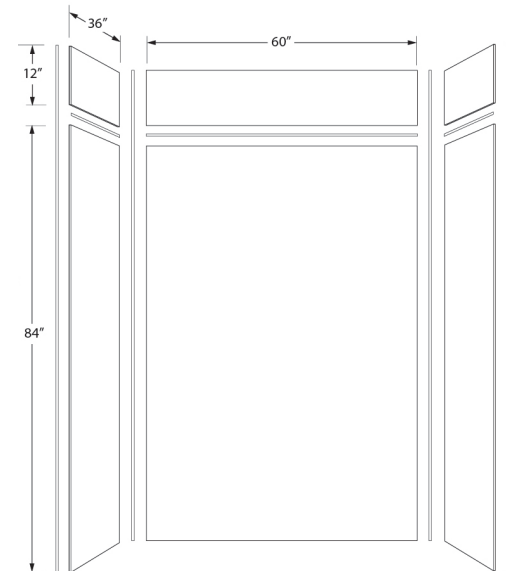

PATTERNS & COLORS

- 3"x 8" Subway Tile in White
- 12"x 24" Vertical Tile in White and Dark Grey
- Herringbone Tile in White and Dark Grey
- Hexagon Tile in Gloss White

OPTIONS

- Storage pods & caddies, grab bars, storage shelves, shower seats & benches are available to coordinate with the walls.

Prodigy®

Specified Model:

	SIZE	MODEL NO.	Width	Depth	Height	Weight(lbs)
SHOWER WALL KITS 72"						
<input type="checkbox"/>	60" x 36" x 72"	PWK603672	60"	36"	72"	106
SHOWER WALL KITS 96"						
<input type="checkbox"/>	60" x 36" x 96"	PWK603696	60"	36"	96"	126

Transition Wall Kits Specified Model:

	SIZE	MODEL NO.	Width	Depth	Height	Weight(lbs)
TRANSITION SHOWER WALL KIT 72"/24"						
<input type="checkbox"/>	60"x36"x72"/24"	PWKX60367224	60"	36"	72"	126
TRANSITION SHOWER WALL KIT 84"/12"						
<input type="checkbox"/>	60"x36"x84"/12"	PWKX60368412	60"	36"	84"	126

PWK603672
PWK603696

Transition Wall Kit
PWKX60367224

Transition Wall Kit
PWKX60368412

Single Panel Specified Model:

	SIZE	MODEL NO.	DESCRIPTION	Width	Height	Weight(lbs)
SHOWER WALL SINGLE PANEL 96"						
<input type="checkbox"/>	36" x 96"	PW3696	Shower Wall	36"	96"	35
<input type="checkbox"/>	60" x 96"	PW6096	Shower Wall	60"	96"	59
SHOWER WALL PANEL 96" (10 PACK)						
<input type="checkbox"/>	36" x 96"	PW369610	Shower Wall	36"	96"	350
<input type="checkbox"/>	60" x 96"	PW609610	Shower Wall	60"	96"	590