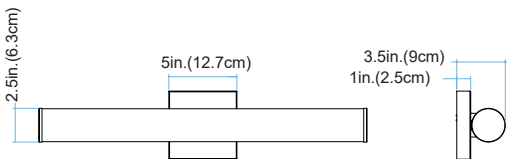

TRANS GLOBE
L I G H T I N G

(818) 768-5511
(800) 446-9092
hello@tglighting.com
USA

Job Type :
Job Name :
Company :
Quantity :

LED-22564 Lumina

Finish	Black
Finish Code	BK
Fixture Dimensions	24.0W x 5H x 3.5D
Bulb Type	LED
Voltage	120
Fixture Material	Metal
Location Rating	Damp
Total Lumens	1875
Delivered Lumens	1500
Color temp	3000k
Dimmable	Yes
Dimming	10-100%
Shade Type	White Frosted Acrylic
Illumination Direction	Ambient
Mounting	Horizontally and Vertically

BN
Brushed Nickel

TOP VIEW

LENGTH: 24in. (61.2cm)
HEIGHT: 5in. (12.7cm)
DEPTH: 3.5in. (9cm)

FRONT VIEW

SIDE VIEW