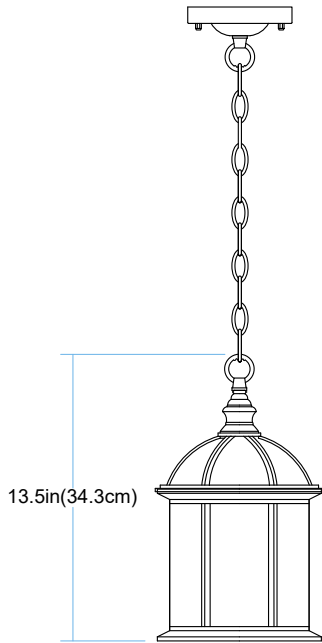

TOP VIEW

LENGTH: 8.1in(20.5cm)  
HEIGHT: 17.5in(44.5cm) to 52.5in(133cm)  
DIAMETER: 7in(17.8cm)

FRONT VIEW

SIDE VIEW