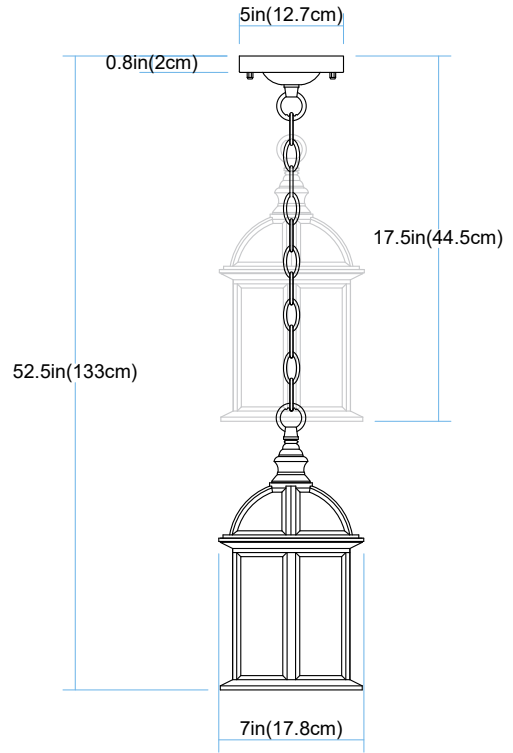

TOP VIEW

LENGTH: 8.1in(20.5cm)  
HEIGHT: 17.5in(44.5cm) to 52.5in(133cm)  
DIAMETER: 7in(17.8cm)

FRONT VIEW

SIDE VIEW