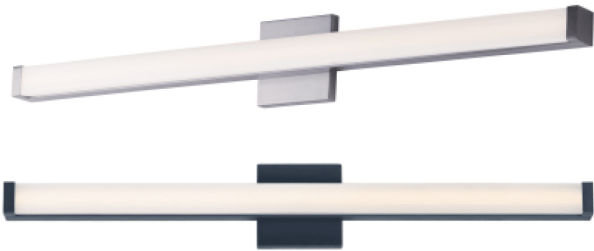

## LED-22466

### LED Vanity

Width (in): 36

Height (in): 1.75

Depth (in): 2.25

Glass Type: Frosted

Bulb Type: LED

Color Temp: 3000k

Lumens: 2300

CRI ≥ 90

Wattage: 24

Finish Shown: Black (BK), Brushed Nickel (BN)

Available Finishes: Black (BK), Brushed Nickel (BN)

UL Listed: Damp

Country of Origin: China

Material: Metal, Glass, Electrical

Job Name: