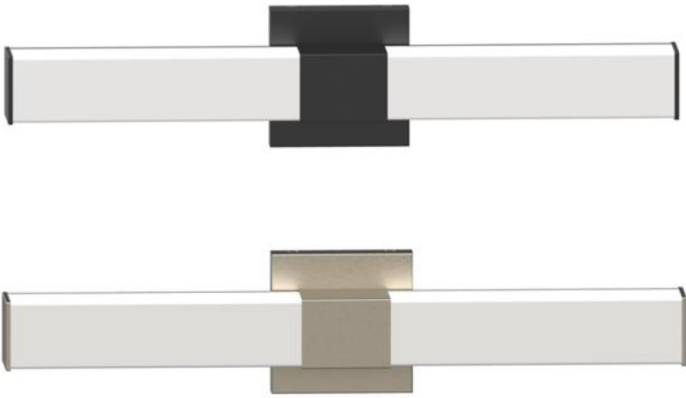

Globe Lighting

LED-22444

LED LINEAR VANITY-24" SQUARE

Width (in): 24.015

Height (in): 5.00

Depth (in): 3.622

Glass Type: White Acrylic

Bulb Type: LED

Color Temp: 3000k

Lumens: 1600

CRI ≥ 90

Wattage: 20

Finish Shown: Black (BK), Brushed Nickel (BN)

Available Finishes: Black (BK), Brushed Nickel (BN)

UL Listed: Damp

Country of Origin: China

Material: Metal, Glass, Electrical

Job Name:

Job Type:

Contact:

Fixture Location:

Quantity:

Additional Notes:

Shipping Box	Width	Height	Depth	Ship Wt	Method	Oversize	Case QTY

28104 Witherspoon Pkwy | Valencia, CA 91355

TEL (818) 768-5511 | FAX (818) 768-2326

www.tglighting.com