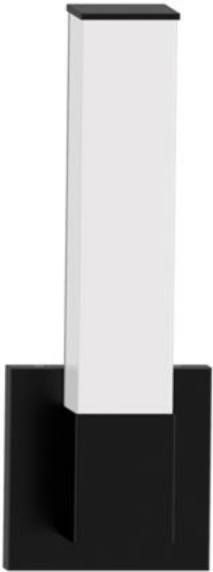

Globe Lighting

LED-22440

LED WALL SCONCE-14" SQUARE

Width (in): 14.015

Height (in): 5.00

Depth (in): 3.622

Glass Type: White Acrylic

Bulb Type: LED

Color Temp: 3000k

Lumens: 1000

CRI \geq 90

Wattage: 15

Finish Shown: Black (BK), Brushed Nickel (BN)

Available Finishes: Black (BK), Brushed Nickel (BN)

UL Listed: Damp

Country of Origin: China