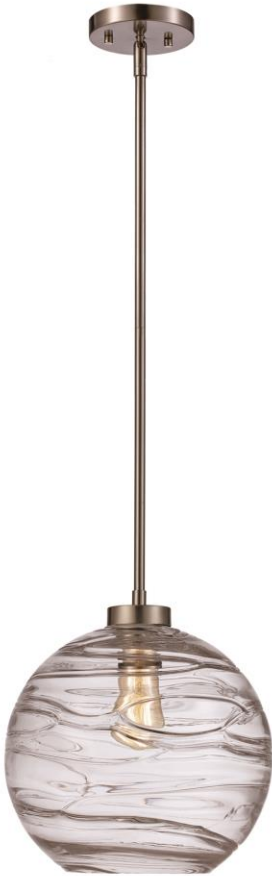

## PND-2153

### Pendant

Width (in): 12

Height (in): 11-49.75

Depth (in): 12

Glass Type: Clear/Pattern

Bulb Type: Medium base

Number of Bulbs: 1

Wattage: 60

Finish Shown: Brushed Nickel

Available Finishes: Brushed Nickel (BN)

UL Listed: Dry

Country of Origin: China

Material: Metal, Glass, Electrical

- Adjustable hanging length

Job Name:

Job Type: