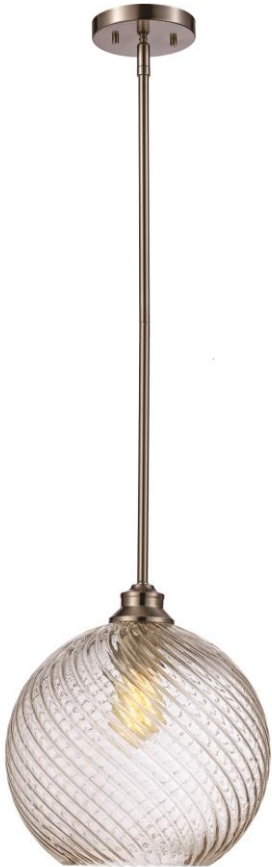

## PND-2150

### Pendant

Width (in): 12

Height (in): 10.5-47.25

Depth (in): 12

Glass Type: Clear/Swirl

Bulb Type: Medium base

Number of Bulbs: 1

Wattage: 60

Finish Shown: Brushed Nickel

Available Finishes: Brushed Nickel (BN)

UL Listed: Dry

Country of Origin: China

Material: Metal, Glass, Electrical

- Adjustable hanging length

Job Name:

Job Type: