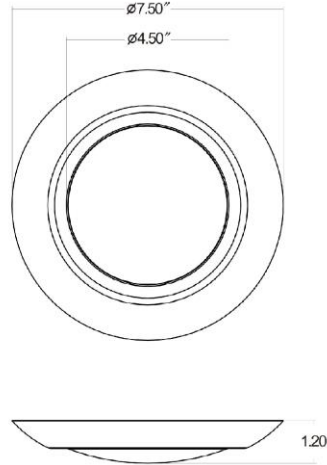

LED-40024 WH

Job Name:	
Location :	
Date :	
Quantity :	

Dimensions:

Width:	7.5
Height:	1.25

Lamping:

Voltage:	120
Wattage:	13
Lumens:	1000
Color Temperature:	3000k
CRI:	≥90
Dimmable LED Module:	Y
Rated Life:	50,000 hours