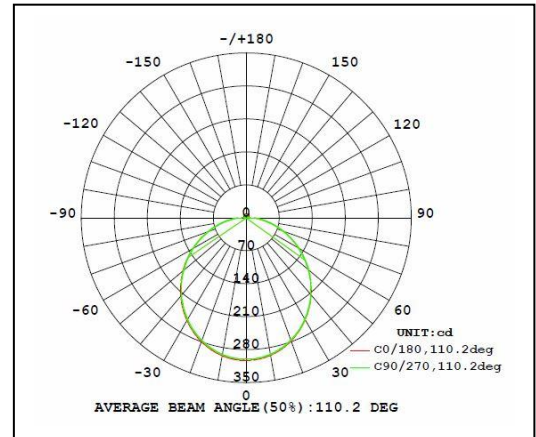

LED-40024 WH

Job Name:	
Location :	
Date :	
Quantity :	

Dimensions:

Width:	7.5
Height:	1.25

Lamping:

Voltage:	120
Wattage:	13
Lumens:	1000
Color Temperature:	3000k
CRI:	≥90
Dimmable LED Module:	Y
Rated Life:	50,000 hours