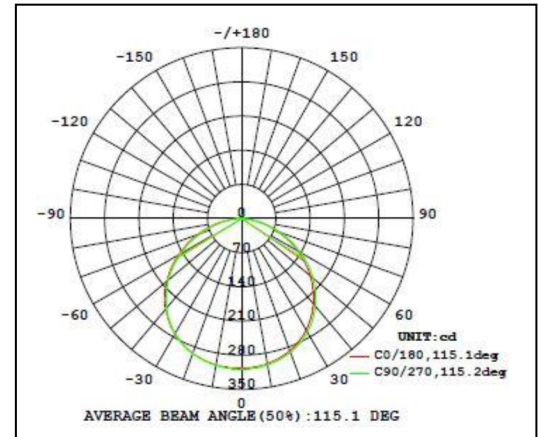

LED-30098 WH

Job Name:	
Location :	
Date :	
Quantity :	

Dimensions:

Width:	11
Height:	0.75

Lamping:

Voltage:	120
Wattage:	20
Lumens:	1400
Color Temperature:	3000k
CRI:	≥90
Dimmable LED Module:	Y
Rated Life:	50,000 hours